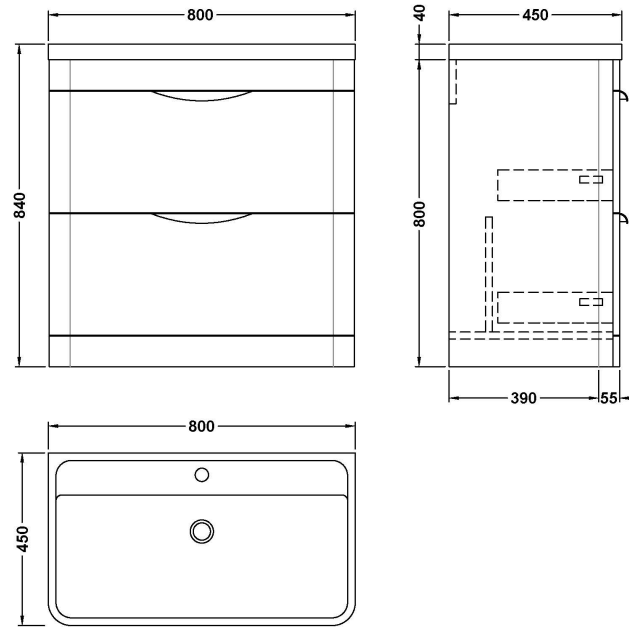

Sales Code: FPA1404

Description: Parade 800 F/S 2 Drawer Basin & Cabinet

Packaging Details

Barcode: 5056462651613

Sales Code: PMP1495

Description: 800 Floor Standing 2-Drawer Basin Unit

Product Dimensions

Height (mm):	800
Width (mm):	796
Depth (mm):	445
Nett Weight (kg):	40

Packaging Dimensions

Height (mm):	850
Width (mm):	505
Depth (mm):	845
Gross Weight (kg):	40

Packaging Data

Box Colour:	Brown Cardboard Box - Printed
Box Qty:	1
Label Size:	100 x 50
Label Colour:	White Label
Label Qty:	2

Sales Code: PMB005

Description: 800X450mm Poly Marble Basin

Product Dimensions

Height (mm):	450
Width (mm):	800
Depth (mm):	157
Nett Weight (kg):	18.12

Packaging Dimensions

Height (mm):	167
Width (mm):	840
Depth (mm):	470
Gross Weight (kg):	18.12

Packaging Data

Box Colour:	Brown Cardboard Box - Printed
Box Qty:	1
Label Size:	100 x 50
Label Colour:	White Label
Label Qty:	2

Outer Box Dimensions (If Applicable)

Height (mm):	
Width (mm):	
Depth (mm):	
Gross Weight (kg):	
Barcode:	5055369021765