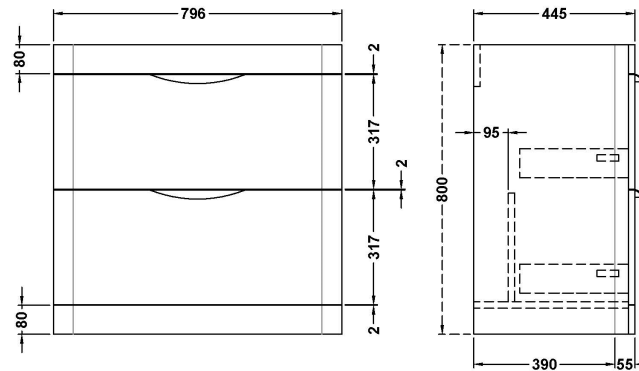

Sales Code: FPA1404

Description: Parade 800 F/S 2 Drawer Basin & Cabinet

Packaging Details

Barcode: 5056462651613

Sales Code: PMP1495

Description: 800 Floor Standing 2-Drawer Basin Unit

Product Dimensions

Height (mm):	800
Width (mm):	796
Depth (mm):	445
Nett Weight (kg):	40

Packaging Dimensions

Height (mm):	850
Width (mm):	505
Depth (mm):	845
Gross Weight (kg):	40

Packaging Data

Box Colour:	Brown Cardboard Box - Printed
Box Qty:	1
Label Size:	100 x 50
Label Colour:	White Label
Label Qty:	2

Sales Code: PMB005

Description: 800X450mm Poly Marble Basin

Product Dimensions

Height (mm):	450
Width (mm):	800
Depth (mm):	157
Nett Weight (kg):	18.12

Packaging Dimensions

Height (mm):	167
Width (mm):	840
Depth (mm):	470
Gross Weight (kg):	18.12

Packaging Data

Box Colour:	Brown Cardboard Box - Printed
Box Qty:	1
Label Size:	100 x 50
Label Colour:	White Label
Label Qty:	2

Outer Box Dimensions (If Applicable)

Height (mm):	
Width (mm):	
Depth (mm):	
Gross Weight (kg):	
Barcode:	5055369021765