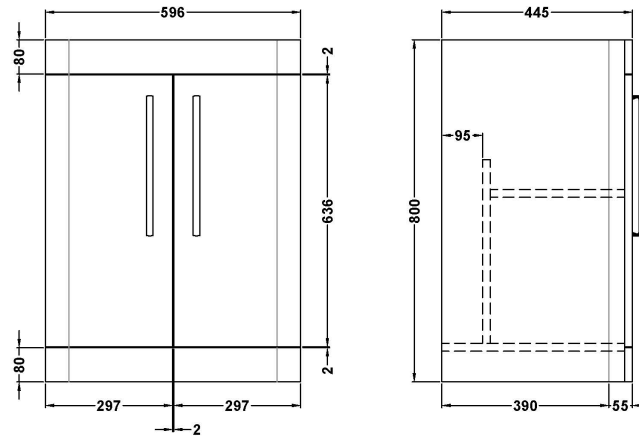

Sales Code: FPA1410A

Description: Parade 600 F/S 2 Door Basin & Cabinet

Packaging Details

Barcode: 5056462652801

Sales Code: PMP1492

Description: 600 Floor Standing 2-Door Basin Unit

Product Dimensions

Height (mm):	800
Width (mm):	596
Depth (mm):	445
Nett Weight (kg):	25

Packaging Dimensions

Height (mm):	850
Width (mm):	600
Depth (mm):	455
Gross Weight (kg):	25

Packaging Data

Box Colour:	Brown Cardboard Box - Printed
Box Qty:	1
Label Size:	100 x 50
Label Colour:	White Label
Label Qty:	2

Sales Code: CBM003

Description: Ceramic Basin 610X460

Product Dimensions

Height (mm):	450
Width (mm):	600
Depth (mm):	157
Nett Weight (kg):	12.82

Packaging Dimensions

Height (mm):	470
Width (mm):	640
Depth (mm):	167
Gross Weight (kg):	12.82

Packaging Data

Box Colour:	Brown Cardboard Box - Printed
Box Qty:	1
Label Size:	100 x 50
Label Colour:	White Label
Label Qty:	2

Outer Box Dimensions (If Applicable)

Height (mm):	
Width (mm):	
Depth (mm):	
Gross Weight (kg):	
Barcode:	5056211875789