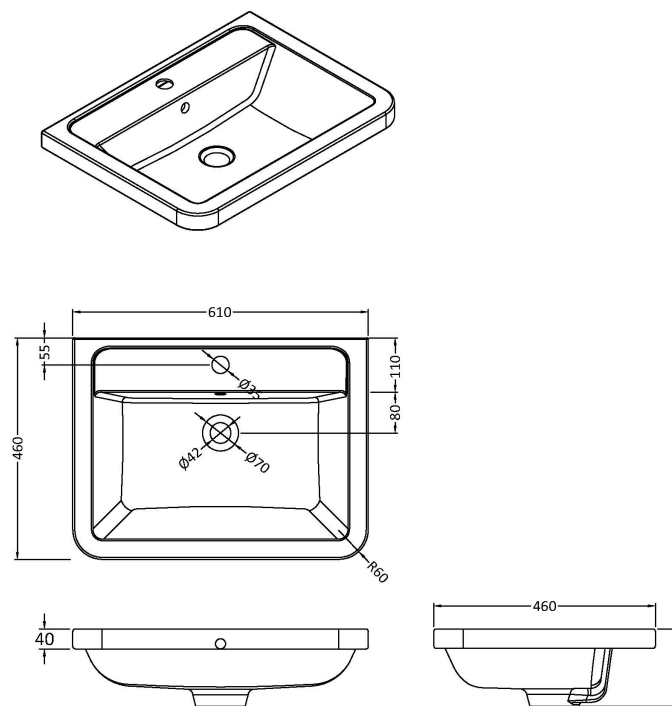

### Product Dimensions

|                   |     |
|-------------------|-----|
| Height (mm):      | 800 |
| Width (mm):       | 596 |
| Depth (mm):       | 445 |
| Nett Weight (kg): | 25  |

### Packaging Dimensions

|                    |     |
|--------------------|-----|
| Height (mm):       | 850 |
| Width (mm):        | 600 |
| Depth (mm):        | 455 |
| Gross Weight (kg): | 25  |

### Outer Box Dimensions (If Applicable)

|                    |               |
|--------------------|---------------|
| Height (mm):       |               |
| Width (mm):        |               |
| Depth (mm):        |               |
| Gross Weight (kg): |               |
| Barcode:           | 5056462618586 |

Sales Code: CBM003

Description: Ceramic Basin 610X460

**Product Dimensions**

|                   |       |
|-------------------|-------|
| Height (mm):      | 450   |
| Width (mm):       | 600   |
| Depth (mm):       | 157   |
| Nett Weight (kg): | 12.82 |