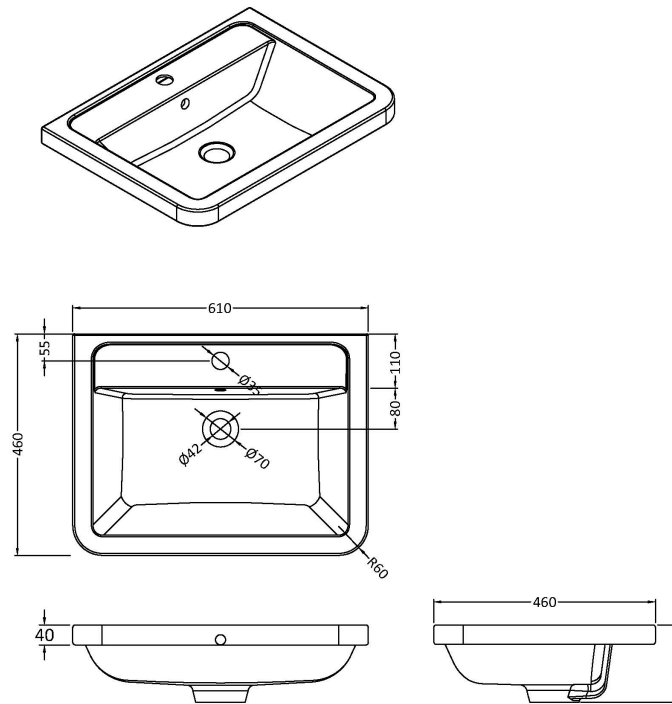

Sales Code: FPA1410A

Description: Parade 600 F/S 2 Door Basin & Cabinet

Packaging Details

Barcode: 5056462652801

Sales Code: PMP1492

Description: 600 Floor Standing 2-Door Basin Unit

Product Dimensions

Height (mm):	800
Width (mm):	596
Depth (mm):	445
Nett Weight (kg):	25

Packaging Dimensions

Height (mm):	850
Width (mm):	600
Depth (mm):	455
Gross Weight (kg):	25

Packaging Data

Box Colour:	Brown Cardboard Box - Printed
Box Qty:	1
Label Size:	100 x 50
Label Colour:	White Label
Label Qty:	2

Outer Box Dimensions (If Applicable)

Height (mm):	
Width (mm):	
Depth (mm):	
Gross Weight (kg):	
Barcode:	5056462618586

Product Details

Country of Origin:	China
Fitting Instruction:	No
CE & UKCA:	N/A
FSC Certified Materials:	Yes
Colour:	Satin Soft Black
Construction Method:	Cam & Wood Dowel
Construction Type:	Rigid
Cabinet Finish:	MFC Painted Matt
Fascia Finish:	Mdf Painted Matt
Cabinet Thickness (mm):	18
Fascia Thickness (mm):	18
Drawer Included:	Not Applicable
Drawer Type:	Not Applicable
No of Shelves:	1
Hinge Type:	95 Degree Soft Close
Hinge Included:	Yes, Supplied
Adjustable Legs:	No
Fixings Included:	No
Handle Style:	Contemporary
Waste Shroud:	No
Handle Included:	Yes
Handle Type:	Cup

Sales Code: CBM003

Description: Ceramic Basin 610X460

Product Dimensions

Height (mm):	450
Width (mm):	600
Depth (mm):	157
Nett Weight (kg):	12.82

Packaging Dimensions

Height (mm):	470
Width (mm):	640
Depth (mm):	167
Gross Weight (kg):	12.82