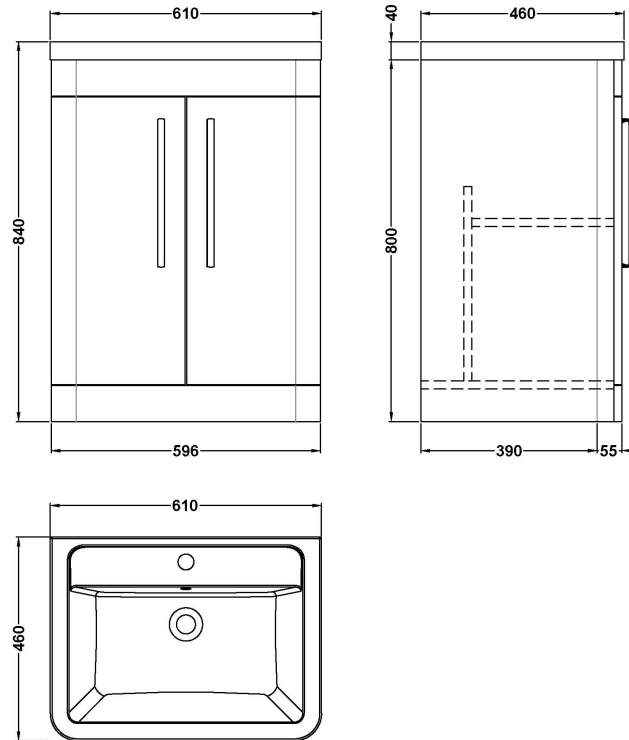

Sales Code: FPA1410A

Description: Parade 600 F/S 2 Door Basin & Cabinet

Packaging Details

Barcode: 5056462652801