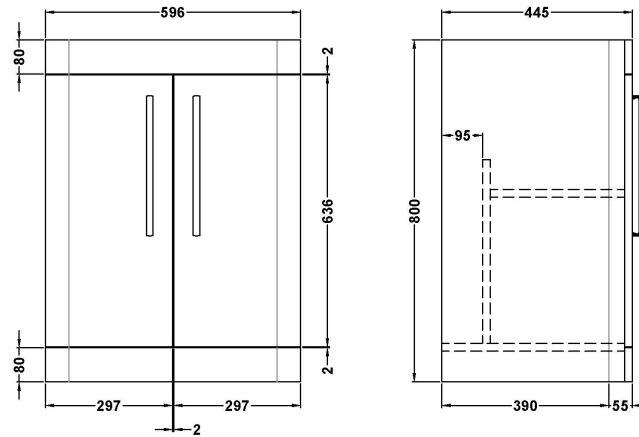

### Product Dimensions

|                   |     |
|-------------------|-----|
| Height (mm):      | 800 |
| Width (mm):       | 596 |
| Depth (mm):       | 445 |
| Nett Weight (kg): | 25  |

### Packaging Dimensions

|                    |     |
|--------------------|-----|
| Height (mm):       | 850 |
| Width (mm):        | 600 |
| Depth (mm):        | 455 |
| Gross Weight (kg): | 25  |

### Outer Box Dimensions (If Applicable)

|                    |               |
|--------------------|---------------|
| Height (mm):       |               |
| Width (mm):        |               |
| Depth (mm):        |               |
| Gross Weight (kg): |               |
| Barcode:           | 5056462618586 |

Sales Code: CBM003

Description: Ceramic Basin 610X460

**Product Dimensions**

|                   |       |
|-------------------|-------|
| Height (mm):      | 450   |
| Width (mm):       | 600   |
| Depth (mm):       | 157   |
| Nett Weight (kg): | 12.82 |