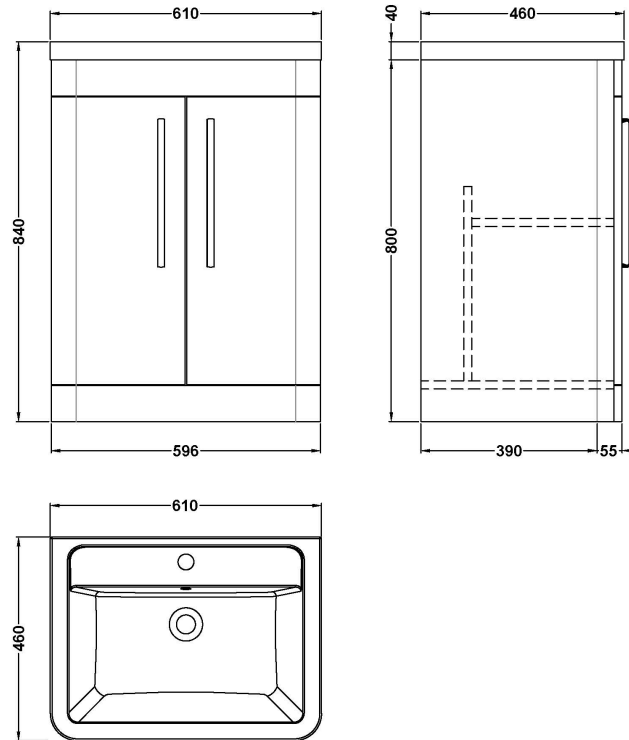

Sales Code: FPA1410A

Description: Parade 600 F/S 2 Door Basin & Cabinet

Packaging Details

Barcode: 5056462652801

Sales Code: PMP1492

Description: 600 Floor Standing 2-Door Basin Unit

Product Dimensions

Height (mm):	800
Width (mm):	596
Depth (mm):	445
Nett Weight (kg):	25

Packaging Dimensions

Height (mm):	850
Width (mm):	600
Depth (mm):	455
Gross Weight (kg):	25

Packaging Data

Box Colour:	Brown Cardboard Box - Printed
Box Qty:	1
Label Size:	100 x 50
Label Colour:	White Label
Label Qty:	2

Outer Box Dimensions (If Applicable)

Height (mm):	
Width (mm):	
Depth (mm):	
Gross Weight (kg):	
Barcode:	5056462618586

Product Details

Country of Origin:	China
Fitting Instruction:	No
CE & UKCA:	N/A
FSC Certified Materials:	Yes
Colour:	Satin Soft Black
Construction Method:	Cam & Wood Dowel
Construction Type:	Rigid
Cabinet Finish:	MFC Painted Matt
Fascia Finish:	Mdf Painted Matt
Cabinet Thickness (mm):	18
Fascia Thickness (mm):	18
Drawer Included:	Not Applicable
Drawer Type:	Not Applicable
No of Shelves:	1
Hinge Type:	95 Degree Soft Close
Hinge Included:	Yes, Supplied
Adjustable Legs:	No
Fixings Included:	No
Handle Style:	Contemporary
Waste Shroud:	No
Handle Included:	Yes
Handle Type:	Cup

Sales Code: CBM003

Description: Ceramic Basin 610X460

Product Dimensions

Height (mm):	450
Width (mm):	600
Depth (mm):	157
Nett Weight (kg):	12.82

Packaging Dimensions

Height (mm):	470
Width (mm):	640
Depth (mm):	167
Gross Weight (kg):	12.82