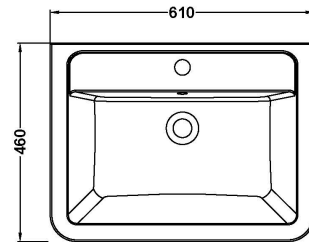

Sales Code: FPA402A

Description: Parade 600 W/H 2 Drawer Unit & Basin

Packaging Details

Barcode: 5056211888482

Sales Code: CBM003

Description: Ceramic Basin 610X460

Product Dimensions

Height (mm):	450
Width (mm):	600
Depth (mm):	157
Nett Weight (kg):	12.82

Packaging Dimensions

Height (mm):	470
Width (mm):	640
Depth (mm):	167
Gross Weight (kg):	12.82

Packaging Data

Box Colour:	Brown Cardboard Box - Printed
Box Qty:	1
Label Size:	100 x 50
Label Colour:	White Label
Label Qty:	2

Outer Box Dimensions (If Applicable)

Height (mm):	
Width (mm):	
Depth (mm):	
Gross Weight (kg):	
Barcode:	5056211875789

Product Details

Country of Origin:	China
Fitting Instruction:	No
Certification: CE & UKCA:	No
WRAS:	N/A
WRAS No:	N/A
Product Material:	Vitreous China
Fixing Supplied:	No

Sales Code: PMP483

Description: 600 Wall Hung 2-Drawer Basin Unit

Product Dimensions

Height (mm):	500
Width (mm):	596
Depth (mm):	445
Nett Weight (kg):	27

Packaging Dimensions

Height (mm):	540
Width (mm):	640
Depth (mm):	480
Gross Weight (kg):	27