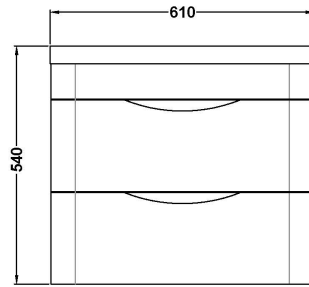

Sales Code: FPA402A

Description: Parade 600 W/H 2 Drawer Unit & Basin

Packaging Details

Barcode: 5056211888482

Sales Code: CBM003

Description: Ceramic Basin 610X460

Product Dimensions

Height (mm):	450
Width (mm):	600
Depth (mm):	157
Nett Weight (kg):	12.82

Packaging Dimensions

Height (mm):	470
Width (mm):	640
Depth (mm):	167
Gross Weight (kg):	12.82

Packaging Data

Box Colour:	Brown Cardboard Box - Printed
Box Qty:	1
Label Size:	100 x 50
Label Colour:	White Label
Label Qty:	2

Outer Box Dimensions (If Applicable)

Height (mm):	
Width (mm):	
Depth (mm):	
Gross Weight (kg):	
Barcode:	5056211875789

Product Details

Country of Origin:	China
Fitting Instruction:	No
Certification: CE & UKCA:	No
WRAS:	N/A
WRAS No:	N/A
Product Material:	Vitreous China
Fixing Supplied:	No

Sales Code: PMP483

Description: 600 Wall Hung 2-Drawer Basin Unit

Product Dimensions

Height (mm):	500
Width (mm):	596
Depth (mm):	445
Nett Weight (kg):	27

Packaging Dimensions

Height (mm):	540
Width (mm):	640
Depth (mm):	480
Gross Weight (kg):	27