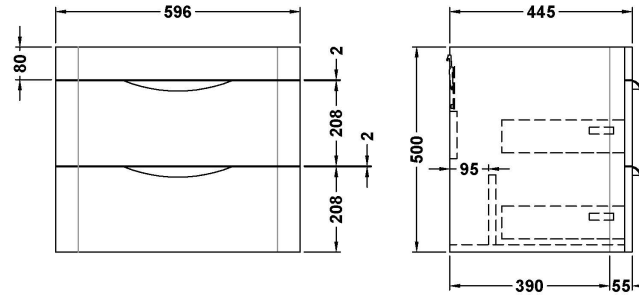

Sales Code: FPA402A

Description: Parade 600 W/H 2 Drawer Unit & Basin

Packaging Details

Barcode: 5056211888482

Sales Code: CBM003

Description: Ceramic Basin 610X460

Product Dimensions

Height (mm):	450
Width (mm):	600
Depth (mm):	157
Nett Weight (kg):	12.82

Packaging Dimensions

Height (mm):	470
Width (mm):	640
Depth (mm):	167
Gross Weight (kg):	12.82

Packaging Data

Box Colour:	Brown Cardboard Box - Printed
Box Qty:	1
Label Size:	100 x 50
Label Colour:	White Label
Label Qty:	2

Outer Box Dimensions (If Applicable)

Height (mm):	
Width (mm):	
Depth (mm):	
Gross Weight (kg):	
Barcode:	5056211875789

Product Details

Country of Origin:	China
Fitting Instruction:	No
Certification: CE & UKCA:	No
WRAS:	N/A
WRAS No:	N/A
Product Material:	Vitreous China
Fixing Supplied:	No

Sales Code: PMP483

Description: 600 Wall Hung 2-Drawer Basin Unit

Product Dimensions

Height (mm):	500
Width (mm):	596
Depth (mm):	445
Nett Weight (kg):	27

Packaging Dimensions

Height (mm):	540
Width (mm):	640
Depth (mm):	480
Gross Weight (kg):	27