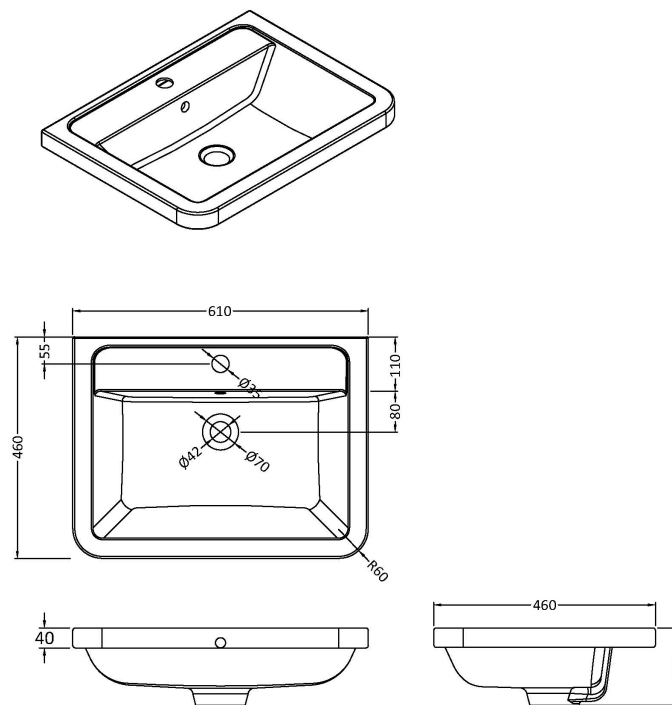

Sales Code: FPA402A

Description: Parade 600 W/H 2 Drawer Unit & Basin

Packaging Details

Barcode: 5056211888482

Sales Code: CBM003

Description: Ceramic Basin 610X460

Product Dimensions

Height (mm):	450
Width (mm):	600
Depth (mm):	157
Nett Weight (kg):	12.82

Packaging Dimensions

Height (mm):	470
Width (mm):	640
Depth (mm):	167
Gross Weight (kg):	12.82

Packaging Data

Box Colour:	Brown Cardboard Box - Printed
Box Qty:	1
Label Size:	100 x 50
Label Colour:	White Label
Label Qty:	2

Outer Box Dimensions (If Applicable)

Height (mm):	
Width (mm):	
Depth (mm):	
Gross Weight (kg):	
Barcode:	5056211875789

Product Details

Country of Origin:	China
Fitting Instruction:	No
Certification: CE & UKCA:	No
WRAS:	N/A
WRAS No:	N/A
Product Material:	Vitreous China
Fixing Supplied:	No

Sales Code: PMP483

Description: 600 Wall Hung 2-Drawer Basin Unit

Product Dimensions

Height (mm):	500
Width (mm):	596
Depth (mm):	445
Nett Weight (kg):	27

Packaging Dimensions

Height (mm):	540
Width (mm):	640
Depth (mm):	480
Gross Weight (kg):	27