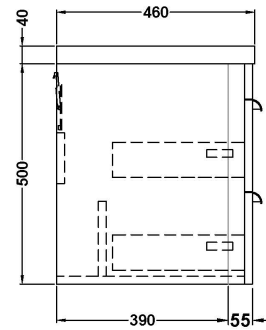

Sales Code: FPA402A

Description: Parade 600 W/H 2 Drawer Unit & Basin

Packaging Details

Barcode: 5056211888482

Sales Code: CBM003

Description: Ceramic Basin 610X460

Product Dimensions

Height (mm):	450
Width (mm):	600
Depth (mm):	157
Nett Weight (kg):	12.82

Packaging Dimensions

Height (mm):	470
Width (mm):	640
Depth (mm):	167
Gross Weight (kg):	12.82

Packaging Data

Box Colour:	Brown Cardboard Box - Printed
Box Qty:	1
Label Size:	100 x 50
Label Colour:	White Label
Label Qty:	2

Outer Box Dimensions (If Applicable)

Height (mm):	
Width (mm):	
Depth (mm):	
Gross Weight (kg):	
Barcode:	5056211875789

Product Details

Country of Origin:	China
Fitting Instruction:	No
Certification: CE & UKCA:	No
WRAS:	N/A
WRAS No:	N/A
Product Material:	Vitreous China
Fixing Supplied:	No

Sales Code: PMP483

Description: 600 Wall Hung 2-Drawer Basin Unit

Product Dimensions

Height (mm):	500
Width (mm):	596
Depth (mm):	445
Nett Weight (kg):	27

Packaging Dimensions

Height (mm):	540
Width (mm):	640
Depth (mm):	480
Gross Weight (kg):	27