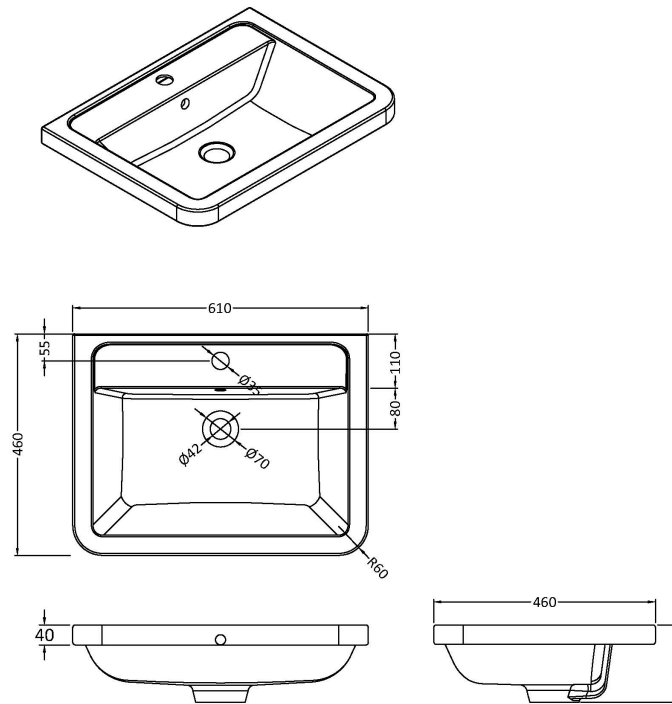

Packaging Dimensions

Height (mm):	850
Width (mm):	600
Depth (mm):	455
Gross Weight (kg):	34

Packaging Data

Box Colour:	Brown Cardboard Box - Printed
Box Qty:	1
Label Size:	100 x 50
Label Colour:	White Label
Label Qty:	2

Outer Box Dimensions (If Applicable)

Height (mm):	
Width (mm):	
Depth (mm):	
Gross Weight (kg):	
Barcode:	5056462618593

Product Details

Country of Origin:	China
Fitting Instruction:	No
CE & UKCA:	N/A
FSC Certified Materials:	Yes
Colour:	Satin Green
Construction Method:	Cam & Wood Dowel
Construction Type:	Rigid
Cabinet Finish:	MFC Painted Matt
Fascia Finish:	Mdf Painted Matt
Cabinet Thickness (mm):	18
Fascia Thickness (mm):	18
Drawer Included:	Yes
Drawer Type:	80mm High Metal S/C Inc Galler
No of Shelves:	0
Hinge Type:	Not Applicable
Hinge Included:	No
Adjustable Legs:	No
Fixings Included:	No
Handle Style:	Contemporary
Waste Shroud:	Yes
Handle Included:	Yes
Handle Type:	Cup

Sales Code: CBM003

Description: Ceramic Basin 610X460

Product Dimensions

Height (mm):	450
Width (mm):	600
Depth (mm):	157
Nett Weight (kg):	12.82

Packaging Dimensions

Height (mm):	470
Width (mm):	640
Depth (mm):	167
Gross Weight (kg):	12.82

Packaging Data

Box Colour:	Brown Cardboard Box - Printed
Box Qty:	1
Label Size:	100 x 50
Label Colour:	White Label
Label Qty:	2

Outer Box Dimensions (If Applicable)

Height (mm):	
Width (mm):	
Depth (mm):	
Gross Weight (kg):	
Barcode:	5056211875789