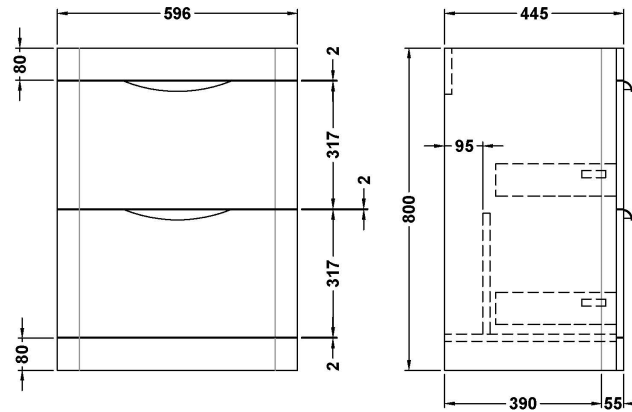

Sales Code: FPA801A

Description: Parade 600 F/S 2 Drawer Basin & Cabinet

Packaging Details

Barcode: 5056462652818

Sales Code: PMP893

Description: 600 Floor Standing 2-Drawer Basin Unit

Product Dimensions

Height (mm):	800
Width (mm):	596
Depth (mm):	445
Nett Weight (kg):	34

Packaging Dimensions

Height (mm):	850
Width (mm):	600
Depth (mm):	455
Gross Weight (kg):	34

Packaging Data

Box Colour:	Brown Cardboard Box - Printed
Box Qty:	1
Label Size:	100 x 50
Label Colour:	White Label
Label Qty:	2

Sales Code: CBM003

Description: Ceramic Basin 610X460

Product Dimensions

Height (mm):	450
Width (mm):	600
Depth (mm):	157
Nett Weight (kg):	12.82

Packaging Dimensions

Height (mm):	470
Width (mm):	640
Depth (mm):	167
Gross Weight (kg):	12.82

Packaging Data

Box Colour:	Brown Cardboard Box - Printed
Box Qty:	1
Label Size:	100 x 50
Label Colour:	White Label
Label Qty:	2

Outer Box Dimensions (If Applicable)

Height (mm):	
Width (mm):	
Depth (mm):	
Gross Weight (kg):	
Barcode:	5056211875789