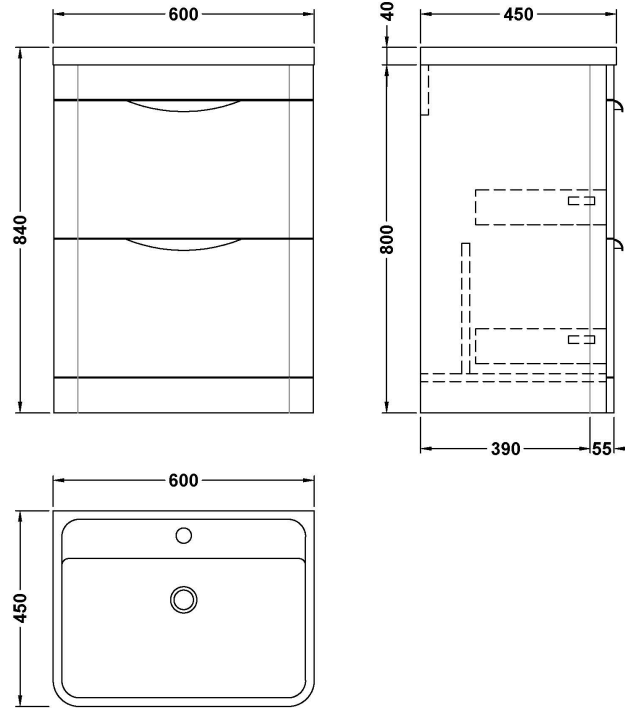

Sales Code: FPA801A

Description: Parade 600 F/S 2 Drawer Basin & Cabinet

Packaging Details

Barcode: 5056462652818

Sales Code: PMP893

Description: 600 Floor Standing 2-Drawer Basin Unit

Product Dimensions

Height (mm):	800
Width (mm):	596
Depth (mm):	445
Nett Weight (kg):	34

Packaging Dimensions

Height (mm):	850
Width (mm):	600
Depth (mm):	455
Gross Weight (kg):	34

Packaging Data

Box Colour:	Brown Cardboard Box - Printed
Box Qty:	1
Label Size:	100 x 50
Label Colour:	White Label
Label Qty:	2

Sales Code: CBM003

Description: Ceramic Basin 610X460

Product Dimensions

Height (mm):	450
Width (mm):	600
Depth (mm):	157
Nett Weight (kg):	12.82

Packaging Dimensions

Height (mm):	470
Width (mm):	640
Depth (mm):	167
Gross Weight (kg):	12.82

Packaging Data

Box Colour:	Brown Cardboard Box - Printed
Box Qty:	1
Label Size:	100 x 50
Label Colour:	White Label
Label Qty:	2

Outer Box Dimensions (If Applicable)

Height (mm):	
Width (mm):	
Depth (mm):	
Gross Weight (kg):	
Barcode:	5056211875789