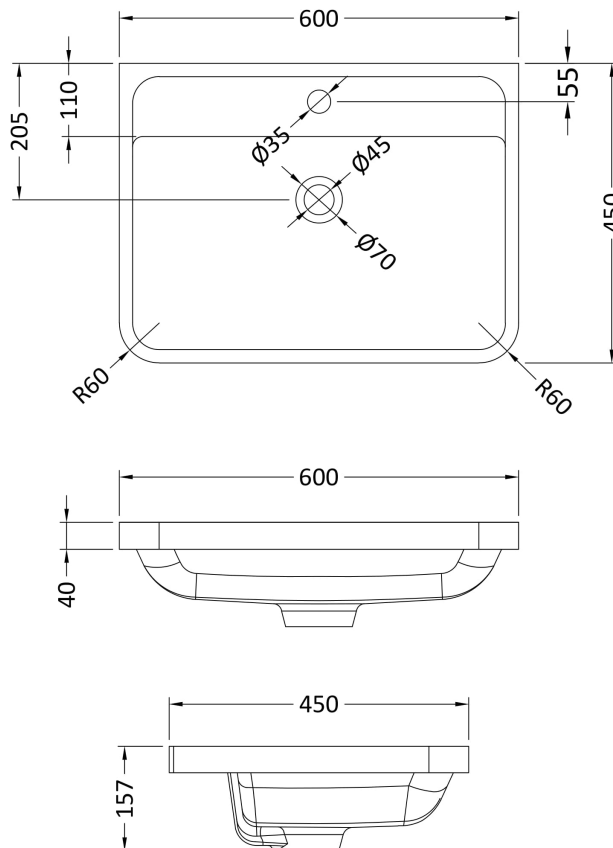

Packaging Dimensions

Height (mm):	850
Width (mm):	600
Depth (mm):	455
Gross Weight (kg):	34

Packaging Data

Box Colour:	Brown Cardboard Box - Printed
Box Qty:	1
Label Size:	100 x 50
Label Colour:	White Label
Label Qty:	2

Outer Box Dimensions (If Applicable)

Height (mm):	
Width (mm):	
Depth (mm):	
Gross Weight (kg):	
Barcode:	5056462618593

Product Details

Country of Origin:	China
Fitting Instruction:	No
CE & UKCA:	N/A
FSC Certified Materials:	Yes
Colour:	Satin Green
Construction Method:	Cam & Wood Dowel
Construction Type:	Rigid
Cabinet Finish:	MFC Painted Matt
Fascia Finish:	Mdf Painted Matt
Cabinet Thickness (mm):	18
Fascia Thickness (mm):	18
Drawer Included:	Yes
Drawer Type:	80mm High Metal S/C Inc Galler
No of Shelves:	0
Hinge Type:	Not Applicable
Hinge Included:	No
Adjustable Legs:	No
Fixings Included:	No
Handle Style:	Contemporary
Waste Shroud:	Yes
Handle Included:	Yes
Handle Type:	Cup

Sales Code: PMB003

Description: 600X450mm Poly Marble Basin

Product Dimensions

Height (mm):	450
Width (mm):	600
Depth (mm):	157
Nett Weight (kg):	12.82

Packaging Dimensions

Height (mm):	167
Width (mm):	640
Depth (mm):	470
Gross Weight (kg):	12.82

Packaging Data

Box Colour:	Brown Cardboard Box - Printed
Box Qty:	1
Label Size:	100 x 50
Label Colour:	White Label
Label Qty:	2

Outer Box Dimensions (If Applicable)

Height (mm):	
Width (mm):	
Depth (mm):	
Gross Weight (kg):	
Barcode:	5055369021734