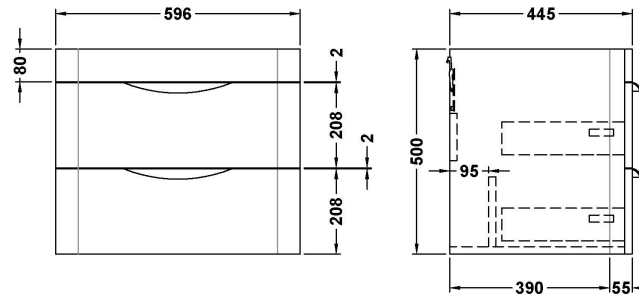

Sales Code: FPA802A

Description: Parade 600 W/H 2 Drawer Basin & Cabinet

Packaging Details

Barcode: 5056462654324

Sales Code: PMP883

Description: 600 Wall Hung 2-Drawer Basin Unit

Product Dimensions

Height (mm):	500
Width (mm):	596
Depth (mm):	445
Nett Weight (kg):	27

Packaging Dimensions

Height (mm):	550
Width (mm):	500
Depth (mm):	645
Gross Weight (kg):	27

Packaging Data

Box Colour:	Brown Cardboard Box - Printed
Box Qty:	1
Label Size:	100 x 50
Label Colour:	White Label
Label Qty:	2

Sales Code: CBM003

Description: Ceramic Basin 610X460

Product Dimensions

Height (mm):	450
Width (mm):	600
Depth (mm):	157
Nett Weight (kg):	12.82

Packaging Dimensions

Height (mm):	470
Width (mm):	640
Depth (mm):	167
Gross Weight (kg):	12.82

Packaging Data

Box Colour:	Brown Cardboard Box - Printed
Box Qty:	1
Label Size:	100 x 50
Label Colour:	White Label
Label Qty:	2

Outer Box Dimensions (If Applicable)

Height (mm):	
Width (mm):	
Depth (mm):	
Gross Weight (kg):	
Barcode:	5056211875789