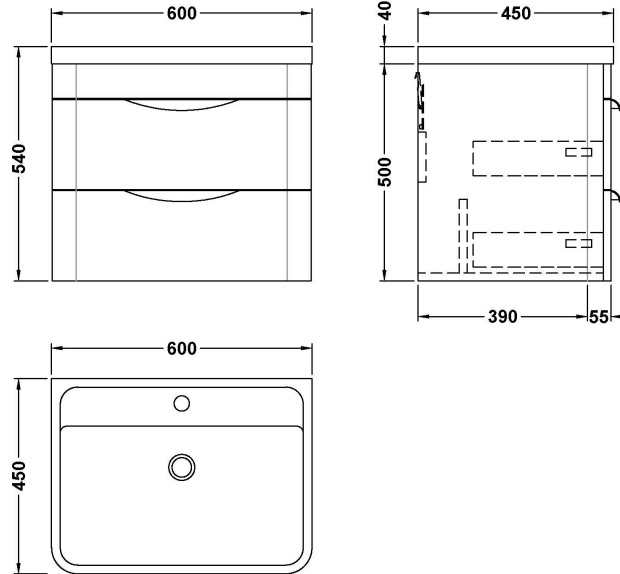

Sales Code: FPA802A

Description: Parade 600 W/H 2 Drawer Basin & Cabinet

Packaging Details

Barcode: 5056462654324

Sales Code: PMP883

Description: 600 Wall Hung 2-Drawer Basin Unit

Product Dimensions

Height (mm):	500
Width (mm):	596
Depth (mm):	445
Nett Weight (kg):	27

Packaging Dimensions

Height (mm):	550
Width (mm):	500
Depth (mm):	645
Gross Weight (kg):	27

Packaging Data

Box Colour:	Brown Cardboard Box - Printed
Box Qty:	1
Label Size:	100 x 50
Label Colour:	White Label
Label Qty:	2

Sales Code: CBM003

Description: Ceramic Basin 610X460

Product Dimensions

Height (mm):	450
Width (mm):	600
Depth (mm):	157
Nett Weight (kg):	12.82

Packaging Dimensions

Height (mm):	470
Width (mm):	640
Depth (mm):	167
Gross Weight (kg):	12.82

Packaging Data

Box Colour:	Brown Cardboard Box - Printed
Box Qty:	1
Label Size:	100 x 50
Label Colour:	White Label
Label Qty:	2

Outer Box Dimensions (If Applicable)

Height (mm):	
Width (mm):	
Depth (mm):	
Gross Weight (kg):	
Barcode:	5056211875789