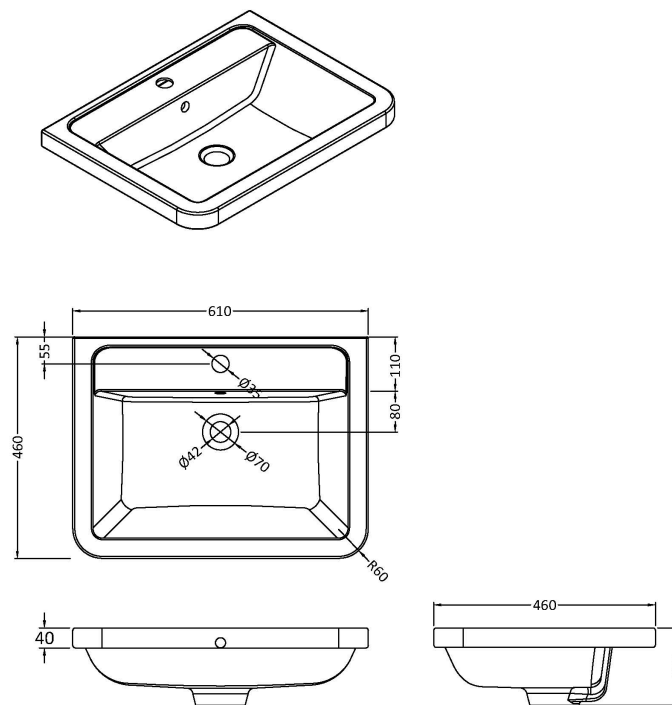

Packaging Dimensions

Height (mm):	550
Width (mm):	500
Depth (mm):	645
Gross Weight (kg):	27

Packaging Data

Box Colour:	Brown Cardboard Box - Printed
Box Qty:	1
Label Size:	100 x 50
Label Colour:	White Label
Label Qty:	2

Outer Box Dimensions (If Applicable)

Height (mm):	
Width (mm):	
Depth (mm):	
Gross Weight (kg):	
Barcode:	5056462618616

Product Details

Country of Origin:	China
Fitting Instruction:	No
CE & UKCA:	N/A
FSC Certified Materials:	Yes
Colour:	Satin Green
Construction Method:	Cam & Wood Dowel
Construction Type:	Rigid
Cabinet Finish:	MFC Painted Matt
Fascia Finish:	Mdf Painted Matt
Cabinet Thickness (mm):	18
Fascia Thickness (mm):	18
Drawer Included:	Yes
Drawer Type:	80mm High Metal S/C Inc Galler
No of Shelves:	0
Hinge Type:	Not Applicable
Hinge Included:	No
Adjustable Legs:	No
Fixings Included:	Yes
Handle Style:	Contemporary
Waste Shroud:	Yes
Handle Included:	Yes
Handle Type:	Cup

Sales Code: CBM003

Description: Ceramic Basin 610X460

Product Dimensions

Height (mm):	450
Width (mm):	600
Depth (mm):	157
Nett Weight (kg):	12.82

Packaging Dimensions

Height (mm):	470
Width (mm):	640
Depth (mm):	167
Gross Weight (kg):	12.82

Packaging Data

Box Colour:	Brown Cardboard Box - Printed
Box Qty:	1
Label Size:	100 x 50
Label Colour:	White Label
Label Qty:	2

Outer Box Dimensions (If Applicable)

Height (mm):	
Width (mm):	
Depth (mm):	
Gross Weight (kg):	
Barcode:	5056211875789