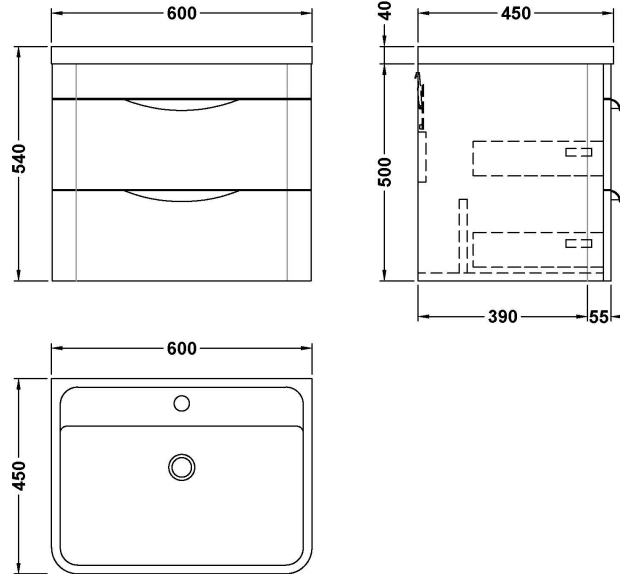

Sales Code: FPA802

Description: Parade 600 W/H 2 Drawer Basin & Cabinet

Packaging Details

Barcode: 5056462651569

Sales Code: PMP883

Description: 600 Wall Hung 2-Drawer Basin Unit

Product Dimensions

Height (mm):	500
Width (mm):	596
Depth (mm):	445
Nett Weight (kg):	27

Packaging Dimensions

Height (mm):	550
Width (mm):	500
Depth (mm):	645
Gross Weight (kg):	27

Packaging Data

Box Colour:	Brown Cardboard Box - Printed
Box Qty:	1
Label Size:	100 x 50
Label Colour:	White Label
Label Qty:	2

Sales Code: PMB003

Description: 600X450mm Poly Marble Basin

Product Dimensions

Height (mm):	450
Width (mm):	600
Depth (mm):	157
Nett Weight (kg):	12.82

Packaging Dimensions

Height (mm):	167
Width (mm):	640
Depth (mm):	470
Gross Weight (kg):	12.82

Packaging Data

Box Colour:	Brown Cardboard Box - Printed
Box Qty:	1
Label Size:	100 x 50
Label Colour:	White Label
Label Qty:	2

Outer Box Dimensions (If Applicable)

Height (mm):	
Width (mm):	
Depth (mm):	
Gross Weight (kg):	
Barcode:	5055369021734