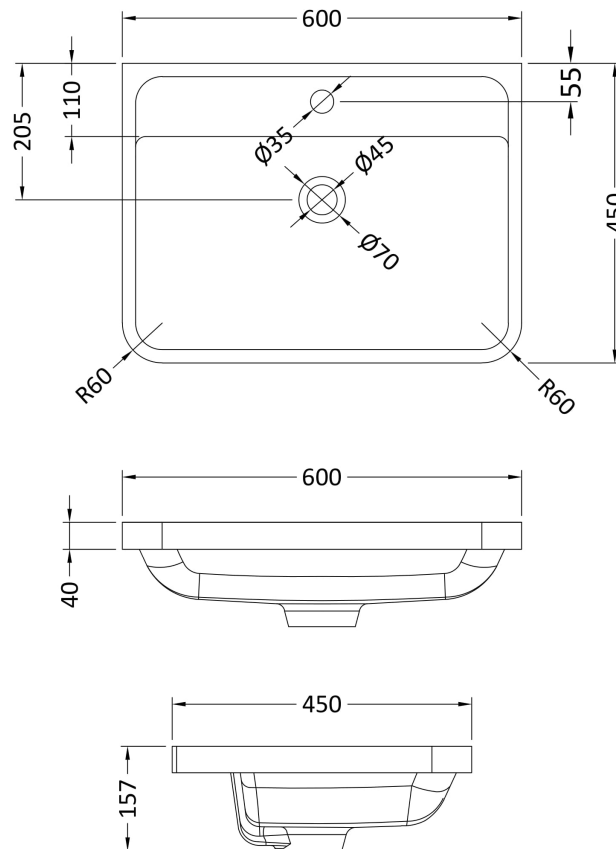

Sales Code: FPA802

Description: Parade 600 W/H 2 Drawer Basin & Cabinet

Packaging Details

Barcode: 5056462651569

Sales Code: PMP883

Description: 600 Wall Hung 2-Drawer Basin Unit

Product Dimensions

Height (mm):	500
Width (mm):	596
Depth (mm):	445
Nett Weight (kg):	27

Packaging Dimensions

Height (mm):	550
Width (mm):	500
Depth (mm):	645
Gross Weight (kg):	27

Packaging Data

Box Colour:	Brown Cardboard Box - Printed
Box Qty:	1
Label Size:	100 x 50
Label Colour:	White Label
Label Qty:	2

Outer Box Dimensions (If Applicable)

Height (mm):	
Width (mm):	
Depth (mm):	
Gross Weight (kg):	
Barcode:	5056462618616

Product Details

Country of Origin:	China
Fitting Instruction:	No
CE & UKCA:	N/A
FSC Certified Materials:	Yes
Colour:	Satin Green
Construction Method:	Cam & Wood Dowel
Construction Type:	Rigid
Cabinet Finish:	MFC Painted Matt
Fascia Finish:	Mdf Painted Matt
Cabinet Thickness (mm):	18
Fascia Thickness (mm):	18
Drawer Included:	Yes
Drawer Type:	80mm High Metal S/C Inc Galler
No of Shelves:	0
Hinge Type:	Not Applicable
Hinge Included:	No
Adjustable Legs:	No
Fixings Included:	Yes
Handle Style:	Contemporary
Waste Shroud:	Yes
Handle Included:	Yes
Handle Type:	Cup

Sales Code: PMB003

Description: 600X450mm Poly Marble Basin

Product Dimensions

Height (mm):	450
Width (mm):	600
Depth (mm):	157
Nett Weight (kg):	12.82

Packaging Dimensions

Height (mm):	167
Width (mm):	640
Depth (mm):	470
Gross Weight (kg):	12.82