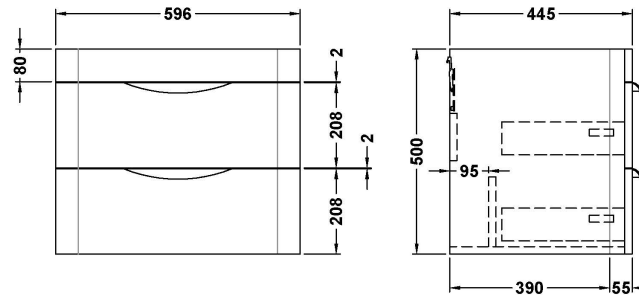

Sales Code: FPA802

Description: Parade 600 W/H 2 Drawer Basin & Cabinet

Packaging Details

Barcode: 5056462651569

Sales Code: PMP883

Description: 600 Wall Hung 2-Drawer Basin Unit

Product Dimensions

Height (mm):	500
Width (mm):	596
Depth (mm):	445
Nett Weight (kg):	27

Packaging Dimensions

Height (mm):	550
Width (mm):	500
Depth (mm):	645
Gross Weight (kg):	27

Packaging Data

Box Colour:	Brown Cardboard Box - Printed
Box Qty:	1
Label Size:	100 x 50
Label Colour:	White Label
Label Qty:	2

Outer Box Dimensions (If Applicable)

Height (mm):	
Width (mm):	
Depth (mm):	
Gross Weight (kg):	
Barcode:	5056462618616

Product Details

Country of Origin:	China
Fitting Instruction:	No
CE & UKCA:	N/A
FSC Certified Materials:	Yes
Colour:	Satin Green
Construction Method:	Cam & Wood Dowel
Construction Type:	Rigid
Cabinet Finish:	MFC Painted Matt
Fascia Finish:	Mdf Painted Matt
Cabinet Thickness (mm):	18
Fascia Thickness (mm):	18
Drawer Included:	Yes
Drawer Type:	80mm High Metal S/C Inc Galler
No of Shelves:	0
Hinge Type:	Not Applicable
Hinge Included:	No
Adjustable Legs:	No
Fixings Included:	Yes
Handle Style:	Contemporary
Waste Shroud:	Yes
Handle Included:	Yes
Handle Type:	Cup

Sales Code: PMB003

Description: 600X450mm Poly Marble Basin

Product Dimensions

Height (mm):	450
Width (mm):	600
Depth (mm):	157
Nett Weight (kg):	12.82

Packaging Dimensions

Height (mm):	167
Width (mm):	640
Depth (mm):	470
Gross Weight (kg):	12.82