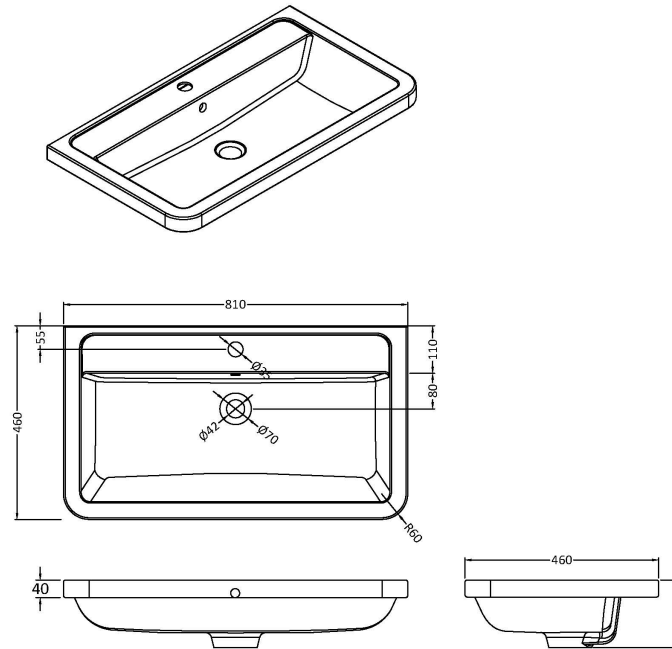

Packaging Dimensions

Height (mm):	850
Width (mm):	505
Depth (mm):	845
Gross Weight (kg):	40

Packaging Data

Box Colour:	Brown Cardboard Box - Printed
Box Qty:	1
Label Size:	100 x 50
Label Colour:	White Label
Label Qty:	2

Outer Box Dimensions (If Applicable)

Height (mm):	
Width (mm):	
Depth (mm):	
Gross Weight (kg):	
Barcode:	5056462618630

Product Details

Country of Origin:	China
Fitting Instruction:	No
CE & UKCA:	N/A
FSC Certified Materials:	Yes
Colour:	Satin Green
Construction Method:	Cam & Wood Dowel
Construction Type:	Rigid
Cabinet Finish:	MFC Painted Matt
Fascia Finish:	Mdf Painted Matt
Cabinet Thickness (mm):	18
Fascia Thickness (mm):	18
Drawer Included:	Yes
Drawer Type:	80mm High Metal S/C Inc Galler
No of Shelves:	0
Hinge Type:	Not Applicable
Hinge Included:	No
Adjustable Legs:	No
Fixings Included:	No
Handle Style:	Contemporary
Waste Shroud:	Yes
Handle Included:	Yes
Handle Type:	Cup

Sales Code: CBM005

Description: Ceramic Basin 810X460

Product Dimensions

Height (mm):	450
Width (mm):	800
Depth (mm):	157
Nett Weight (kg):	18.12

Packaging Dimensions

Height (mm):	470
Width (mm):	840
Depth (mm):	167
Gross Weight (kg):	18.12

Packaging Data

Box Colour:	Brown Cardboard Box - Printed
Box Qty:	1
Label Size:	100 x 50
Label Colour:	White Label
Label Qty:	2

Outer Box Dimensions (If Applicable)

Height (mm):	
Width (mm):	
Depth (mm):	
Gross Weight (kg):	
Barcode:	5056211875802