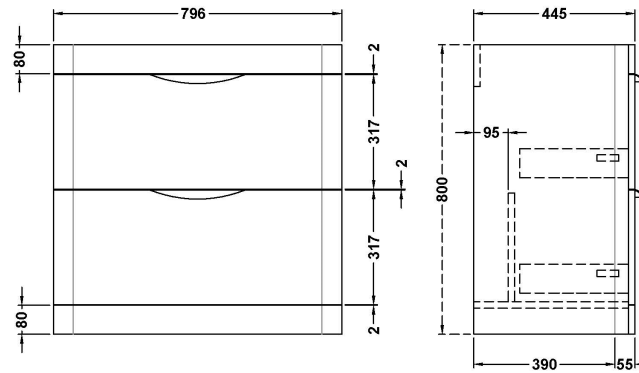

Sales Code: FPA804A

Description: Parade 800 F/S 2 Drawer Basin & Cabinet

Packaging Details

Barcode: 5056462654393

Sales Code: PMP895

Description: 800 Floor Standing 2-Drawer Basin Unit

Product Dimensions

Height (mm):	800
Width (mm):	796
Depth (mm):	445
Nett Weight (kg):	40

Packaging Dimensions

Height (mm):	850
Width (mm):	505
Depth (mm):	845
Gross Weight (kg):	40

Packaging Data

Box Colour:	Brown Cardboard Box - Printed
Box Qty:	1
Label Size:	100 x 50
Label Colour:	White Label
Label Qty:	2

Outer Box Dimensions (If Applicable)

Height (mm):	
Width (mm):	
Depth (mm):	
Gross Weight (kg):	
Barcode:	5056462618630

Product Details

Country of Origin:	China
Fitting Instruction:	No
CE & UKCA:	N/A
FSC Certified Materials:	Yes
Colour:	Satin Green
Construction Method:	Cam & Wood Dowel
Construction Type:	Rigid
Cabinet Finish:	MFC Painted Matt
Fascia Finish:	Mdf Painted Matt
Cabinet Thickness (mm):	18
Fascia Thickness (mm):	18
Drawer Included:	Yes
Drawer Type:	80mm High Metal S/C Inc Galler
No of Shelves:	0
Hinge Type:	Not Applicable
Hinge Included:	No
Adjustable Legs:	No
Fixings Included:	No
Handle Style:	Contemporary
Waste Shroud:	Yes
Handle Included:	Yes
Handle Type:	Cup

Sales Code: CBM005

Description: Ceramic Basin 810X460

Product Dimensions

Height (mm):	450
Width (mm):	800
Depth (mm):	157
Nett Weight (kg):	18.12

Packaging Dimensions

Height (mm):	470
Width (mm):	840
Depth (mm):	167
Gross Weight (kg):	18.12