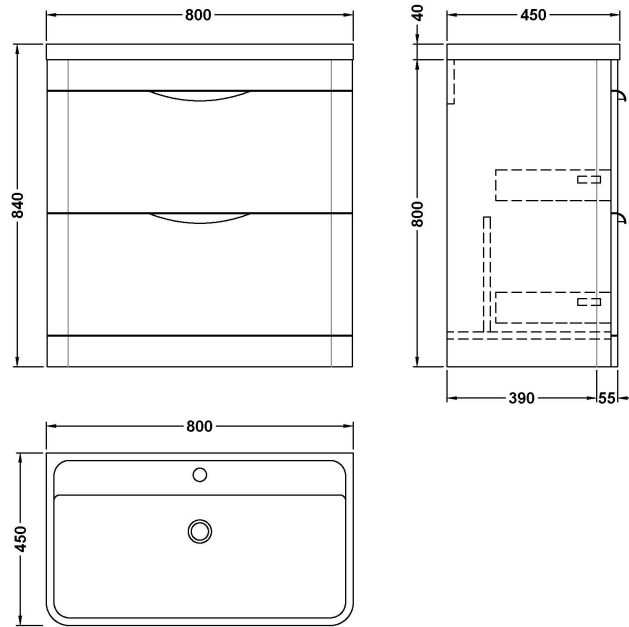

Sales Code: FPA804A

Description: Parade 800 F/S 2 Drawer Basin & Cabinet

Packaging Details

Barcode: 5056462654393

Sales Code: PMP895

Description: 800 Floor Standing 2-Drawer Basin Unit

Product Dimensions

Height (mm):	800
Width (mm):	796
Depth (mm):	445
Nett Weight (kg):	40

Packaging Dimensions

Height (mm):	850
Width (mm):	505
Depth (mm):	845
Gross Weight (kg):	40

Packaging Data

Box Colour:	Brown Cardboard Box - Printed
Box Qty:	1
Label Size:	100 x 50
Label Colour:	White Label
Label Qty:	2

Sales Code: CBM005

Description: Ceramic Basin 810X460

Product Dimensions

Height (mm):	450
Width (mm):	800
Depth (mm):	157
Nett Weight (kg):	18.12

Packaging Dimensions

Height (mm):	470
Width (mm):	840
Depth (mm):	167
Gross Weight (kg):	18.12

Packaging Data

Box Colour:	Brown Cardboard Box - Printed
Box Qty:	1
Label Size:	100 x 50
Label Colour:	White Label
Label Qty:	2

Outer Box Dimensions (If Applicable)

Height (mm):	
Width (mm):	
Depth (mm):	
Gross Weight (kg):	
Barcode:	5056211875802