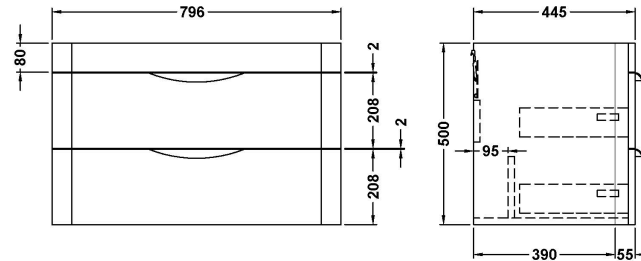

### Product Dimensions

Height (mm):	500
Width (mm):	796
Depth (mm):	445
Nett Weight (kg):	32

### Packaging Dimensions

Height (mm):	810
Width (mm):	530
Depth (mm):	480
Gross Weight (kg):	32

### Product Dimensions

Height (mm):	450
Width (mm):	800
Depth (mm):	157
Nett Weight (kg):	18.12

### Packaging Dimensions

Height (mm):	470
Width (mm):	840
Depth (mm):	167
Gross Weight (kg):	18.12