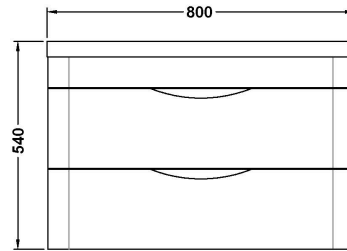

Sales Code: FPA805A

Description: Parade 800 W/H 2 Drawer Basin & Cabinet

Packaging Details

Barcode: 5056462654492