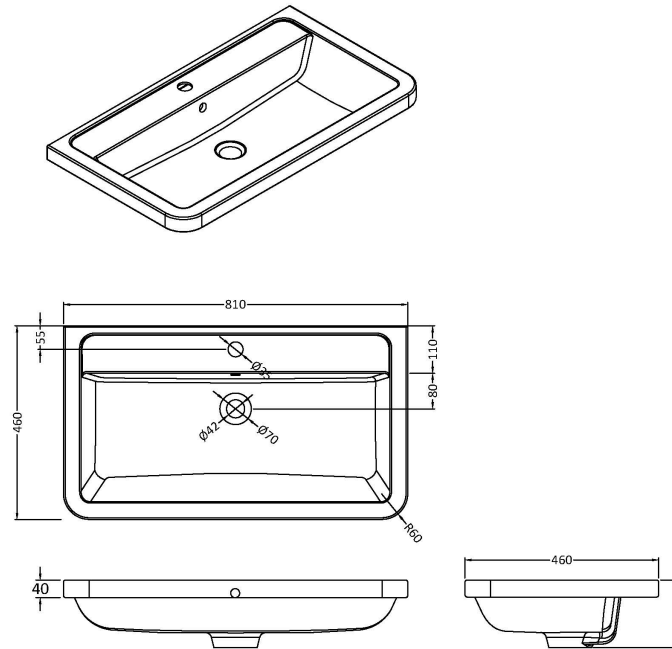

### Product Dimensions

Height (mm):	500
Width (mm):	796
Depth (mm):	445
Nett Weight (kg):	32

### Packaging Dimensions

Height (mm):	810
Width (mm):	530
Depth (mm):	480
Gross Weight (kg):	32

### Outer Box Dimensions (If Applicable)

Height (mm):	
Width (mm):	
Depth (mm):	
Gross Weight (kg):	
Barcode:	5056462618654

### Product Dimensions

Height (mm):	450
Width (mm):	800
Depth (mm):	157
Nett Weight (kg):	18.12