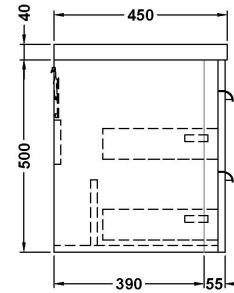

Sales Code: FPA805A

Description: Parade 800 W/H 2 Drawer Basin & Cabinet

Packaging Details

Barcode: 5056462654492