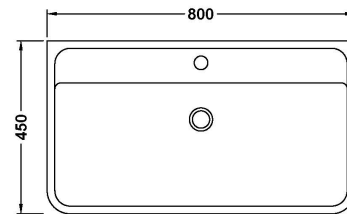

Sales Code: FPA805A

Description: Parade 800 W/H 2 Drawer Basin & Cabinet

Packaging Details

Barcode: 5056462654492