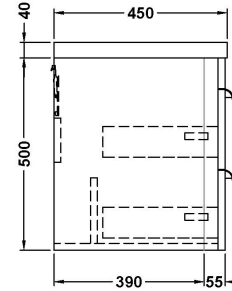

Sales Code: FPA805

Description: Parade 800 W/H 2 Drawer Basin & Cabinet

Packaging Details

Barcode: 5056462651583

Sales Code: PMP885

Description: 800 Wall Hung 2-Drawer Basin Unit

Product Dimensions

Height (mm):	500
Width (mm):	796
Depth (mm):	445
Nett Weight (kg):	32

Packaging Dimensions

Height (mm):	810
Width (mm):	530
Depth (mm):	480
Gross Weight (kg):	32

Packaging Data

Box Colour:	Brown Cardboard Box - Printed
Box Qty:	1
Label Size:	100 x 50
Label Colour:	White Label
Label Qty:	2

Outer Box Dimensions (If Applicable)

Height (mm):	
Width (mm):	
Depth (mm):	
Gross Weight (kg):	
Barcode:	5056462618654

Product Details

Country of Origin:	China
Fitting Instruction:	No
CE & UKCA:	N/A
FSC Certified Materials:	Yes
Colour:	Satin Green
Construction Method:	Cam & Wood Dowel
Construction Type:	Rigid
Cabinet Finish:	MFC Painted Matt
Fascia Finish:	Mdf Painted Matt
Cabinet Thickness (mm):	18
Fascia Thickness (mm):	18
Drawer Included:	Yes
Drawer Type:	80mm High Metal S/C Inc Galler
No of Shelves:	0
Hinge Type:	Not Applicable
Hinge Included:	No
Adjustable Legs:	No
Fixings Included:	Yes
Handle Style:	Contemporary
Waste Shroud:	Yes
Handle Included:	Yes
Handle Type:	Cup

Sales Code: PMB005

Description: 800X450mm Poly Marble Basin

Product Dimensions

Height (mm):	450
Width (mm):	800
Depth (mm):	157
Nett Weight (kg):	18.12

Packaging Dimensions

Height (mm):	167
Width (mm):	840
Depth (mm):	470
Gross Weight (kg):	18.12