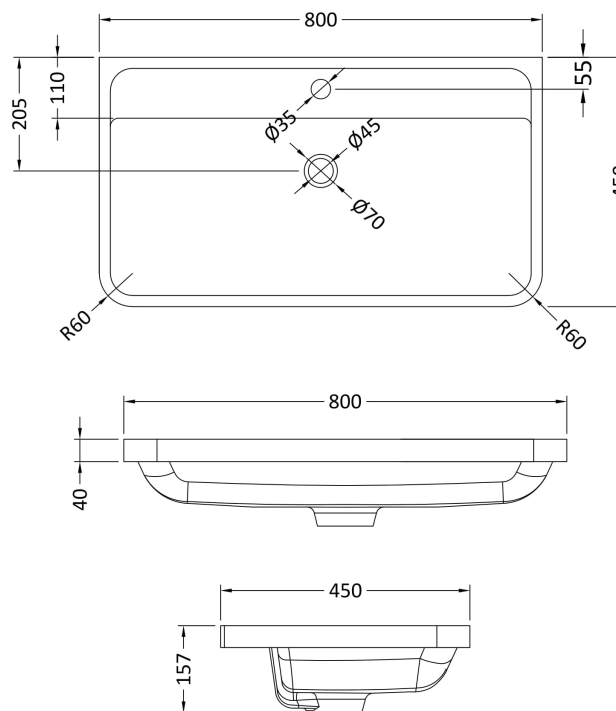

Packaging Dimensions

Height (mm):	810
Width (mm):	530
Depth (mm):	480
Gross Weight (kg):	32

Packaging Data

Box Colour:	Brown Cardboard Box - Printed
Box Qty:	1
Label Size:	100 x 50
Label Colour:	White Label
Label Qty:	2

Outer Box Dimensions (If Applicable)

Height (mm):	
Width (mm):	
Depth (mm):	
Gross Weight (kg):	
Barcode:	5056462618654

Product Details

Country of Origin:	China
Fitting Instruction:	No
CE & UKCA:	N/A
FSC Certified Materials:	Yes
Colour:	Satin Green
Construction Method:	Cam & Wood Dowel
Construction Type:	Rigid
Cabinet Finish:	MFC Painted Matt
Fascia Finish:	Mdf Painted Matt
Cabinet Thickness (mm):	18
Fascia Thickness (mm):	18
Drawer Included:	Yes
Drawer Type:	80mm High Metal S/C Inc Galler
No of Shelves:	0
Hinge Type:	Not Applicable
Hinge Included:	No
Adjustable Legs:	No
Fixings Included:	Yes
Handle Style:	Contemporary
Waste Shroud:	Yes
Handle Included:	Yes
Handle Type:	Cup

Sales Code: PMB005

Description: 800X450mm Poly Marble Basin

Product Dimensions

Height (mm):	450
Width (mm):	800
Depth (mm):	157
Nett Weight (kg):	18.12

Packaging Dimensions

Height (mm):	167
Width (mm):	840
Depth (mm):	470
Gross Weight (kg):	18.12

Packaging Data

Box Colour:	Brown Cardboard Box - Printed
Box Qty:	1
Label Size:	100 x 50
Label Colour:	White Label
Label Qty:	2

Outer Box Dimensions (If Applicable)

Height (mm):	
Width (mm):	
Depth (mm):	
Gross Weight (kg):	
Barcode:	5055369021765