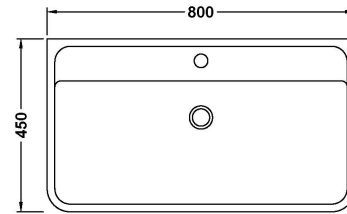

Sales Code: FPA805

Description: Parade 800 W/H 2 Drawer Basin & Cabinet

Packaging Details

Barcode: 5056462651583

Sales Code: PMP885

Description: 800 Wall Hung 2-Drawer Basin Unit

Product Dimensions

Height (mm):	500
Width (mm):	796
Depth (mm):	445
Nett Weight (kg):	32

Packaging Dimensions

Height (mm):	810
Width (mm):	530
Depth (mm):	480
Gross Weight (kg):	32

Packaging Data

Box Colour:	Brown Cardboard Box - Printed
Box Qty:	1
Label Size:	100 x 50
Label Colour:	White Label
Label Qty:	2

Outer Box Dimensions (If Applicable)

Height (mm):	
Width (mm):	
Depth (mm):	
Gross Weight (kg):	
Barcode:	5056462618654

Product Details

Country of Origin:	China
Fitting Instruction:	No
CE & UKCA:	N/A
FSC Certified Materials:	Yes
Colour:	Satin Green
Construction Method:	Cam & Wood Dowel
Construction Type:	Rigid
Cabinet Finish:	MFC Painted Matt
Fascia Finish:	Mdf Painted Matt
Cabinet Thickness (mm):	18
Fascia Thickness (mm):	18
Drawer Included:	Yes
Drawer Type:	80mm High Metal S/C Inc Galler
No of Shelves:	0
Hinge Type:	Not Applicable
Hinge Included:	No
Adjustable Legs:	No
Fixings Included:	Yes
Handle Style:	Contemporary
Waste Shroud:	Yes
Handle Included:	Yes
Handle Type:	Cup

Sales Code: PMB005

Description: 800X450mm Poly Marble Basin

Product Dimensions

Height (mm):	450
Width (mm):	800
Depth (mm):	157
Nett Weight (kg):	18.12

Packaging Dimensions

Height (mm):	167
Width (mm):	840
Depth (mm):	470
Gross Weight (kg):	18.12