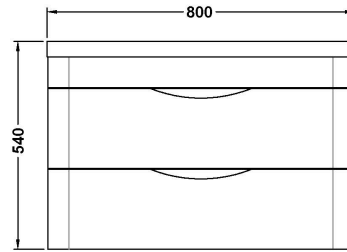

Sales Code: FPA805

Description: Parade 800 W/H 2 Drawer Basin & Cabinet

Packaging Details

Barcode: 5056462651583

Sales Code: PMP885

Description: 800 Wall Hung 2-Drawer Basin Unit

Product Dimensions

Height (mm):	500
Width (mm):	796
Depth (mm):	445
Nett Weight (kg):	32

Packaging Dimensions

Height (mm):	810
Width (mm):	530
Depth (mm):	480
Gross Weight (kg):	32

Packaging Data

Box Colour:	Brown Cardboard Box - Printed
Box Qty:	1
Label Size:	100 x 50
Label Colour:	White Label
Label Qty:	2

Outer Box Dimensions (If Applicable)

Height (mm):	
Width (mm):	
Depth (mm):	
Gross Weight (kg):	
Barcode:	5056462618654

Product Details

Country of Origin:	China
Fitting Instruction:	No
CE & UKCA:	N/A
FSC Certified Materials:	Yes
Colour:	Satin Green
Construction Method:	Cam & Wood Dowel
Construction Type:	Rigid
Cabinet Finish:	MFC Painted Matt
Fascia Finish:	Mdf Painted Matt
Cabinet Thickness (mm):	18
Fascia Thickness (mm):	18
Drawer Included:	Yes
Drawer Type:	80mm High Metal S/C Inc Galler
No of Shelves:	0
Hinge Type:	Not Applicable
Hinge Included:	No
Adjustable Legs:	No
Fixings Included:	Yes
Handle Style:	Contemporary
Waste Shroud:	Yes
Handle Included:	Yes
Handle Type:	Cup

Sales Code: PMB005

Description: 800X450mm Poly Marble Basin

Product Dimensions

Height (mm):	450
Width (mm):	800
Depth (mm):	157
Nett Weight (kg):	18.12

Packaging Dimensions

Height (mm):	167
Width (mm):	840
Depth (mm):	470
Gross Weight (kg):	18.12