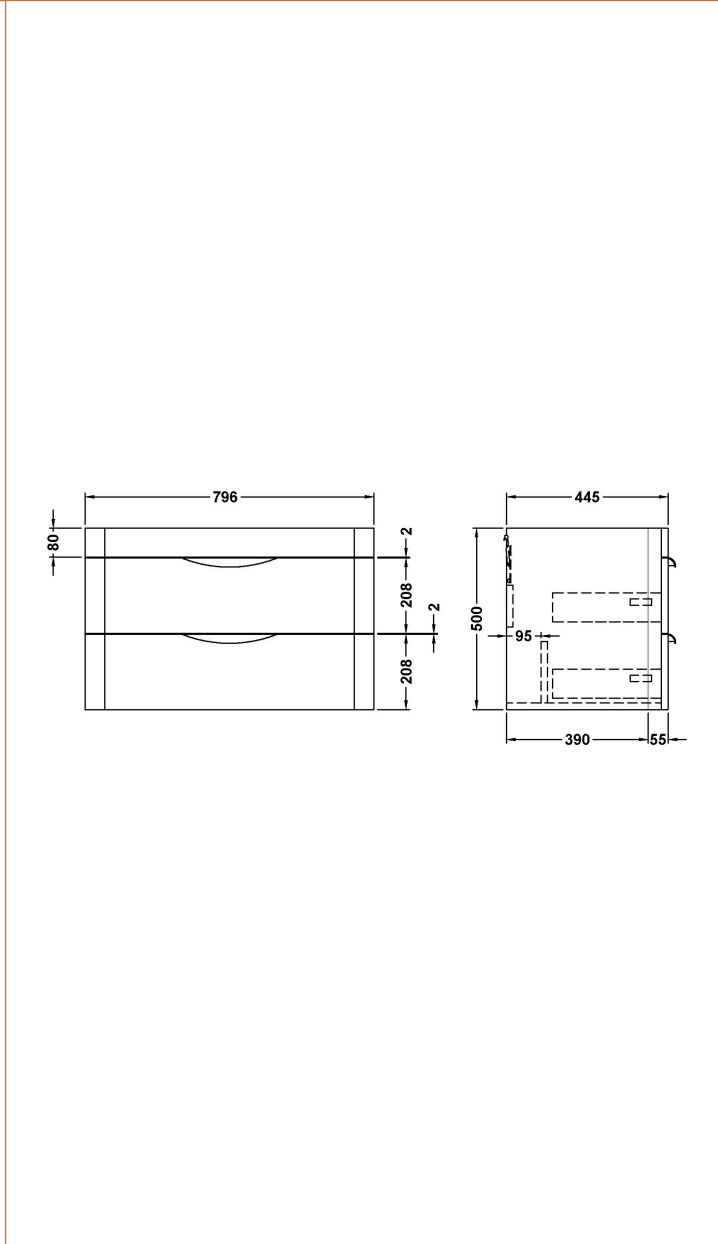

Sales Code: FPA805

Description: Parade 800 W/H 2 Drawer Basin & Cabinet

Packaging Details

Barcode: 5056462651583

Sales Code: PMP885

Description: 800 Wall Hung 2-Drawer Basin Unit

Product Dimensions

Height (mm):	500
Width (mm):	796
Depth (mm):	445
Nett Weight (kg):	32

Packaging Dimensions

Height (mm):	810
Width (mm):	530
Depth (mm):	480
Gross Weight (kg):	32

Packaging Data

Box Colour:	Brown Cardboard Box - Printed
Box Qty:	1
Label Size:	100 x 50
Label Colour:	White Label
Label Qty:	2

Outer Box Dimensions (If Applicable)

Height (mm):	
Width (mm):	
Depth (mm):	
Gross Weight (kg):	
Barcode:	5056462618654

Product Details

Country of Origin:	China
Fitting Instruction:	No
CE & UKCA:	N/A
FSC Certified Materials:	Yes
Colour:	Satin Green
Construction Method:	Cam & Wood Dowel
Construction Type:	Rigid
Cabinet Finish:	MFC Painted Matt
Fascia Finish:	Mdf Painted Matt
Cabinet Thickness (mm):	18
Fascia Thickness (mm):	18
Drawer Included:	Yes
Drawer Type:	80mm High Metal S/C Inc Galler
No of Shelves:	0
Hinge Type:	Not Applicable
Hinge Included:	No
Adjustable Legs:	No
Fixings Included:	Yes
Handle Style:	Contemporary
Waste Shroud:	Yes
Handle Included:	Yes
Handle Type:	Cup

Sales Code: PMB005

Description: 800X450mm Poly Marble Basin

Product Dimensions

Height (mm):	450
Width (mm):	800
Depth (mm):	157
Nett Weight (kg):	18.12

Packaging Dimensions

Height (mm):	167
Width (mm):	840
Depth (mm):	470
Gross Weight (kg):	18.12