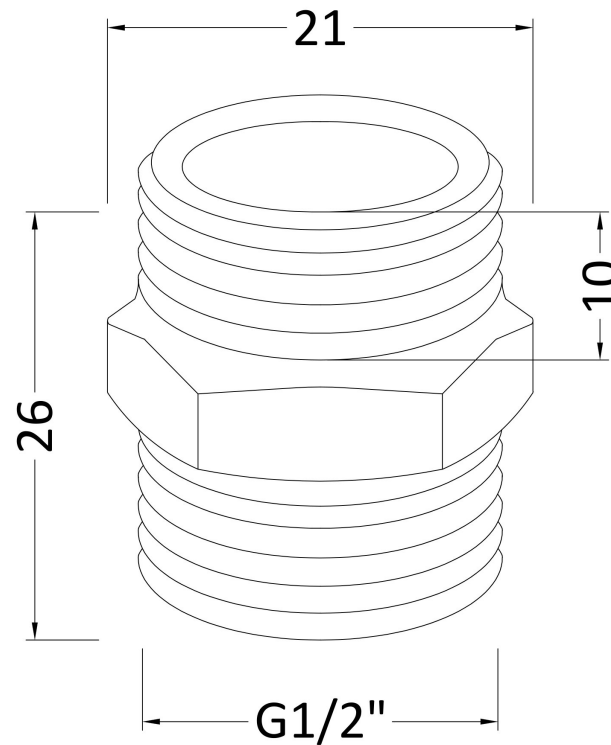

Sales Code: FR005

Description: Brass Connector & Flow Regulator (Monos)

Product Dimensions

Height (mm):	25
Width (mm):	20
Depth (mm):	
Length (mm):	
Nett Weight (kg):	0.06

Packaging Dimensions

Height (mm):	20
Width (mm):	80
Depth (mm):	105
Gross Weight (kg):	0.06

Packaging Data

Box Colour:	White Cardboard Box
Box Qty:	1
Label Size:	100 x 50
Label Colour:	White Label
Label Qty:	2

Outer Box Dimensions (If Applicable)

Height (mm):	
Width (mm):	
Depth (mm):	
Length (mm):	
Gross Weight (kg):	15
Barcode:	5055146167471

Product Details

Country of Origin:	China
Fitting Instruction:	No
Product Material:	ABS
Control Type:	Not Applicable
Waste Included:	Not Applicable
Waste Type:	Not Applicable
WRAS Approval: No	Approval No: N/A
Valve/Cartridge Type:	Not Applicable
Colour/Finish:	Chrome
Mount Type:	Not Applicable
Operating Pressure (bar):	0.1

Flow Rates: (Litres Per Min)	0.1 bar: N/A 0.5 bar: N/A 1 bar: N/A 2 bar: N/A 3 bar: N/A
Pipe Size:	Not Applicable
Pipe Centres:	N/A