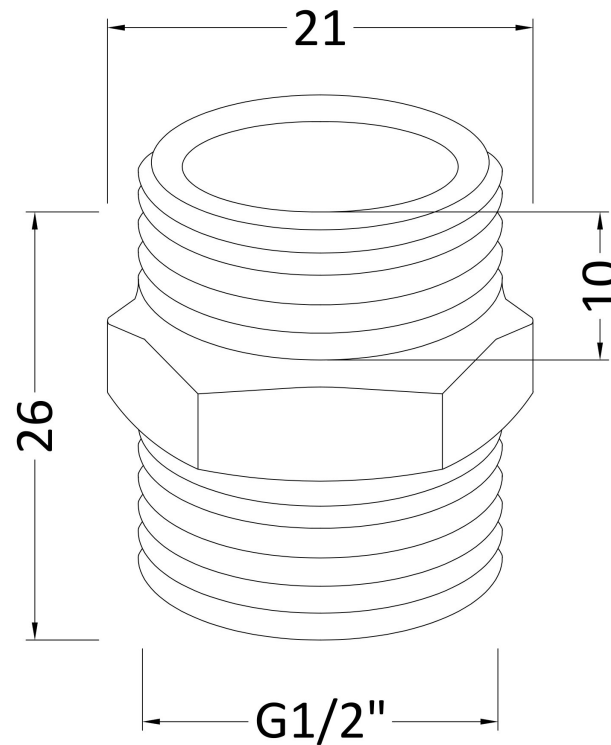

Sales Code: FR005

Description: Brass Connector & Flow Regulator (Monos)

Product Dimensions

Height (mm):	25
Width (mm):	20
Depth (mm):	
Length (mm):	
Nett Weight (kg):	0.06

Packaging Dimensions

Height (mm):	20
Width (mm):	80
Depth (mm):	105
Gross Weight (kg):	0.06

Packaging Data

Box Colour:	White Cardboard Box
Box Qty:	1
Label Size:	100 x 50
Label Colour:	White Label
Label Qty:	2

Outer Box Dimensions (If Applicable)

Height (mm):	
Width (mm):	
Depth (mm):	
Length (mm):	
Gross Weight (kg):	15
Barcode:	5055146167471

Product Details

Country of Origin:	China
Fitting Instruction:	No
Product Material:	ABS
Control Type:	Not Applicable
Waste Included:	Not Applicable
Waste Type:	Not Applicable
WRAS Approval: No	Approval No: N/A
Valve/Cartridge Type:	Not Applicable
Colour/Finish:	Chrome
Mount Type:	Not Applicable
Operating Pressure (bar):	0.1
Flow Rates: (Litres Per Min)	0.1 bar: N/A 0.5 bar: N/A 1 bar: N/A 2 bar: N/A 3 bar: N/A
Pipe Size:	Not Applicable
Pipe Centres:	N/A