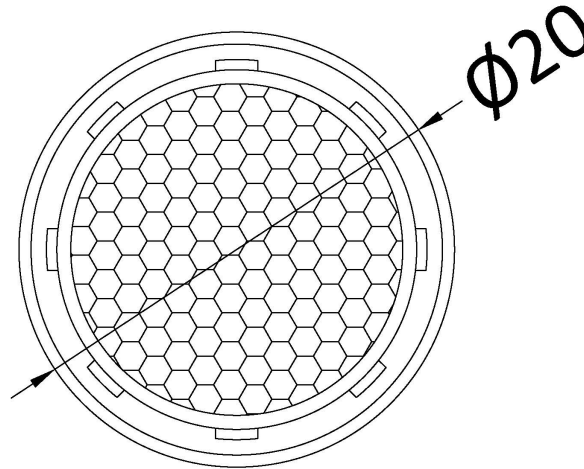

Sales Code: FR203

Description: Flow Aerator (Monos)

Product Dimensions

Height (mm):	14
Width (mm):	20
Depth (mm):	0
Length (mm):	
Nett Weight (kg):	0.01

Packaging Dimensions

Height (mm):	15
Width (mm):	160
Depth (mm):	1
Gross Weight (kg):	0.01

Packaging Data

Box Colour:	White Cardboard Box
Box Qty:	1
Label Size:	100 x 50
Label Colour:	White Label
Label Qty:	1

Outer Box Dimensions (If Applicable)

Height (mm):	135
Width (mm):	190
Depth (mm):	270
Length (mm):	
Gross Weight (kg):	0
Barcode:	5055146169567

Product Details

Country of Origin:	United Kingdom
Fitting Instruction:	No
Product Material:	ABS
Control Type:	Not Applicable
Waste Included:	Not Applicable
Waste Type:	Not Applicable
WRAS Approval: No	Approval No: N/A
Valve/Cartridge Type:	Not Applicable
Colour/Finish:	Plastic
Mount Type:	Not Applicable
Operating Pressure (bar):	0.1

Flow Rates: (Litres Per Min) 0.1 bar: N/A 0.5 bar: N/A 1 bar: N/A 2 bar: N/A 3 bar: N/A

Pipe Size: Not Applicable

Pipe Centres: N/A