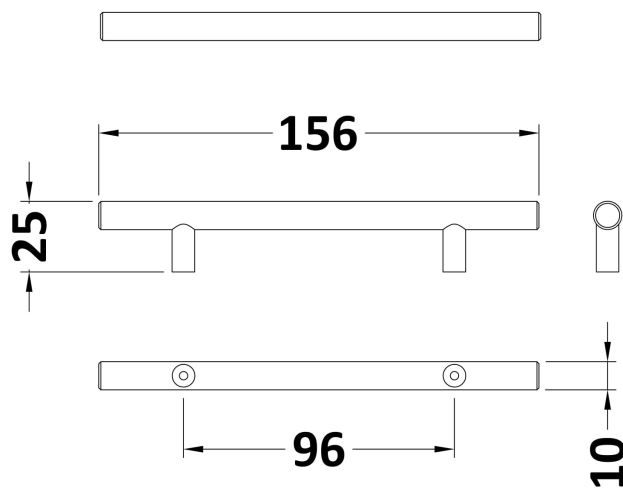

Sales Code: H001

Description: 155mm Bar Handle (96mm Centres)

Product Dimensions

Length (mm):	
Width (mm):	
Height (mm):	
Depth (mm):	
Nett Weight (kg):	0.55

Packaging Dimensions

Height (mm):	550
Width (mm):	550
Depth (mm):	550
Gross Weight (kg):	0.55

Packaging Data

Box Colour:	
Box Qty:	
Label Size:	x
Label Colour:	
Label Qty:	

Outer Box Dimensions (If Applicable)

Height (mm):	
Width (mm):	
Length (mm):	
Depth (mm):	
Gross Weight (kg):	
Barcode:	5055369041114

Product Details

Country of Origin:	China
Fitting Instruction:	No
CE & UKCA:	
Product Material:	Stainless Steel
Heating Element Wattage:	
Colour/Finish:	Chrome
Product Diameter:	
Connection Size:	