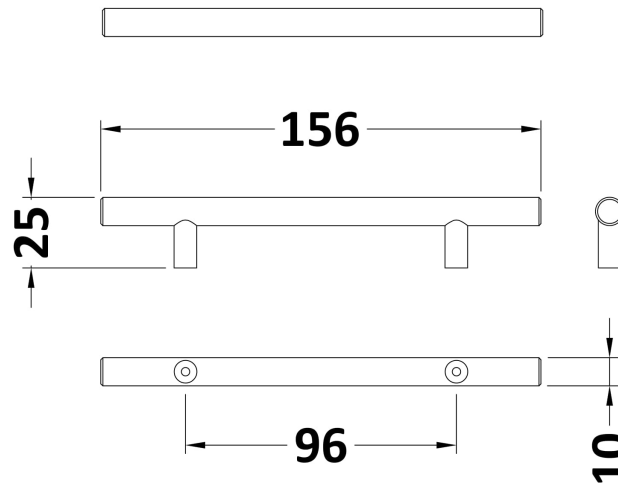

Sales Code: H001

Description: 155mm Bar Handle (96mm Centres)

Product Dimensions

Length (mm):	
Width (mm):	
Height (mm):	
Depth (mm):	
Nett Weight (kg):	0.55

Packaging Dimensions

Height (mm):	550
Width (mm):	550
Depth (mm):	550
Gross Weight (kg):	0.55

Packaging Data

Box Colour:	
Box Qty:	
Label Size:	x
Label Colour:	
Label Qty:	

Outer Box Dimensions (If Applicable)

Height (mm):	
Width (mm):	
Length (mm):	
Depth (mm):	
Gross Weight (kg):	
Barcode:	5055369041114

Product Details

Country of Origin:	China
Fitting Instruction:	No
CE & UKCA:	
Product Material:	Stainless Steel
Heating Element Wattage:	
Colour/Finish:	Chrome
Product Diameter:	
Connection Size:	