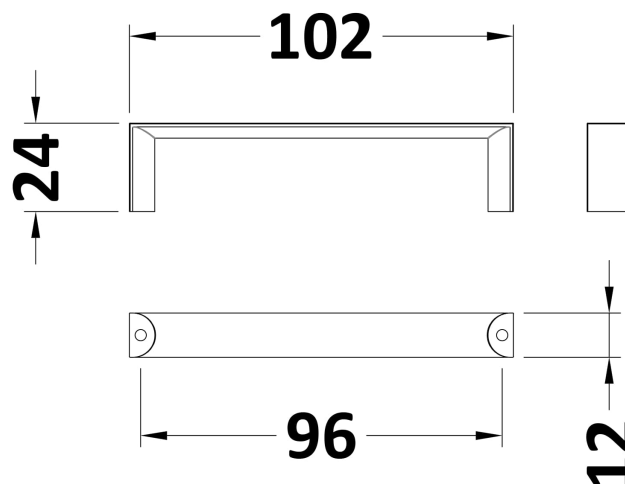

**Sales Code:** H002

**Description:** D Handle 96mm Centres

**Product Dimensions**

Length (mm):	
Width (mm):	
Height (mm):	
Depth (mm):	
Nett Weight (kg):	0.06

**Packaging Dimensions**

Height (mm):	550
Width (mm):	550
Depth (mm):	550
Gross Weight (kg):	0.06

**Packaging Data**

Box Colour:	Brown Cardboard Box
Box Qty:	1
Label Size:	100 x 50
Label Colour:	White Label
Label Qty:	1

**Outer Box Dimensions (If Applicable)**

Height (mm):	
Width (mm):	
Length (mm):	
Depth (mm):	
Gross Weight (kg):	
Barcode:	5055369009596

**Product Details**

Country of Origin:	China
Fitting Instruction:	No
CE & UKCA:	
Product Material:	
Heating Element Wattage:	
Colour/Finish:	
Product Diameter:	
Connection Size:	