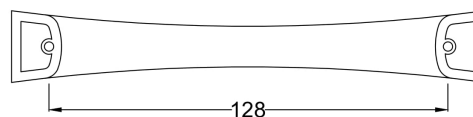

**Sales Code:** H005

**Description:** Sdh003 Satin Nickel Bow Handle 128 Ctr

**Product Dimensions**

Length (mm):	
Width (mm):	
Height (mm):	
Depth (mm):	
Nett Weight (kg):	0.55

**Packaging Dimensions**

Height (mm):	550
Width (mm):	550
Depth (mm):	550
Gross Weight (kg):	0.55

**Packaging Data**

Box Colour:	
Box Qty:	
Label Size:	x
Label Colour:	
Label Qty:	

**Outer Box Dimensions (If Applicable)**

Height (mm):	
Width (mm):	
Length (mm):	
Depth (mm):	
Gross Weight (kg):	
Barcode:	5056211867401

**Product Details**

Country of Origin:	China
Fitting Instruction:	No
CE & UKCA:	
Product Material:	Stainless Steel
Heating Element Wattage:	
Colour/Finish:	Chrome
Product Diameter:	
Connection Size:	