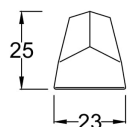

**Sales Code:** H005

**Description:** Sdh003 Satin Nickel Bow Handle 128 Ctr

**Product Dimensions**

Length (mm):	
Width (mm):	
Height (mm):	
Depth (mm):	
Nett Weight (kg):	0.55

**Packaging Dimensions**

Height (mm):	550
Width (mm):	550
Depth (mm):	550
Gross Weight (kg):	0.55

**Packaging Data**

Box Colour:	
Box Qty:	
Label Size:	x
Label Colour:	
Label Qty:	

**Outer Box Dimensions (If Applicable)**

Height (mm):	
Width (mm):	
Length (mm):	
Depth (mm):	
Gross Weight (kg):	
Barcode:	5056211867401

**Product Details**

Country of Origin:	China
Fitting Instruction:	No
CE & UKCA:	
Product Material:	Stainless Steel
Heating Element Wattage:	
Colour/Finish:	Chrome
Product Diameter:	
Connection Size:	