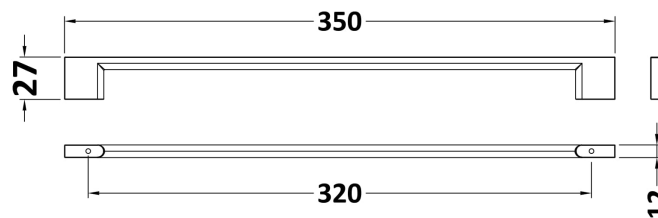

Sales Code: H006

Description: D Handle 320mm Centres

Product Dimensions

Length (mm):	
Width (mm):	
Height (mm):	
Depth (mm):	
Nett Weight (kg):	0.16

Packaging Dimensions

Height (mm):	350
Width (mm):	9
Depth (mm):	27
Gross Weight (kg):	0.16

Packaging Data

Box Colour:	
Box Qty:	
Label Size:	x
Label Colour:	
Label Qty:	

Outer Box Dimensions (If Applicable)

Height (mm):	
Width (mm):	
Length (mm):	
Depth (mm):	
Gross Weight (kg):	
Barcode:	5055369051434

Product Details

Country of Origin:	China
Fitting Instruction:	No
CE & UKCA:	N/A
Product Material:	Stainless Steel
Heating Element Wattage:	
Colour/Finish:	Chrome
Product Diameter:	
Connection Size:	