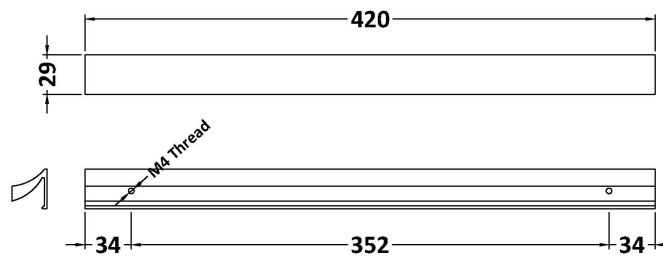

Sales Code: H007B

Description: Seven Shaped Handle 352mm Centres

Product Dimensions

Length (mm):	
Width (mm):	420
Height (mm):	29
Depth (mm):	27
Nett Weight (kg):	0.5

Packaging Dimensions

Height (mm):	420
Width (mm):	30
Depth (mm):	10
Gross Weight (kg):	0.5

Packaging Data

Box Colour:	Polybagged
Box Qty:	1
Label Size:	100 x 50
Label Colour:	White Label
Label Qty:	1

Outer Box Dimensions (If Applicable)

Height (mm):	
Width (mm):	
Length (mm):	
Depth (mm):	
Gross Weight (kg):	
Barcode:	5056462648309

Product Details

Country of Origin:	United Kingdom
Fitting Instruction:	No
CE & UKCA:	N/A
Product Material:	Aluminium
Heating Element Wattage:	Not Applicable
Colour/Finish:	Black
Product Diameter:	N/A
Connection Size:	352mm Centres