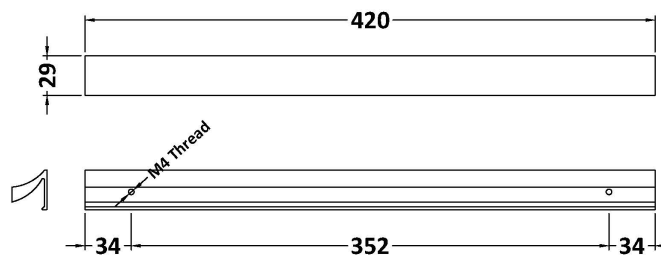

Sales Code: H007

Description: Quartet Handle 420mm (352mm Ctr)

Product Dimensions

Length (mm):	
Width (mm):	420
Height (mm):	29
Depth (mm):	27
Nett Weight (kg):	0.28

Packaging Dimensions

Height (mm):	420
Width (mm):	30
Depth (mm):	27
Gross Weight (kg):	0.28

Packaging Data

Box Colour:	Polybagged
Box Qty:	1
Label Size:	100 x 50
Label Colour:	White Label
Label Qty:	1

Outer Box Dimensions (If Applicable)

Height (mm):	
Width (mm):	
Length (mm):	
Depth (mm):	
Gross Weight (kg):	
Barcode:	5055369051403

Product Details

Country of Origin:	United Kingdom
Fitting Instruction:	No
CE & UKCA:	N/A
Product Material:	Aluminium
Heating Element Wattage:	Not Applicable
Colour/Finish:	Chrome
Product Diameter:	N/A
Connection Size:	352mm Centres