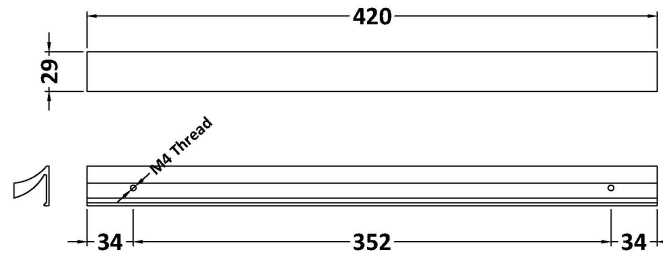

**Sales Code:** H007

**Description:** Quartet Handle 420mm (352mm Ctr)

**Product Dimensions**

Length (mm):	
Width (mm):	420
Height (mm):	29
Depth (mm):	27
Nett Weight (kg):	0.28

**Packaging Dimensions**

Height (mm):	420
Width (mm):	30
Depth (mm):	27
Gross Weight (kg):	0.28

**Packaging Data**

Box Colour:	Polybagged
Box Qty:	1
Label Size:	100 x 50
Label Colour:	White Label
Label Qty:	1

**Outer Box Dimensions (If Applicable)**

Height (mm):	
Width (mm):	
Length (mm):	
Depth (mm):	
Gross Weight (kg):	
Barcode:	5055369051403

**Product Details**

Country of Origin:	United Kingdom
Fitting Instruction:	No
CE & UKCA:	N/A
Product Material:	Aluminium
Heating Element Wattage:	Not Applicable
Colour/Finish:	Chrome
Product Diameter:	N/A
Connection Size:	352mm Centres