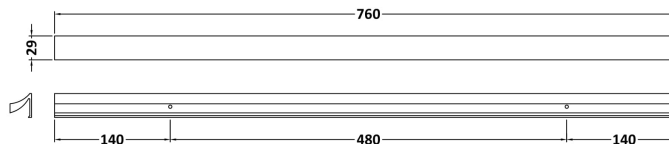

Sales Code: H009

Description: Seven Shaped Handle 480mm Centres

Product Dimensions

Length (mm):	
Width (mm):	780
Height (mm):	29
Depth (mm):	27
Nett Weight (kg):	0.5

Packaging Dimensions

Height (mm):	800
Width (mm):	30
Depth (mm):	30
Gross Weight (kg):	0.5

Packaging Data

Box Colour:	Polybagged
Box Qty:	1
Label Size:	100 x 50
Label Colour:	White Label
Label Qty:	1

Outer Box Dimensions (If Applicable)

Height (mm):	
Width (mm):	
Length (mm):	
Depth (mm):	
Gross Weight (kg):	
Barcode:	5055369051427

Product Details

Country of Origin:	United Kingdom
Fitting Instruction:	No
CE & UKCA:	
Product Material:	Aluminium
Heating Element Wattage:	
Colour/Finish:	Chrome
Product Diameter:	None
Connection Size:	