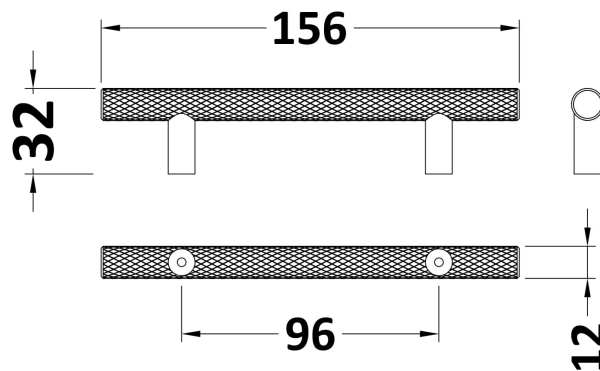

**Sales Code:** H010

**Description:** Knurled Bar Handle 96mm Centres

**Product Dimensions**

Length (mm):	
Width (mm):	16
Height (mm):	155
Depth (mm):	36
Nett Weight (kg):	0.01

**Packaging Dimensions**

Height (mm):	220
Width (mm):	1
Depth (mm):	1
Gross Weight (kg):	0.01

**Packaging Data**

Box Colour:	Polybagged
Box Qty:	1
Label Size:	100 x 50
Label Colour:	White Label
Label Qty:	1

**Outer Box Dimensions (If Applicable)**

Height (mm):	
Width (mm):	
Length (mm):	
Depth (mm):	
Gross Weight (kg):	
Barcode:	5056211899082

**Product Details**

Country of Origin:	China
Fitting Instruction:	No
CE & UKCA:	N/A
Product Material:	Brass
Heating Element Wattage:	Not Applicable
Colour/Finish:	
Product Diameter:	16 mm
Connection Size:	96mm Centres