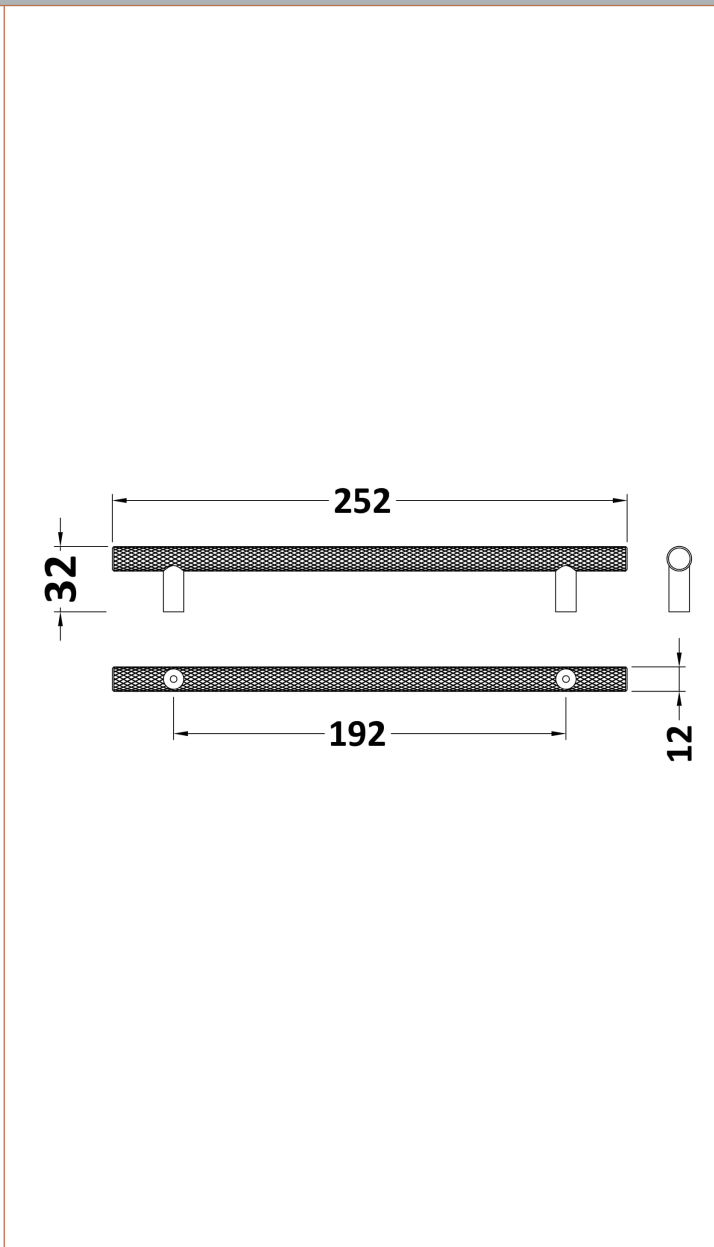

Sales Code: H012

Description: Knurled Bar Handle 192mm Centres

Product Dimensions

Length (mm):	
Width (mm):	16
Height (mm):	155
Depth (mm):	36
Nett Weight (kg):	0.08

Packaging Dimensions

Height (mm):	220
Width (mm):	1
Depth (mm):	1
Gross Weight (kg):	0.08

Packaging Data

Box Colour:	Polybagged
Box Qty:	1
Label Size:	100 x 50
Label Colour:	White Label
Label Qty:	1

Outer Box Dimensions (If Applicable)

Height (mm):	
Width (mm):	
Length (mm):	
Depth (mm):	
Gross Weight (kg):	
Barcode:	5056211899105

Product Details

Country of Origin:	China
Fitting Instruction:	No
CE & UKCA:	N/A
Product Material:	Brass
Heating Element Wattage:	Not Applicable
Colour/Finish:	
Product Diameter:	16 mm
Connection Size:	192mm Centres