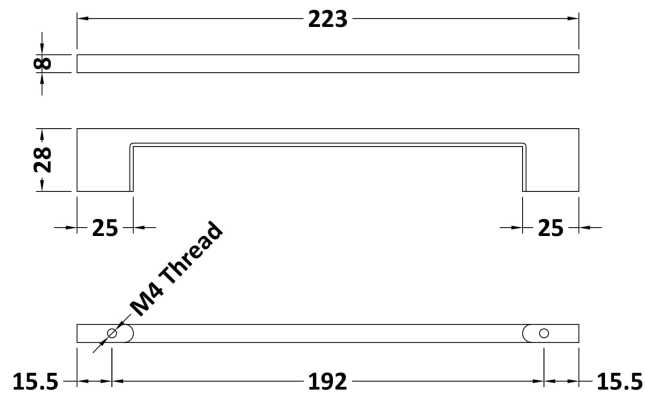

Sales Code: H016

Description: D Handle 192mm Centres

Product Dimensions

Length (mm):	
Width (mm):	8
Height (mm):	223
Depth (mm):	28
Nett Weight (kg):	1.2

Packaging Dimensions

Height (mm):	30
Width (mm):	15
Depth (mm):	225
Gross Weight (kg):	1.2

Packaging Data

Box Colour:	Polybagged
Box Qty:	1
Label Size:	100 x 50
Label Colour:	White Label
Label Qty:	1

Outer Box Dimensions (If Applicable)

Height (mm):	
Width (mm):	
Length (mm):	
Depth (mm):	
Gross Weight (kg):	
Barcode:	5056211879978

Product Details

Country of Origin:	China
Fitting Instruction:	No
CE & UKCA:	N/A
Product Material:	Brass
Heating Element Wattage:	Not Applicable
Colour/Finish:	Chrome
Product Diameter:	N/A
Connection Size:	192mm