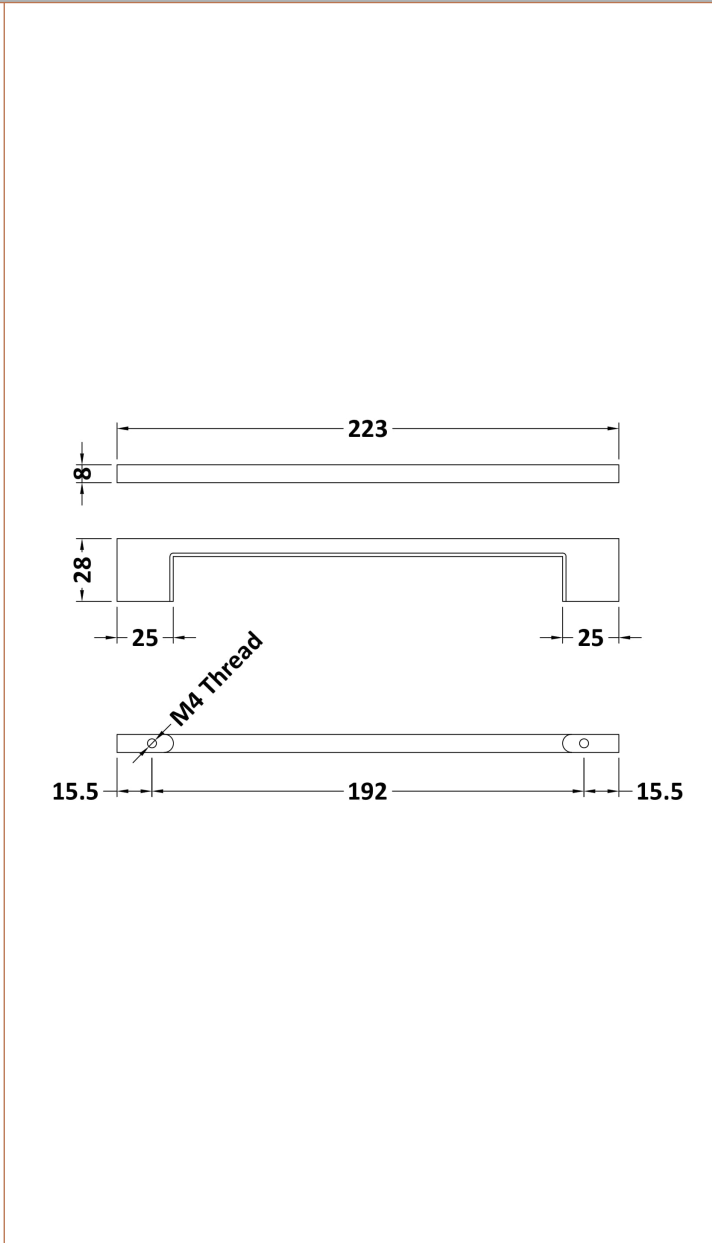

Sales Code: H016

Description: D Handle 192mm Centres

Product Dimensions

Length (mm):	
Width (mm):	8
Height (mm):	223
Depth (mm):	28
Nett Weight (kg):	1.2

Packaging Dimensions

Height (mm):	30
Width (mm):	15
Depth (mm):	225
Gross Weight (kg):	1.2

Packaging Data

Box Colour:	Polybagged
Box Qty:	1
Label Size:	100 x 50
Label Colour:	White Label
Label Qty:	1

Outer Box Dimensions (If Applicable)

Height (mm):	
Width (mm):	
Length (mm):	
Depth (mm):	
Gross Weight (kg):	
Barcode:	5056211879978

Product Details

Country of Origin:	China
Fitting Instruction:	No
CE & UKCA:	N/A
Product Material:	Brass
Heating Element Wattage:	Not Applicable
Colour/Finish:	Chrome
Product Diameter:	N/A
Connection Size:	192mm