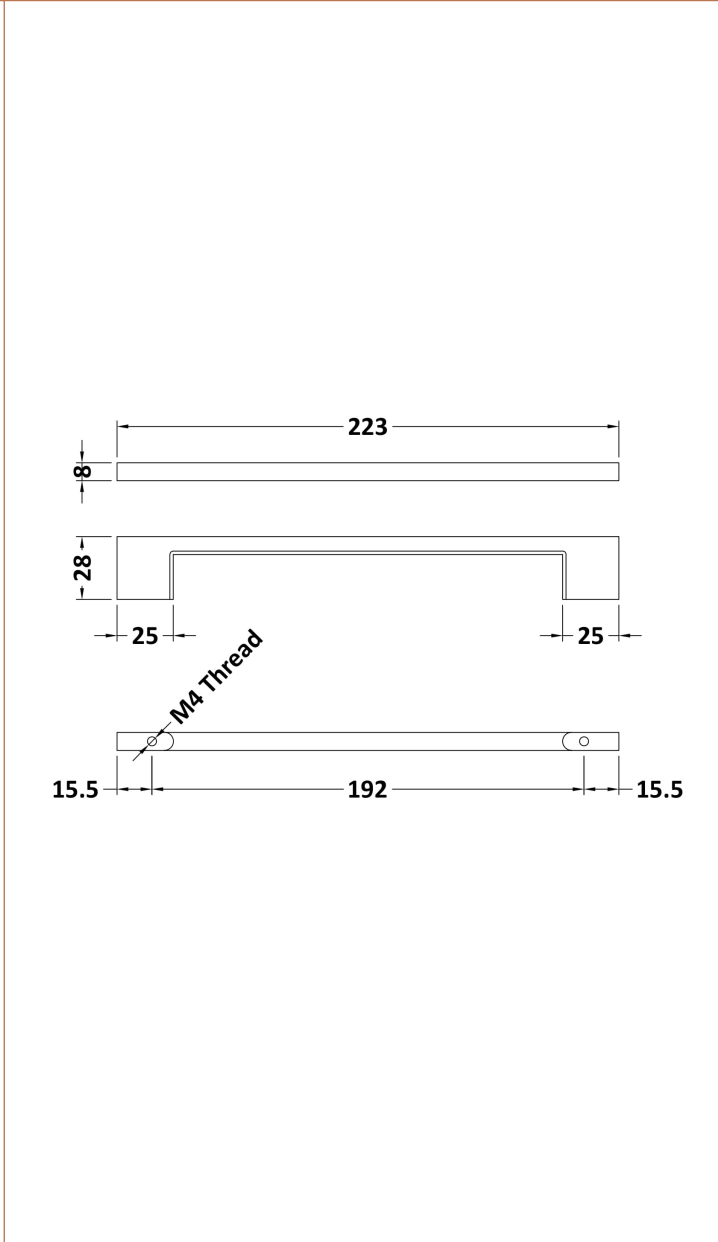

Sales Code: H017

Description: D Handle 192mm

Product Dimensions

Length (mm):	
Width (mm):	8
Height (mm):	223
Depth (mm):	28
Nett Weight (kg):	1.2

Packaging Dimensions

Height (mm):	30
Width (mm):	15
Depth (mm):	225
Gross Weight (kg):	1.2

Packaging Data

Box Colour:	Polybagged
Box Qty:	1
Label Size:	100 x 50
Label Colour:	White Label
Label Qty:	1

Outer Box Dimensions (If Applicable)

Height (mm):	
Width (mm):	
Length (mm):	
Depth (mm):	
Gross Weight (kg):	
Barcode:	5056211879985

Product Details

Country of Origin:	China
Fitting Instruction:	No
CE & UKCA:	N/A
Product Material:	Brass
Heating Element Wattage:	Not Applicable
Colour/Finish:	Brushed Brass
Product Diameter:	N/A
Connection Size:	192mm