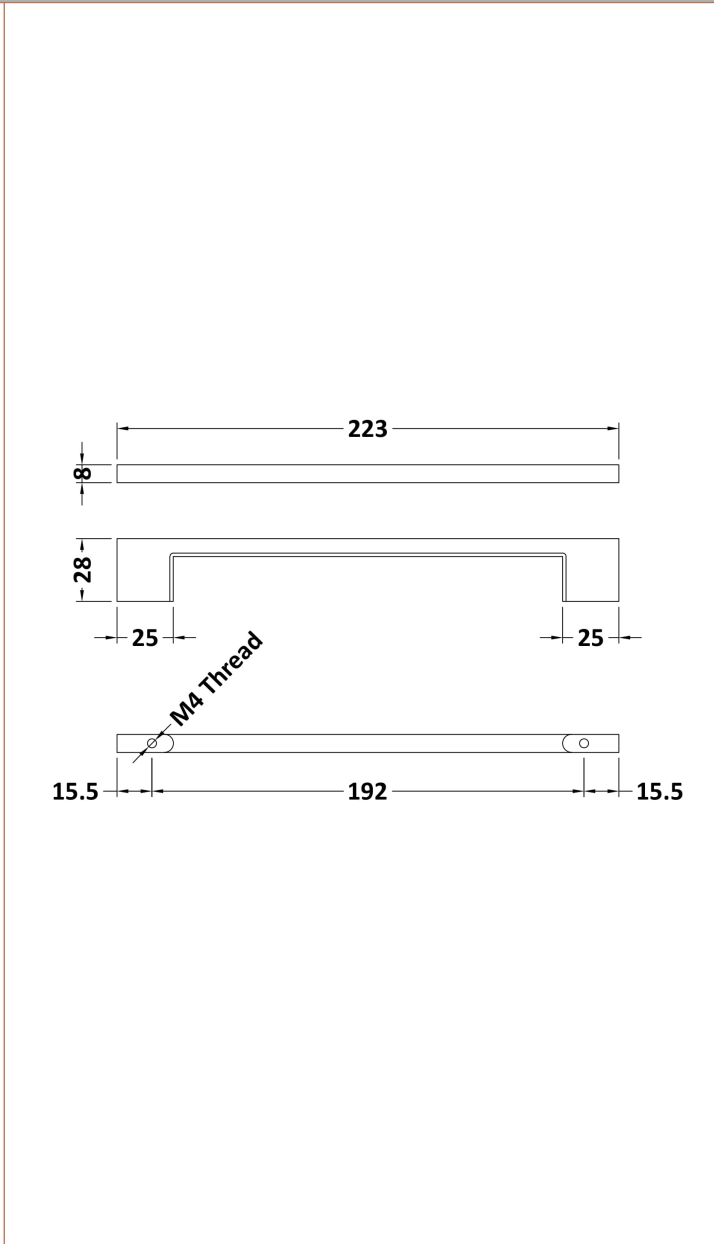

Sales Code: H017

Description: D Handle 192mm

Product Dimensions

Length (mm):	
Width (mm):	8
Height (mm):	223
Depth (mm):	28
Nett Weight (kg):	1.2

Packaging Dimensions

Height (mm):	30
Width (mm):	15
Depth (mm):	225
Gross Weight (kg):	1.2

Packaging Data

Box Colour:	Polybagged
Box Qty:	1
Label Size:	100 x 50
Label Colour:	White Label
Label Qty:	1

Outer Box Dimensions (If Applicable)

Height (mm):	
Width (mm):	
Length (mm):	
Depth (mm):	
Gross Weight (kg):	
Barcode:	5056211879985

Product Details

Country of Origin:	China
Fitting Instruction:	No
CE & UKCA:	N/A
Product Material:	Brass
Heating Element Wattage:	Not Applicable
Colour/Finish:	Brushed Brass
Product Diameter:	N/A
Connection Size:	192mm