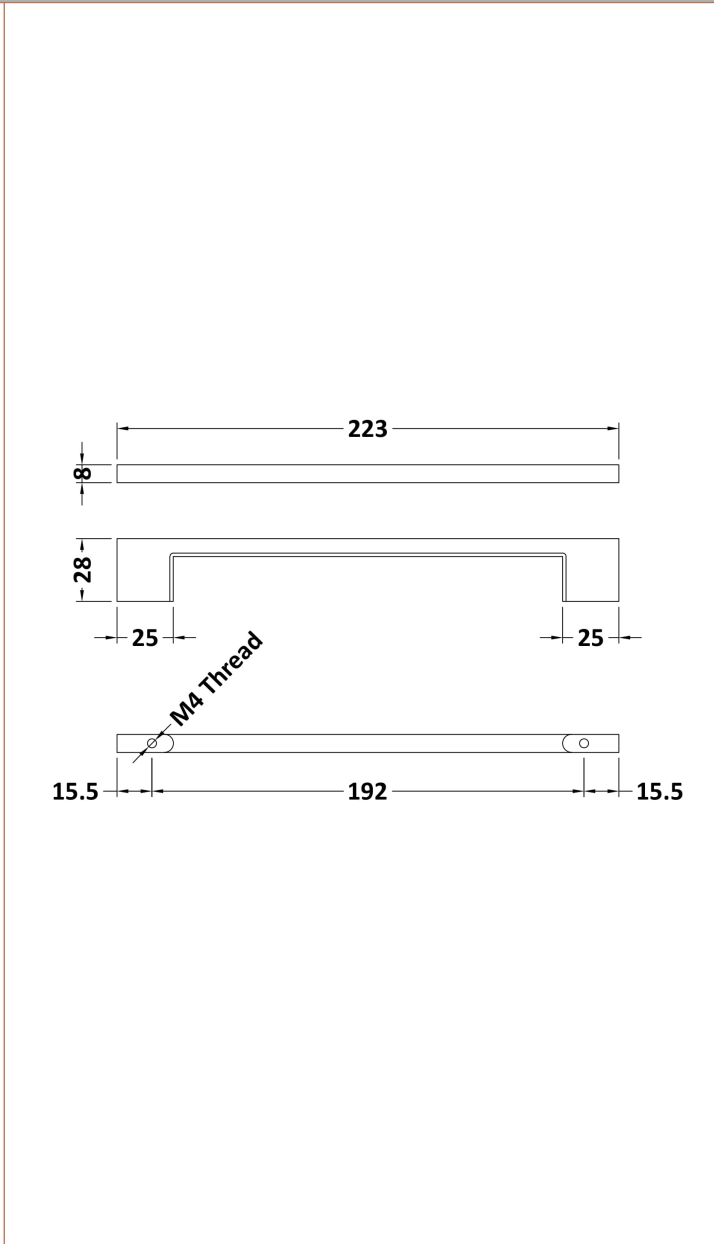

Sales Code: H018

Description: D Handle 192mm

Product Dimensions

Length (mm):	
Width (mm):	8
Height (mm):	223
Depth (mm):	28
Nett Weight (kg):	1.2

Packaging Dimensions

Height (mm):	30
Width (mm):	15
Depth (mm):	225
Gross Weight (kg):	1.2

Packaging Data

Box Colour:	Polybagged
Box Qty:	1
Label Size:	100 x 50
Label Colour:	White Label
Label Qty:	1

Outer Box Dimensions (If Applicable)

Height (mm):	
Width (mm):	
Length (mm):	
Depth (mm):	
Gross Weight (kg):	
Barcode:	5056211879992

Product Details

Country of Origin:	China
Fitting Instruction:	No
CE & UKCA:	N/A
Product Material:	Brass
Heating Element Wattage:	Not Applicable
Colour/Finish:	Black
Product Diameter:	N/A
Connection Size:	192mm