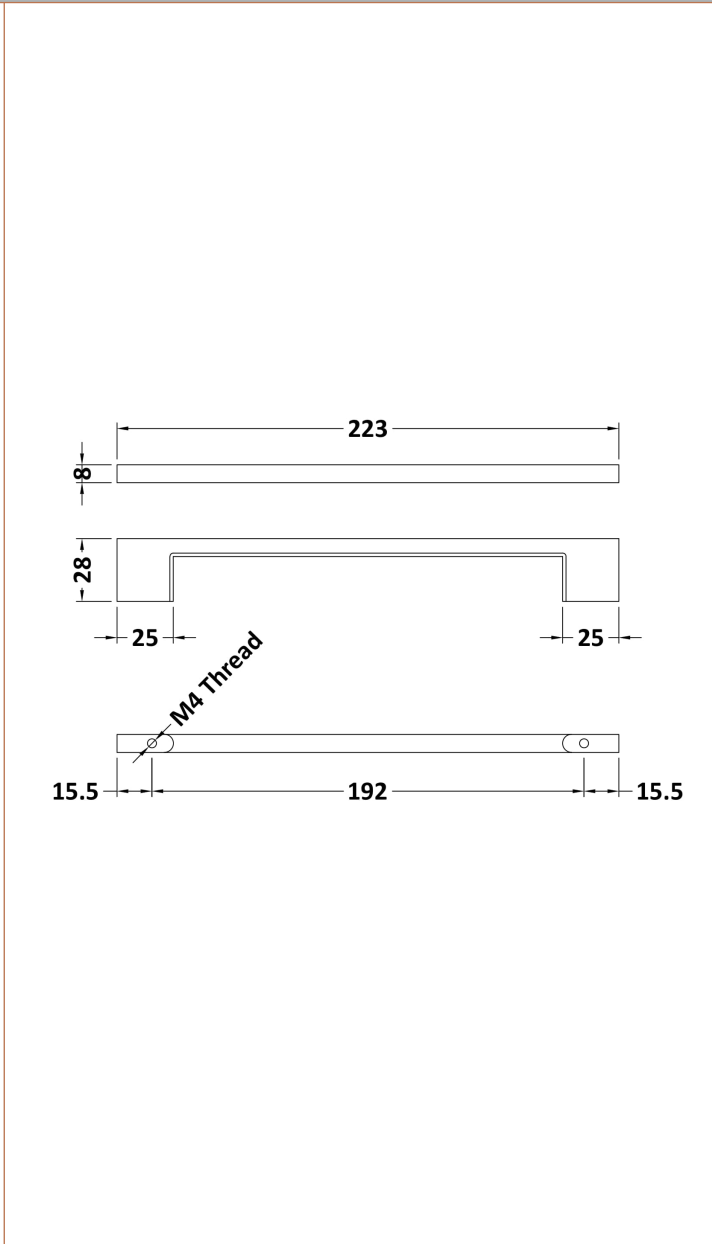

Sales Code: H018

Description: D Handle 192mm

Product Dimensions

Length (mm):	
Width (mm):	8
Height (mm):	223
Depth (mm):	28
Nett Weight (kg):	1.2

Packaging Dimensions

Height (mm):	30
Width (mm):	15
Depth (mm):	225
Gross Weight (kg):	1.2

Packaging Data

Box Colour:	Polybagged
Box Qty:	1
Label Size:	100 x 50
Label Colour:	White Label
Label Qty:	1

Outer Box Dimensions (If Applicable)

Height (mm):	
Width (mm):	
Length (mm):	
Depth (mm):	
Gross Weight (kg):	
Barcode:	5056211879992

Product Details

Country of Origin:	China
Fitting Instruction:	No
CE & UKCA:	N/A
Product Material:	Brass
Heating Element Wattage:	Not Applicable
Colour/Finish:	Black
Product Diameter:	N/A
Connection Size:	192mm