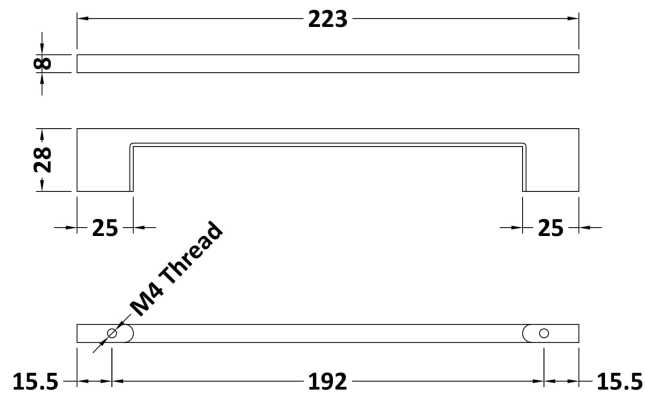

Sales Code: H019

Description: D Handle 192mm

Product Dimensions

Length (mm):	
Width (mm):	8
Height (mm):	223
Depth (mm):	28
Nett Weight (kg):	1.2

Packaging Dimensions

Height (mm):	30
Width (mm):	15
Depth (mm):	225
Gross Weight (kg):	1.2

Packaging Data

Box Colour:	
Box Qty:	1
Label Size:	100 x 50
Label Colour:	White Label
Label Qty:	1

Outer Box Dimensions (If Applicable)

Height (mm):	
Width (mm):	
Length (mm):	
Depth (mm):	
Gross Weight (kg):	
Barcode:	5056211880004

Product Details

Country of Origin:	China
Fitting Instruction:	No
CE & UKCA:	N/A
Product Material:	Brass
Heating Element Wattage:	Not Applicable
Colour/Finish:	Copper
Product Diameter:	N/A
Connection Size:	192mm