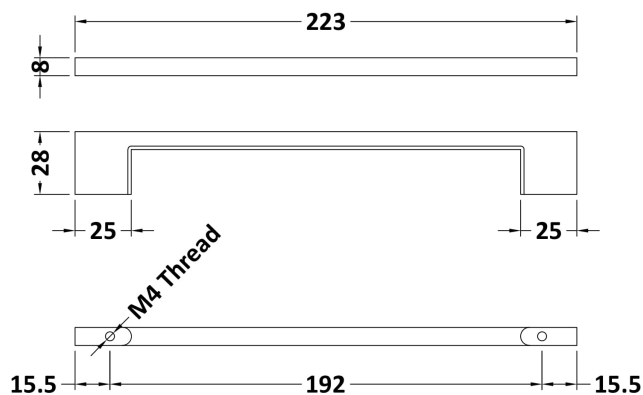

Sales Code: H019

Description: D Handle 192mm

Product Dimensions

Length (mm):	
Width (mm):	8
Height (mm):	223
Depth (mm):	28
Nett Weight (kg):	1.2

Packaging Dimensions

Height (mm):	30
Width (mm):	15
Depth (mm):	225
Gross Weight (kg):	1.2

Packaging Data

Box Colour:	
Box Qty:	1
Label Size:	100 x 50
Label Colour:	White Label
Label Qty:	1

Outer Box Dimensions (If Applicable)

Height (mm):	
Width (mm):	
Length (mm):	
Depth (mm):	
Gross Weight (kg):	
Barcode:	5056211880004

Product Details

Country of Origin:	China
Fitting Instruction:	No
CE & UKCA:	N/A
Product Material:	Brass
Heating Element Wattage:	Not Applicable
Colour/Finish:	Copper
Product Diameter:	N/A
Connection Size:	192mm