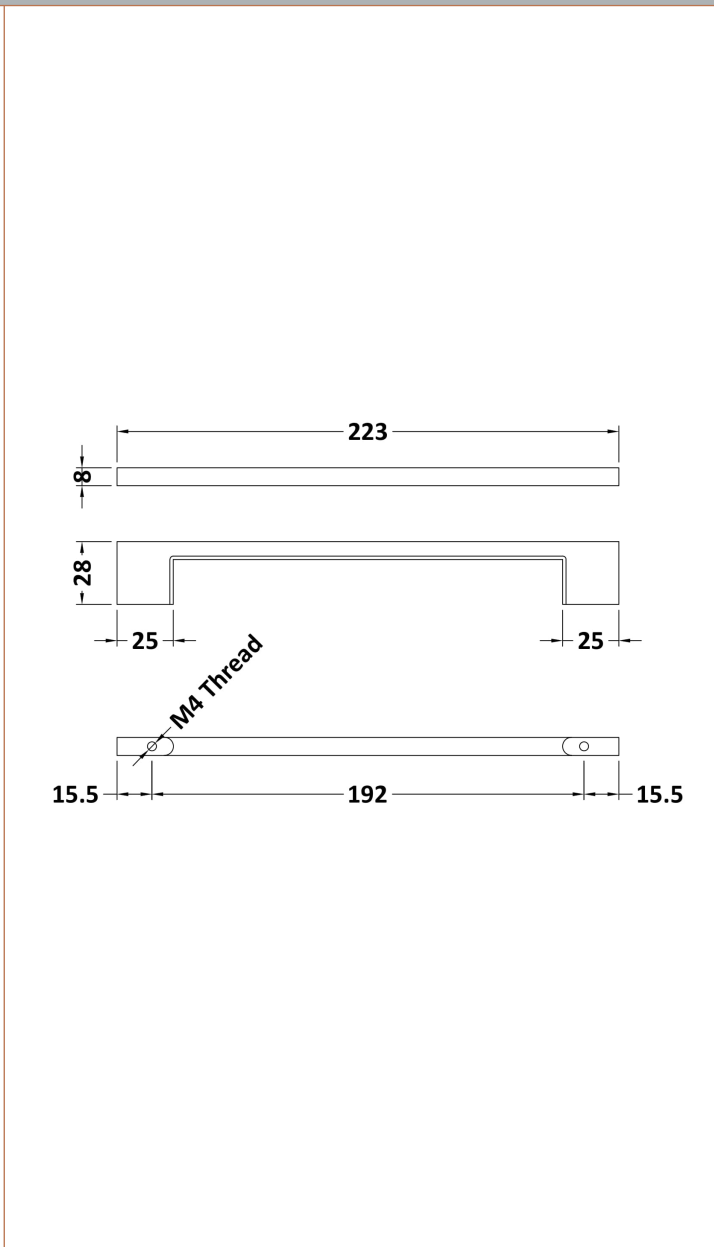

Sales Code: H019

Description: D Handle 192mm

Product Dimensions

Length (mm):	
Width (mm):	8
Height (mm):	223
Depth (mm):	28
Nett Weight (kg):	1.2

Packaging Dimensions

Height (mm):	30
Width (mm):	15
Depth (mm):	225
Gross Weight (kg):	1.2

Packaging Data

Box Colour:	
Box Qty:	1
Label Size:	100 x 50
Label Colour:	White Label
Label Qty:	1

Outer Box Dimensions (If Applicable)

Height (mm):	
Width (mm):	
Length (mm):	
Depth (mm):	
Gross Weight (kg):	
Barcode:	5056211880004

Product Details

Country of Origin:	China
Fitting Instruction:	No
CE & UKCA:	N/A
Product Material:	Brass
Heating Element Wattage:	Not Applicable
Colour/Finish:	Copper
Product Diameter:	N/A
Connection Size:	192mm