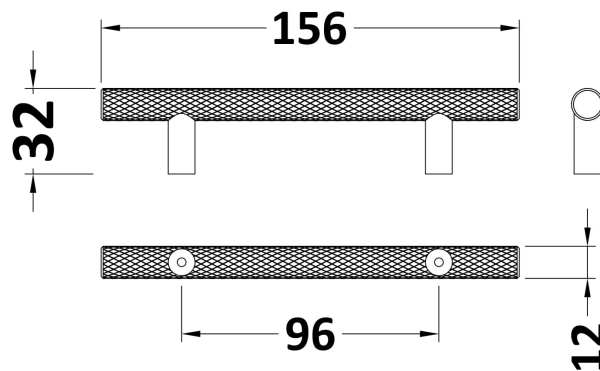

Sales Code: H020

Description: Knurled Bar Handle 96mm Centres

Product Dimensions

Length (mm):	
Width (mm):	16
Height (mm):	155
Depth (mm):	36
Nett Weight (kg):	0.01

Packaging Dimensions

Height (mm):	220
Width (mm):	1
Depth (mm):	1
Gross Weight (kg):	0.01

Packaging Data

Box Colour:	Polybagged
Box Qty:	1
Label Size:	100 x 50
Label Colour:	White Label
Label Qty:	1

Outer Box Dimensions (If Applicable)

Height (mm):	
Width (mm):	
Length (mm):	
Depth (mm):	
Gross Weight (kg):	
Barcode:	5056211899143

Product Details

Country of Origin:	China
Fitting Instruction:	No
CE & UKCA:	N/A
Product Material:	Brass
Heating Element Wattage:	Not Applicable
Colour/Finish:	Black
Product Diameter:	16 mm
Connection Size:	96mm Centres