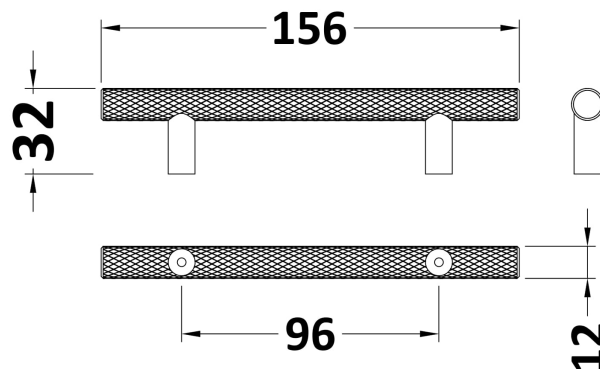

Sales Code: H020

Description: Knurled Bar Handle 96mm Centres

Product Dimensions

Length (mm):	
Width (mm):	16
Height (mm):	155
Depth (mm):	36
Nett Weight (kg):	0.01

Packaging Dimensions

Height (mm):	220
Width (mm):	1
Depth (mm):	1
Gross Weight (kg):	0.01

Packaging Data

Box Colour:	Polybagged
Box Qty:	1
Label Size:	100 x 50
Label Colour:	White Label
Label Qty:	1

Outer Box Dimensions (If Applicable)

Height (mm):	
Width (mm):	
Length (mm):	
Depth (mm):	
Gross Weight (kg):	
Barcode:	5056211899143

Product Details

Country of Origin:	China
Fitting Instruction:	No
CE & UKCA:	N/A
Product Material:	Brass
Heating Element Wattage:	Not Applicable
Colour/Finish:	Black
Product Diameter:	16 mm
Connection Size:	96mm Centres