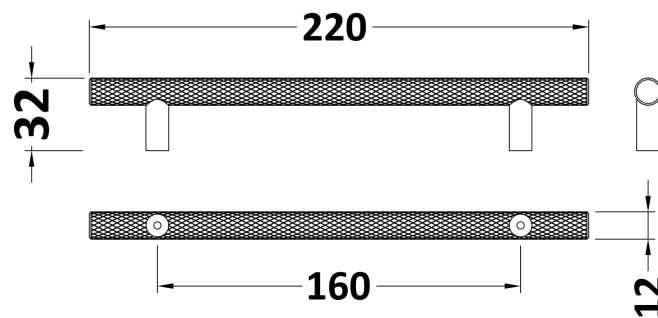

Sales Code: H021

Description: Knurled Bar Handle 160mm Centres

Product Dimensions

Length (mm):	
Width (mm):	16
Height (mm):	155
Depth (mm):	36
Nett Weight (kg):	0.01

Packaging Dimensions

Height (mm):	220
Width (mm):	1
Depth (mm):	1
Gross Weight (kg):	0.01

Packaging Data

Box Colour:	Polybagged
Box Qty:	1
Label Size:	100 x 50
Label Colour:	White Label
Label Qty:	1

Outer Box Dimensions (If Applicable)

Height (mm):	
Width (mm):	
Length (mm):	
Depth (mm):	
Gross Weight (kg):	
Barcode:	5056211899150

Product Details

Country of Origin:	China
Fitting Instruction:	No
CE & UKCA:	N/A
Product Material:	Brass
Heating Element Wattage:	Not Applicable
Colour/Finish:	
Product Diameter:	16 mm
Connection Size:	160mm Centres