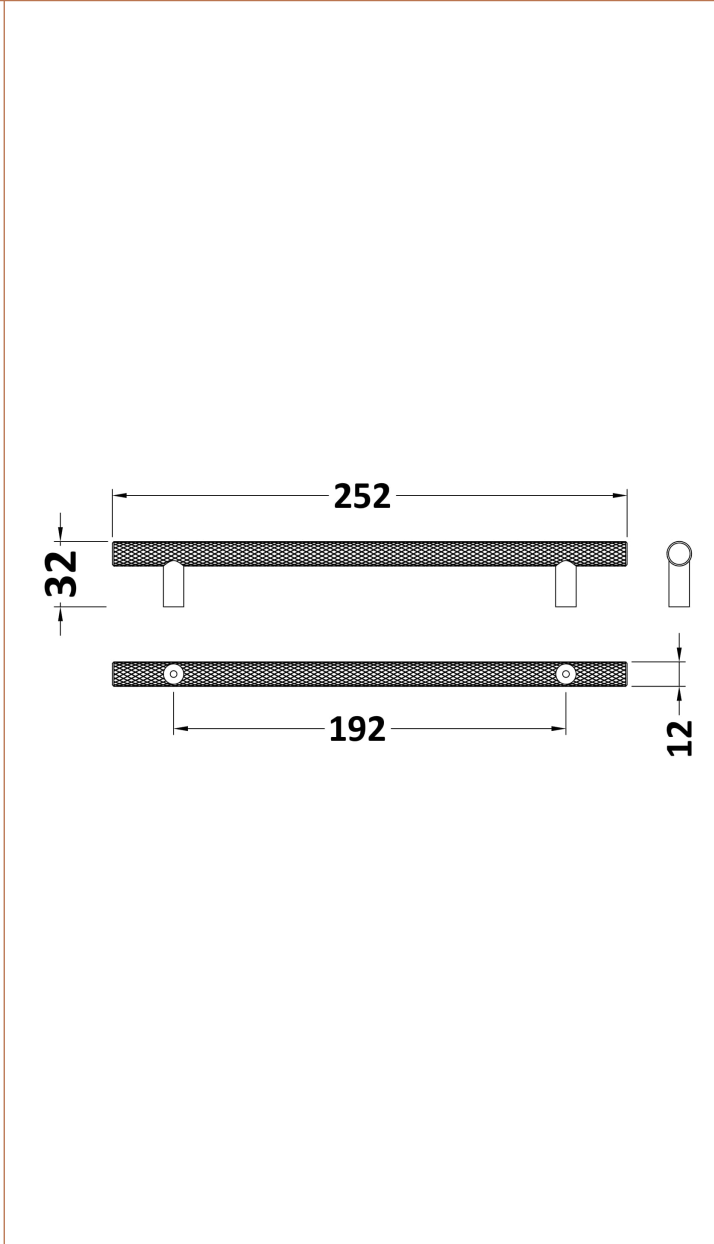

**Sales Code:** H022

**Description:** Knurled Bar Handle 192mm Centres

**Product Dimensions**

Length (mm):	
Width (mm):	16
Height (mm):	155
Depth (mm):	36
Nett Weight (kg):	0.08

**Packaging Dimensions**

Height (mm):	220
Width (mm):	1
Depth (mm):	1
Gross Weight (kg):	0.08

**Packaging Data**

Box Colour:	Polybagged
Box Qty:	1
Label Size:	100 x 50
Label Colour:	White Label
Label Qty:	1

**Outer Box Dimensions (If Applicable)**

Height (mm):	
Width (mm):	
Length (mm):	
Depth (mm):	
Gross Weight (kg):	
Barcode:	5056211899167

**Product Details**

Country of Origin:	China
Fitting Instruction:	No
CE & UKCA:	N/A
Product Material:	Brass
Heating Element Wattage:	Not Applicable
Colour/Finish:	
Product Diameter:	16 mm
Connection Size:	192mm Centres