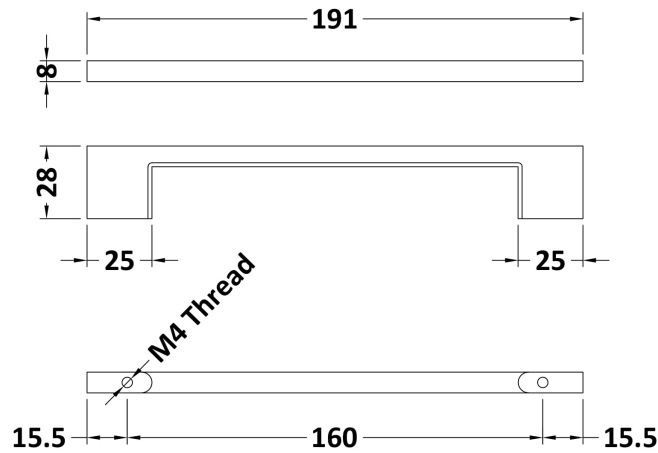

Sales Code: H026

Description: D Handle 160mm Centres

Product Dimensions

Length (mm):	
Width (mm):	8
Height (mm):	191
Depth (mm):	28
Nett Weight (kg):	0.08

Packaging Dimensions

Height (mm):	30
Width (mm):	15
Depth (mm):	190
Gross Weight (kg):	0.08

Packaging Data

Box Colour:	Polybagged
Box Qty:	1
Label Size:	100 x 50
Label Colour:	White Label
Label Qty:	1

Outer Box Dimensions (If Applicable)

Height (mm):	
Width (mm):	
Length (mm):	
Depth (mm):	
Gross Weight (kg):	
Barcode:	5056211887324

Product Details

Country of Origin:	China
Fitting Instruction:	No
CE & UKCA:	N/A
Product Material:	Brass
Heating Element Wattage:	Not Applicable
Colour/Finish:	Chrome
Product Diameter:	N/A
Connection Size:	160mm