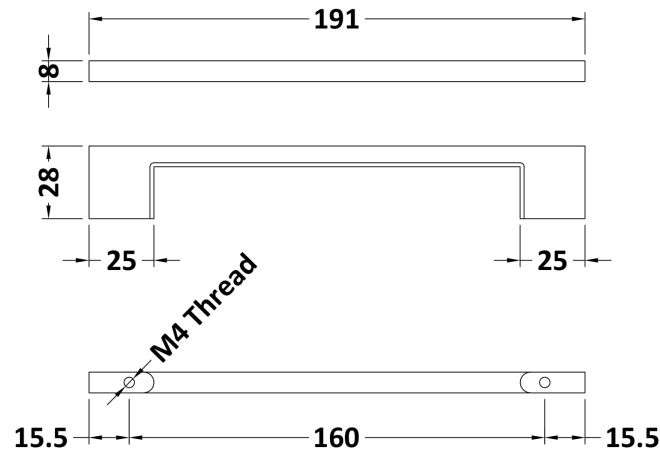

Sales Code: H026

Description: D Handle 160mm Centres

Product Dimensions

Length (mm):	
Width (mm):	8
Height (mm):	191
Depth (mm):	28
Nett Weight (kg):	0.08

Packaging Dimensions

Height (mm):	30
Width (mm):	15
Depth (mm):	190
Gross Weight (kg):	0.08

Packaging Data

Box Colour:	Polybagged
Box Qty:	1
Label Size:	100 x 50
Label Colour:	White Label
Label Qty:	1

Outer Box Dimensions (If Applicable)

Height (mm):	
Width (mm):	
Length (mm):	
Depth (mm):	
Gross Weight (kg):	
Barcode:	5056211887324

Product Details

Country of Origin:	China
Fitting Instruction:	No
CE & UKCA:	N/A
Product Material:	Brass
Heating Element Wattage:	Not Applicable
Colour/Finish:	Chrome
Product Diameter:	N/A
Connection Size:	160mm