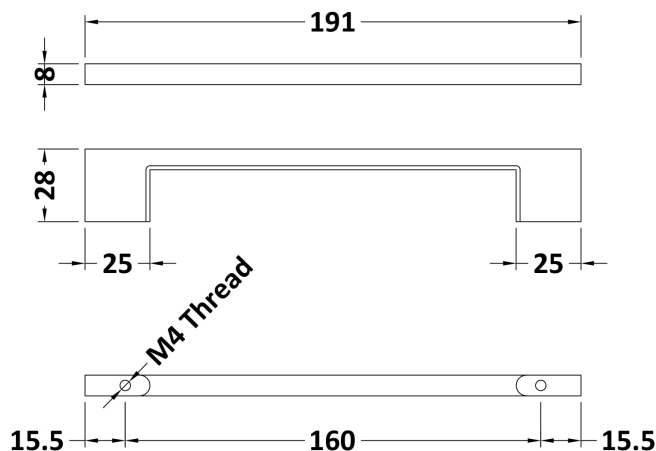

### Product Dimensions

Length (mm):	
Width (mm):	8
Height (mm):	191
Depth (mm):	28
Nett Weight (kg):	0.08

### Packaging Dimensions

Height (mm):	30
Width (mm):	15
Depth (mm):	190
Gross Weight (kg):	0.08

### Outer Box Dimensions (If Applicable)

Height (mm):	
Width (mm):	
Length (mm):	
Depth (mm):	
Gross Weight (kg):	
Barcode:	5056211887331

### Product Details

Country of Origin:	China
Fitting Instruction:	No
CE & UKCA:	N/A
Product Material:	Brass
Heating Element Wattage:	Not Applicable
Colour/Finish:	Brushed Brass
Product Diameter:	N/A
Connection Size:	160mm