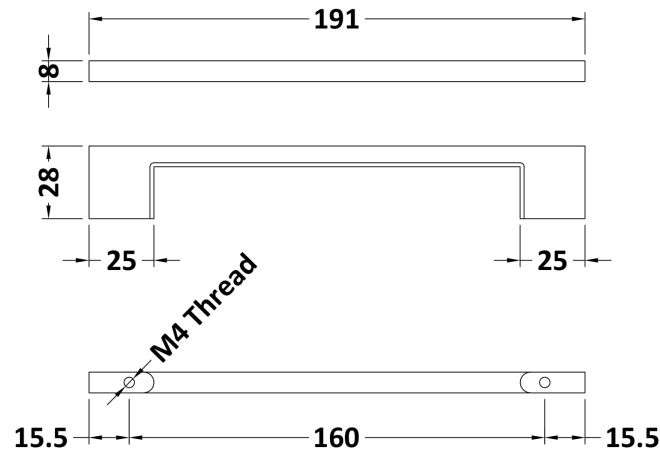

Sales Code: H028

Description: D Handle 160mm

Product Dimensions

| | |
|-------------------|------|
| Length (mm): | |
| Width (mm): | 8 |
| Height (mm): | 191 |
| Depth (mm): | 28 |
| Nett Weight (kg): | 0.08 |

Packaging Dimensions

| | |
|--------------------|------|
| Height (mm): | 30 |
| Width (mm): | 15 |
| Depth (mm): | 190 |
| Gross Weight (kg): | 0.08 |

Packaging Data

| | |
|---------------|-------------|
| Box Colour: | Polybagged |
| Box Qty: | 1 |
| Label Size: | 100 x 50 |
| Label Colour: | White Label |
| Label Qty: | 1 |

Outer Box Dimensions (If Applicable)

| | |
|--------------------|---------------|
| Height (mm): | |
| Width (mm): | |
| Length (mm): | |
| Depth (mm): | |
| Gross Weight (kg): | |
| Barcode: | 5056211887348 |

Product Details

| | |
|--------------------------|----------------|
| Country of Origin: | China |
| Fitting Instruction: | No |
| CE & UKCA: | N/A |
| Product Material: | Brass |
| Heating Element Wattage: | Not Applicable |
| Colour/Finish: | Black |
| Product Diameter: | N/A |
| Connection Size: | 160mm |