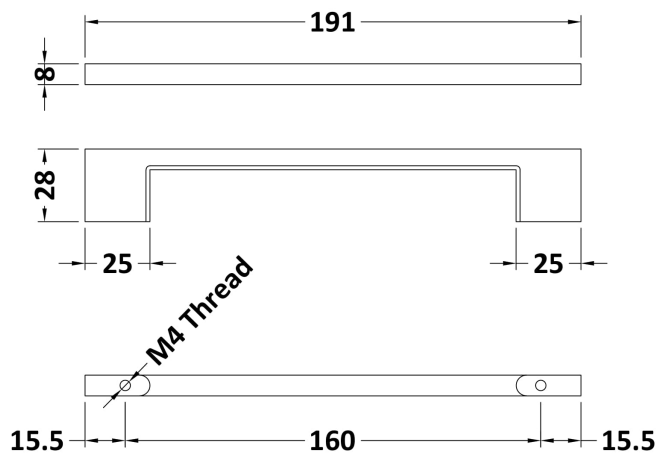

Sales Code: H028

Description: D Handle 160mm

Product Dimensions

Length (mm):	
Width (mm):	8
Height (mm):	191
Depth (mm):	28
Nett Weight (kg):	0.08

Packaging Dimensions

Height (mm):	30
Width (mm):	15
Depth (mm):	190
Gross Weight (kg):	0.08

Packaging Data

Box Colour:	Polybagged
Box Qty:	1
Label Size:	100 x 50
Label Colour:	White Label
Label Qty:	1

Outer Box Dimensions (If Applicable)

Height (mm):	
Width (mm):	
Length (mm):	
Depth (mm):	
Gross Weight (kg):	
Barcode:	5056211887348

Product Details

Country of Origin:	China
Fitting Instruction:	No
CE & UKCA:	N/A
Product Material:	Brass
Heating Element Wattage:	Not Applicable
Colour/Finish:	Black
Product Diameter:	N/A
Connection Size:	160mm