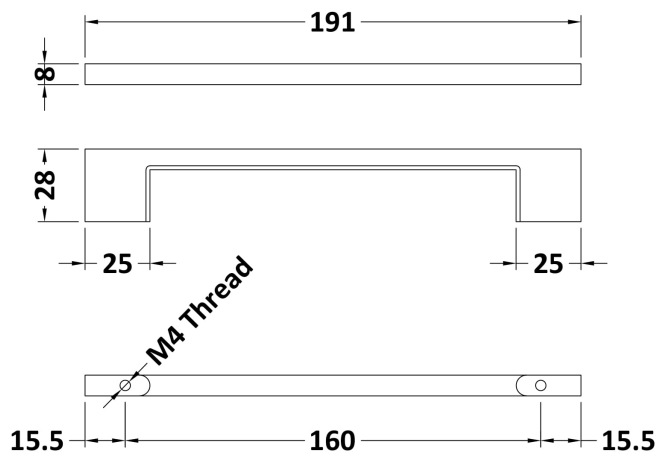

### Product Dimensions

Length (mm):	
Width (mm):	8
Height (mm):	191
Depth (mm):	28
Nett Weight (kg):	0.08

### Packaging Dimensions

Height (mm):	30
Width (mm):	15
Depth (mm):	190
Gross Weight (kg):	0.08

### Outer Box Dimensions (If Applicable)

Height (mm):	
Width (mm):	
Length (mm):	
Depth (mm):	
Gross Weight (kg):	
Barcode:	5056211887355

### Product Details

Country of Origin:	China
Fitting Instruction:	No
CE & UKCA:	N/A
Product Material:	Brass
Heating Element Wattage:	Not Applicable
Colour/Finish:	Copper
Product Diameter:	N/A
Connection Size:	160mm