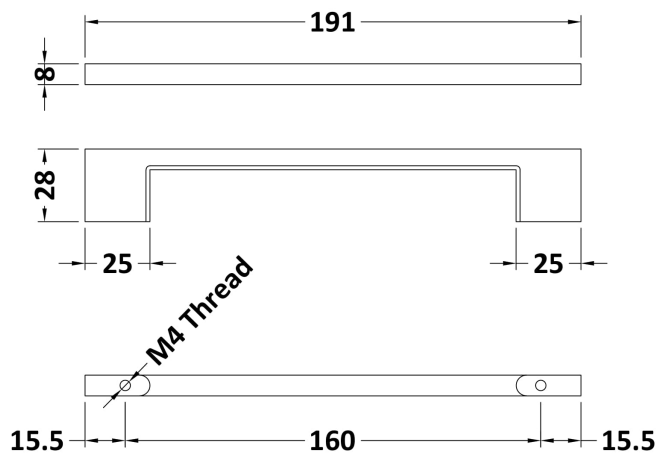

Sales Code: H029

Description: D Handle 160mm

Product Dimensions

Length (mm):	
Width (mm):	8
Height (mm):	191
Depth (mm):	28
Nett Weight (kg):	0.08

Packaging Dimensions

Height (mm):	30
Width (mm):	15
Depth (mm):	190
Gross Weight (kg):	0.08

Packaging Data

Box Colour:	Polybagged
Box Qty:	1
Label Size:	100 x 50
Label Colour:	White Label
Label Qty:	1

Outer Box Dimensions (If Applicable)

Height (mm):	
Width (mm):	
Length (mm):	
Depth (mm):	
Gross Weight (kg):	
Barcode:	5056211887355

Product Details

Country of Origin:	China
Fitting Instruction:	No
CE & UKCA:	N/A
Product Material:	Brass
Heating Element Wattage:	Not Applicable
Colour/Finish:	Copper
Product Diameter:	N/A
Connection Size:	160mm