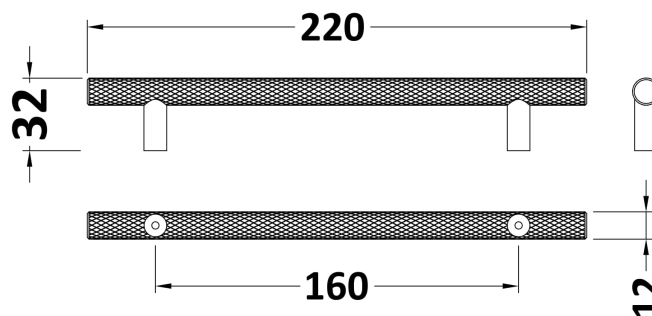

Sales Code: H031

Description: Knurled Bar Handle 160mm Centres

Product Dimensions

Length (mm):	
Width (mm):	16
Height (mm):	155
Depth (mm):	36
Nett Weight (kg):	0.01

Packaging Dimensions

Height (mm):	220
Width (mm):	1
Depth (mm):	1
Gross Weight (kg):	0.01

Packaging Data

Box Colour:	Polybagged
Box Qty:	1
Label Size:	100 x 50
Label Colour:	White Label
Label Qty:	1

Outer Box Dimensions (If Applicable)

Height (mm):	
Width (mm):	
Length (mm):	
Depth (mm):	
Gross Weight (kg):	
Barcode:	5056211899129

Product Details

Country of Origin:	China
Fitting Instruction:	No
CE & UKCA:	N/A
Product Material:	Brass
Heating Element Wattage:	Not Applicable
Colour/Finish:	
Product Diameter:	16 mm
Connection Size:	160mm Centres