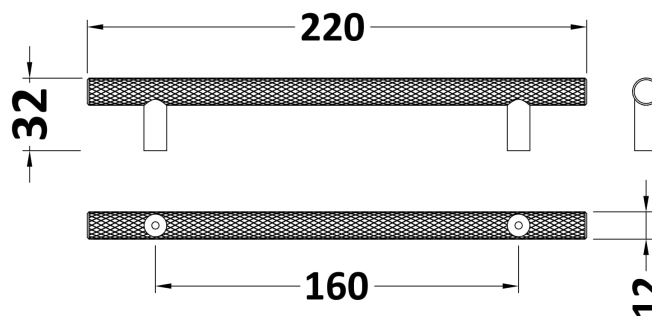

**Sales Code:** H031

**Description:** Knurled Bar Handle 160mm Centres

**Product Dimensions**

Length (mm):	
Width (mm):	16
Height (mm):	155
Depth (mm):	36
Nett Weight (kg):	0.01

**Packaging Dimensions**

Height (mm):	220
Width (mm):	1
Depth (mm):	1
Gross Weight (kg):	0.01

**Packaging Data**

Box Colour:	Polybagged
Box Qty:	1
Label Size:	100 x 50
Label Colour:	White Label
Label Qty:	1

**Outer Box Dimensions (If Applicable)**

Height (mm):	
Width (mm):	
Length (mm):	
Depth (mm):	
Gross Weight (kg):	
Barcode:	5056211899129

**Product Details**

Country of Origin:	China
Fitting Instruction:	No
CE & UKCA:	N/A
Product Material:	Brass
Heating Element Wattage:	Not Applicable
Colour/Finish:	
Product Diameter:	16 mm
Connection Size:	160mm Centres