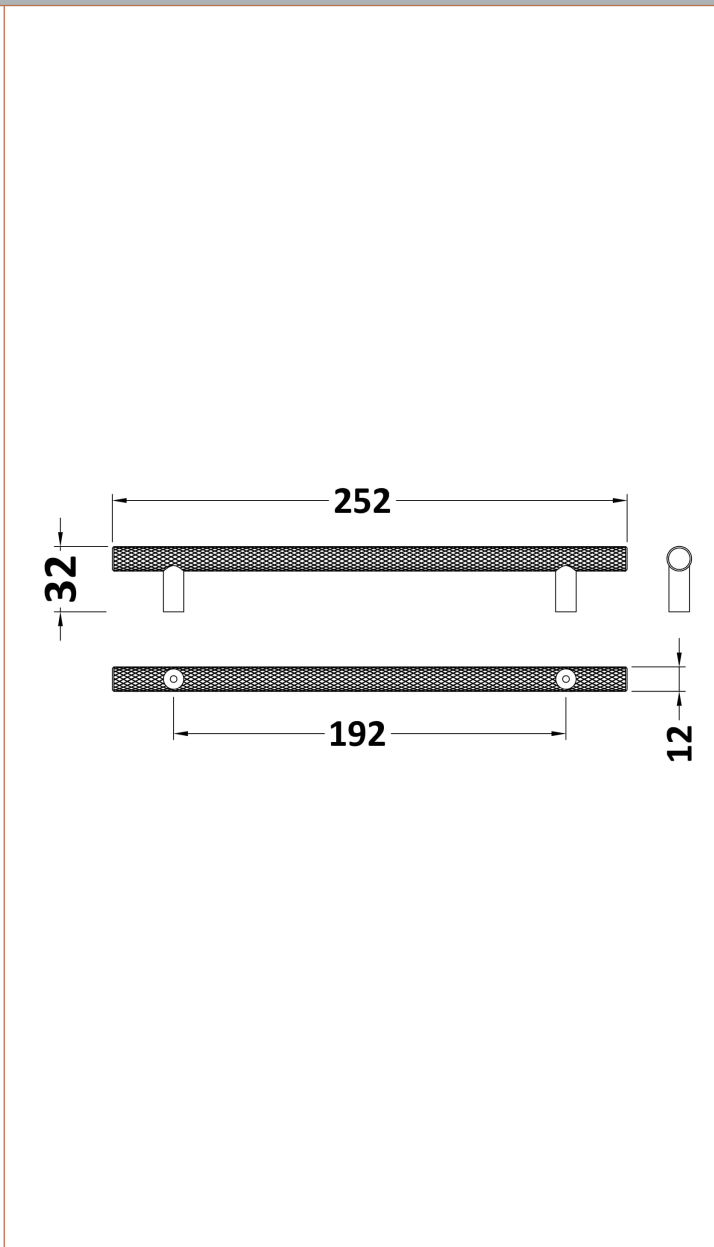

Sales Code: H032

Description: Knurled Bar Handle 192mm Centres

Product Dimensions

Length (mm):	
Width (mm):	16
Height (mm):	155
Depth (mm):	36
Nett Weight (kg):	0.08

Packaging Dimensions

Height (mm):	220
Width (mm):	1
Depth (mm):	1
Gross Weight (kg):	0.08

Packaging Data

Box Colour:	Polybagged
Box Qty:	1
Label Size:	100 x 50
Label Colour:	White Label
Label Qty:	1

Outer Box Dimensions (If Applicable)

Height (mm):	
Width (mm):	
Length (mm):	
Depth (mm):	
Gross Weight (kg):	
Barcode:	5056211899136

Product Details

Country of Origin:	China
Fitting Instruction:	No
CE & UKCA:	N/A
Product Material:	Brass
Heating Element Wattage:	Not Applicable
Colour/Finish:	
Product Diameter:	16 mm
Connection Size:	192mm Centres