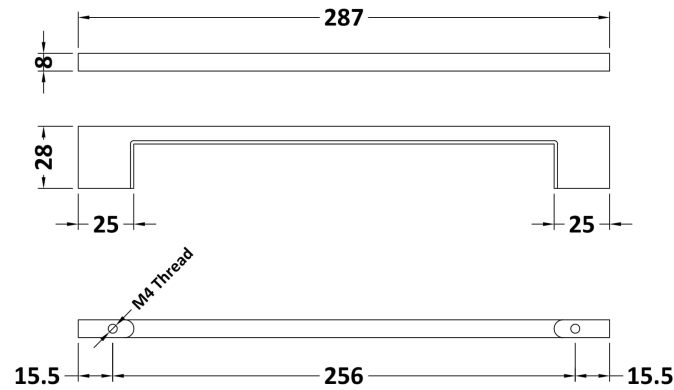

### Product Dimensions

Length (mm):	
Width (mm):	287
Height (mm):	8
Depth (mm):	28
Nett Weight (kg):	0.5

### Packaging Dimensions

Height (mm):	287
Width (mm):	28
Depth (mm):	10
Gross Weight (kg):	0.5

### Outer Box Dimensions (If Applicable)

Height (mm):	
Width (mm):	
Length (mm):	
Depth (mm):	
Gross Weight (kg):	
Barcode:	5055369051656

### Product Details

Country of Origin:	China
Fitting Instruction:	No
CE & UKCA:	
Product Material:	Stainless Steel
Heating Element Wattage:	Not Applicable
Colour/Finish:	Chrome
Product Diameter:	N/A
Connection Size:	256mm