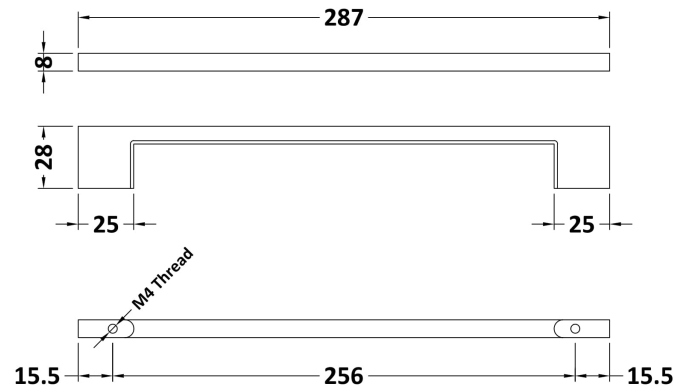

Sales Code: H036

Description: D Handle 256mm Centres

Product Dimensions

Length (mm):	
Width (mm):	287
Height (mm):	8
Depth (mm):	28
Nett Weight (kg):	0.5

Packaging Dimensions

Height (mm):	287
Width (mm):	28
Depth (mm):	10
Gross Weight (kg):	0.5

Packaging Data

Box Colour:	Polybagged
Box Qty:	1
Label Size:	x
Label Colour:	
Label Qty:	1

Outer Box Dimensions (If Applicable)

Height (mm):	
Width (mm):	
Length (mm):	
Depth (mm):	
Gross Weight (kg):	
Barcode:	5055369051656

Product Details

Country of Origin:	China
Fitting Instruction:	No
CE & UKCA:	
Product Material:	Stainless Steel
Heating Element Wattage:	Not Applicable
Colour/Finish:	Chrome
Product Diameter:	N/A
Connection Size:	256mm