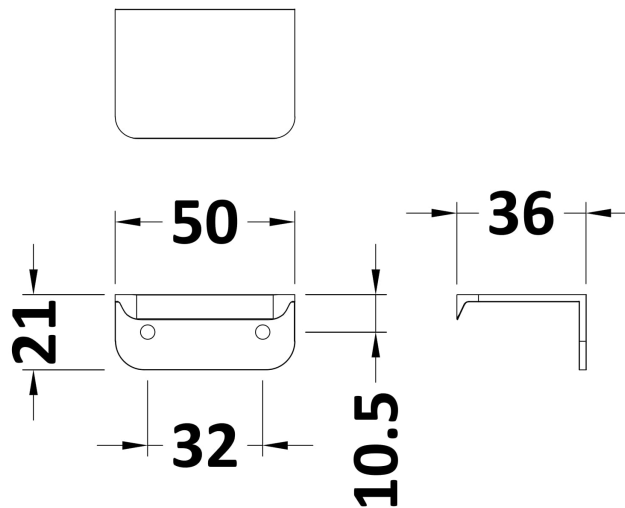

Sales Code: H050

Description: Rear Fixed Base Handle 50mm

Product Dimensions

Length (mm):	
Width (mm):	50
Height (mm):	21
Depth (mm):	37
Nett Weight (kg):	0.25

Packaging Dimensions

Height (mm):	50
Width (mm):	50
Depth (mm):	30
Gross Weight (kg):	0.25

Packaging Data

Box Colour:	Polybagged
Box Qty:	1
Label Size:	100 x 50
Label Colour:	White Label
Label Qty:	1

Outer Box Dimensions (If Applicable)

Height (mm):	
Width (mm):	
Length (mm):	
Depth (mm):	
Gross Weight (kg):	
Barcode:	5055275818282

Product Details

Country of Origin:	United Kingdom
Fitting Instruction:	No
CE & UKCA:	N/A
Product Material:	Brass
Heating Element Wattage:	Not Applicable
Colour/Finish:	Chrome
Product Diameter:	N/A
Connection Size:	30mm Centres