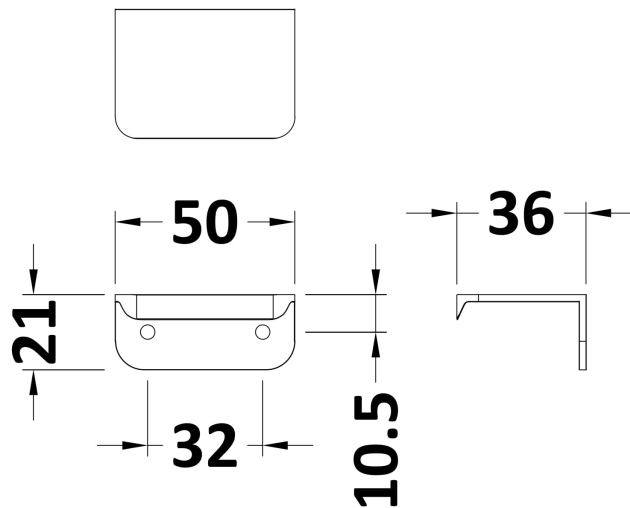

Sales Code: H050

Description: Rear Fixed Base Handle 50mm

Product Dimensions

Length (mm):	
Width (mm):	50
Height (mm):	21
Depth (mm):	37
Nett Weight (kg):	0.25

Packaging Dimensions

Height (mm):	50
Width (mm):	50
Depth (mm):	30
Gross Weight (kg):	0.25

Packaging Data

Box Colour:	Polybagged
Box Qty:	1
Label Size:	100 x 50
Label Colour:	White Label
Label Qty:	1

Outer Box Dimensions (If Applicable)

Height (mm):	
Width (mm):	
Length (mm):	
Depth (mm):	
Gross Weight (kg):	
Barcode:	5055275818282

Product Details

Country of Origin:	United Kingdom
Fitting Instruction:	No
CE & UKCA:	N/A
Product Material:	Brass
Heating Element Wattage:	Not Applicable
Colour/Finish:	Chrome
Product Diameter:	N/A
Connection Size:	30mm Centres