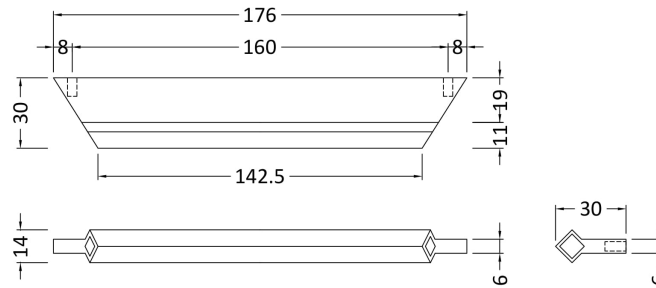

### Product Dimensions

Length (mm):	
Width (mm):	176
Height (mm):	14
Depth (mm):	30
Nett Weight (kg):	0.07

### Packaging Dimensions

Height (mm):	30
Width (mm):	20
Depth (mm):	41
Gross Weight (kg):	0.07

### Outer Box Dimensions (If Applicable)

Height (mm):	
Width (mm):	
Length (mm):	
Depth (mm):	
Gross Weight (kg):	
Barcode:	5056211899976

### Product Details

Country of Origin:	Turkey
Fitting Instruction:	No
CE & UKCA:	N/A
Product Material:	Aluminium
Heating Element Wattage:	Not Applicable
Colour/Finish:	Chrome
Product Diameter:	14 mm
Connection Size:	160mm Centres