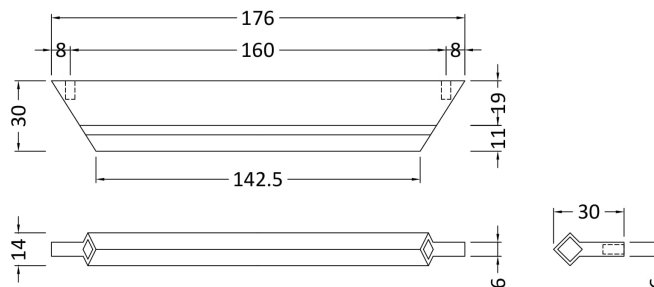

Sales Code: H101

Description: Profile Handle 160mm

Product Dimensions

Length (mm):	
Width (mm):	176
Height (mm):	14
Depth (mm):	30
Nett Weight (kg):	0.07

Packaging Dimensions

Height (mm):	30
Width (mm):	20
Depth (mm):	41
Gross Weight (kg):	0.07

Packaging Data

Box Colour:	Polybagged
Box Qty:	1
Label Size:	100 x 50
Label Colour:	White Label
Label Qty:	1

Outer Box Dimensions (If Applicable)

Height (mm):	
Width (mm):	
Length (mm):	
Depth (mm):	
Gross Weight (kg):	
Barcode:	5056211899976

Product Details

Country of Origin:	Turkey
Fitting Instruction:	No
CE & UKCA:	N/A
Product Material:	Aluminium
Heating Element Wattage:	Not Applicable
Colour/Finish:	Chrome
Product Diameter:	14 mm
Connection Size:	160mm Centres