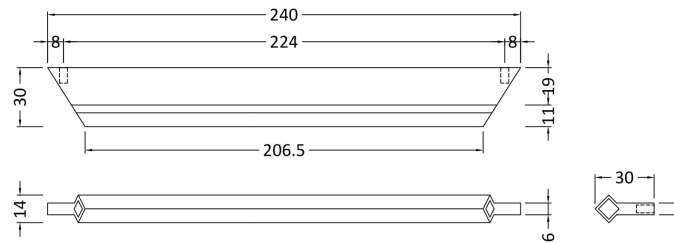

### Product Dimensions

Length (mm):	
Width (mm):	240
Height (mm):	14
Depth (mm):	30
Nett Weight (kg):	0.1

### Packaging Dimensions

Height (mm):	30
Width (mm):	20
Depth (mm):	41
Gross Weight (kg):	0.1

### Outer Box Dimensions (If Applicable)

Height (mm):	
Width (mm):	
Length (mm):	
Depth (mm):	
Gross Weight (kg):	
Barcode:	5056211899952

### Product Details

Country of Origin:	Turkey
Fitting Instruction:	No
CE & UKCA:	N/A
Product Material:	Aluminium
Heating Element Wattage:	Not Applicable
Colour/Finish:	Chrome
Product Diameter:	16 mm
Connection Size:	224mm Centres