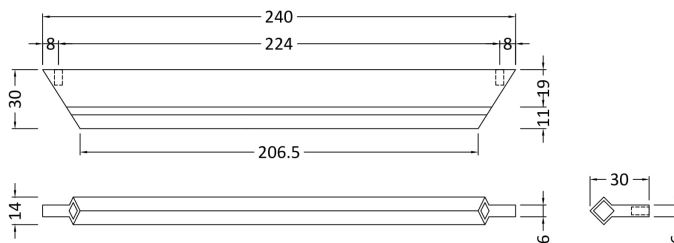

Sales Code: H102

Description: Profile Handle 224mm

Product Dimensions

Length (mm):	
Width (mm):	240
Height (mm):	14
Depth (mm):	30
Nett Weight (kg):	0.1

Packaging Dimensions

Height (mm):	30
Width (mm):	20
Depth (mm):	41
Gross Weight (kg):	0.1

Packaging Data

Box Colour:	Polybagged
Box Qty:	1
Label Size:	100 x 50
Label Colour:	White Label
Label Qty:	1

Outer Box Dimensions (If Applicable)

Height (mm):	
Width (mm):	
Length (mm):	
Depth (mm):	
Gross Weight (kg):	
Barcode:	5056211899952

Product Details

Country of Origin:	Turkey
Fitting Instruction:	No
CE & UKCA:	N/A
Product Material:	Aluminium
Heating Element Wattage:	Not Applicable
Colour/Finish:	Chrome
Product Diameter:	16 mm
Connection Size:	224mm Centres