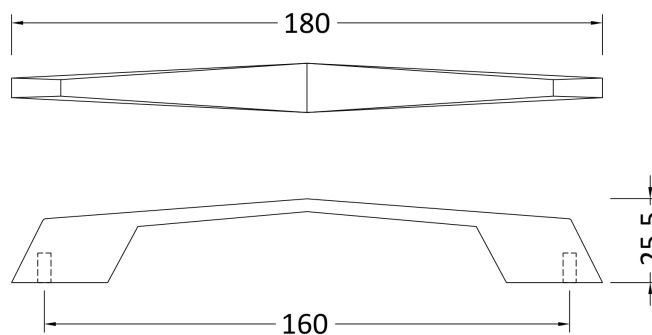

Sales Code: H103

Description: D Shaped Handle 160mm

Product Dimensions

Length (mm):	
Width (mm):	180
Height (mm):	14
Depth (mm):	30
Nett Weight (kg):	0.11

Packaging Dimensions

Height (mm):	30
Width (mm):	20
Depth (mm):	31
Gross Weight (kg):	0.11

Packaging Data

Box Colour:	Polybagged
Box Qty:	1
Label Size:	100 x 50
Label Colour:	White Label
Label Qty:	1

Outer Box Dimensions (If Applicable)

Height (mm):	
Width (mm):	
Length (mm):	
Depth (mm):	
Gross Weight (kg):	
Barcode:	5056211899938

Product Details

Country of Origin:	Turkey
Fitting Instruction:	No
CE & UKCA:	N/A
Product Material:	Zamac
Heating Element Wattage:	Not Applicable
Colour/Finish:	Chrome
Product Diameter:	14 mm
Connection Size:	160mm Centres