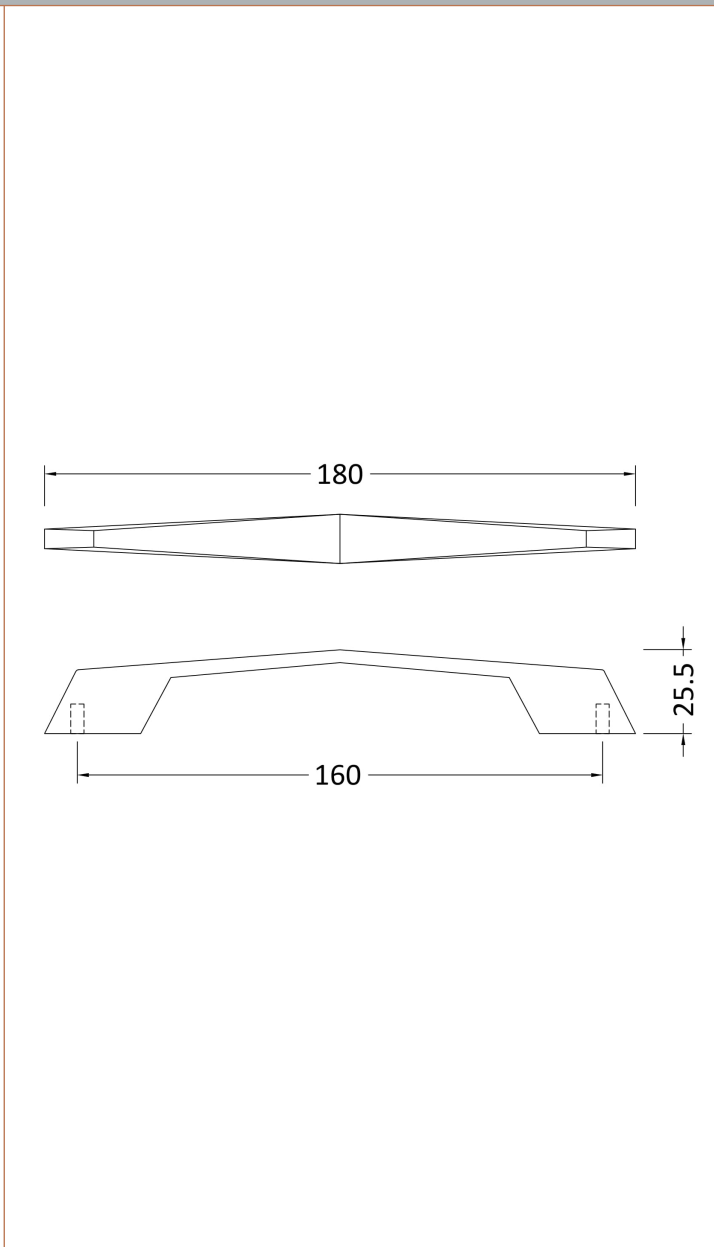

**Sales Code:** H103

**Description:** D Shaped Handle 160mm

**Product Dimensions**

|                   |      |
|-------------------|------|
| Length (mm):      |      |
| Width (mm):       | 180  |
| Height (mm):      | 14   |
| Depth (mm):       | 30   |
| Nett Weight (kg): | 0.11 |

**Packaging Dimensions**

|                    |      |
|--------------------|------|
| Height (mm):       | 30   |
| Width (mm):        | 20   |
| Depth (mm):        | 31   |
| Gross Weight (kg): | 0.11 |

**Packaging Data**

|               |             |
|---------------|-------------|
| Box Colour:   | Polybagged  |
| Box Qty:      | 1           |
| Label Size:   | 100 x 50    |
| Label Colour: | White Label |
| Label Qty:    | 1           |

**Outer Box Dimensions (If Applicable)**

|                    |               |
|--------------------|---------------|
| Height (mm):       |               |
| Width (mm):        |               |
| Length (mm):       |               |
| Depth (mm):        |               |
| Gross Weight (kg): |               |
| Barcode:           | 5056211899938 |