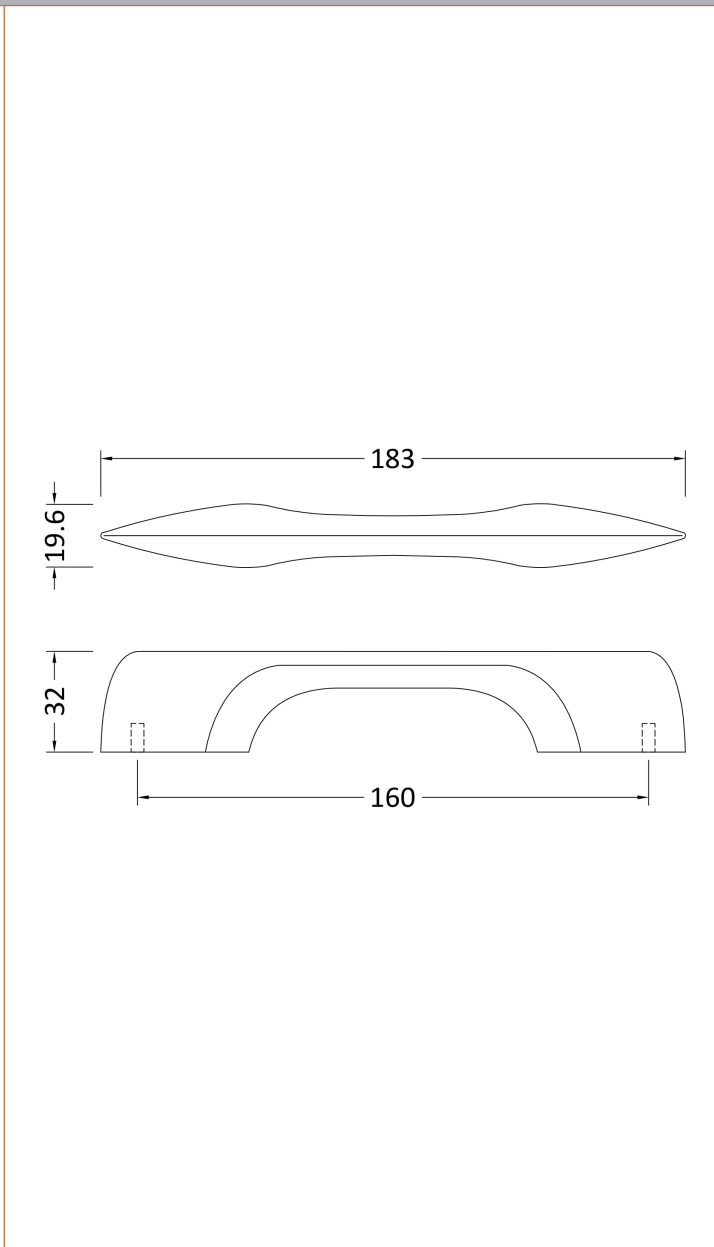

Sales Code: H105

Description: D Shaped Handle 160mm

Product Dimensions	
Length (mm):	
Width (mm):	183
Height (mm):	20
Depth (mm):	32
Nett Weight (kg):	0.18
Packaging Dimensions	
Height (mm):	30
Width (mm):	20
Depth (mm):	31
Gross Weight (kg):	0.18
Packaging Data	
Box Colour:	Polybagged
Box Qty:	1
Label Size:	100 x 50
Label Colour:	White Label
Label Qty:	1
Outer Box Dimensions (If Applicable)	
Height (mm):	
Width (mm):	
Length (mm):	
Depth (mm):	
Gross Weight (kg):	
Barcode:	5056211899891
Product Details	
Country of Origin:	Turkey
Fitting Instruction:	No
CE & UKCA:	N/A
Product Material:	Zamac
Heating Element Wattage:	Not Applicable
Colour/Finish:	Chrome
Product Diameter:	20 mm
Connection Size:	160 Centres