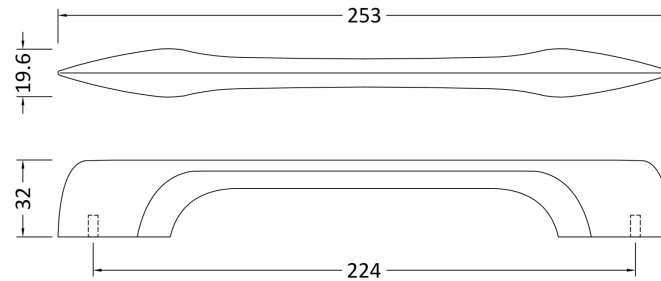

Sales Code: H106

Description: D Shaped Handle 224mm

Product Dimensions

Length (mm):	
Width (mm):	253
Height (mm):	20
Depth (mm):	32
Nett Weight (kg):	0.22

Packaging Dimensions

Height (mm):	30
Width (mm):	20
Depth (mm):	31
Gross Weight (kg):	0.22

Packaging Data

Box Colour:	Polybagged
Box Qty:	1
Label Size:	100 x 50
Label Colour:	White Label
Label Qty:	1

Outer Box Dimensions (If Applicable)

Height (mm):	
Width (mm):	
Length (mm):	
Depth (mm):	
Gross Weight (kg):	
Barcode:	5056211899877

Product Details

Country of Origin:	Turkey
Fitting Instruction:	No
CE & UKCA:	N/A
Product Material:	Zamac
Heating Element Wattage:	Not Applicable
Colour/Finish:	Chrome
Product Diameter:	20 mm
Connection Size:	224mm Centres