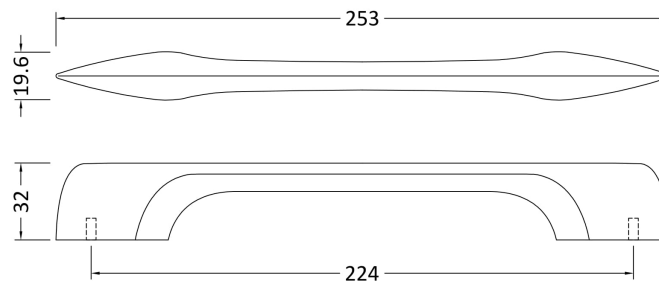

**Sales Code:** H106

**Description:** D Shaped Handle 224mm

**Product Dimensions**

Length (mm):	
Width (mm):	253
Height (mm):	20
Depth (mm):	32
Nett Weight (kg):	0.22

**Packaging Dimensions**

Height (mm):	30
Width (mm):	20
Depth (mm):	31
Gross Weight (kg):	0.22

**Packaging Data**

Box Colour:	Polybagged
Box Qty:	1
Label Size:	100 x 50
Label Colour:	White Label
Label Qty:	1

**Outer Box Dimensions (If Applicable)**

Height (mm):	
Width (mm):	
Length (mm):	
Depth (mm):	
Gross Weight (kg):	
Barcode:	5056211899877

**Product Details**

Country of Origin:	Turkey
Fitting Instruction:	No
CE & UKCA:	N/A
Product Material:	Zamac
Heating Element Wattage:	Not Applicable
Colour/Finish:	Chrome
Product Diameter:	20 mm
Connection Size:	224mm Centres