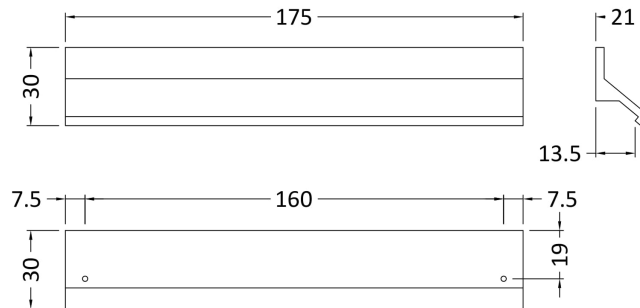

**Sales Code:** H107

**Description:** Profile Handle 160mm

**Product Dimensions**

Length (mm):	
Width (mm):	175
Height (mm):	30
Depth (mm):	30
Nett Weight (kg):	0.09

**Packaging Dimensions**

Height (mm):	30
Width (mm):	20
Depth (mm):	41
Gross Weight (kg):	0.09

**Packaging Data**

Box Colour:	Polybagged
Box Qty:	1
Label Size:	100 x 50
Label Colour:	White Label
Label Qty:	1

**Outer Box Dimensions (If Applicable)**

Height (mm):	
Width (mm):	
Length (mm):	
Depth (mm):	
Gross Weight (kg):	
Barcode:	5056211899853

**Product Details**

Country of Origin:	Turkey
Fitting Instruction:	No
CE & UKCA:	N/A
Product Material:	Aluminium
Heating Element Wattage:	Not Applicable
Colour/Finish:	Chrome
Product Diameter:	N/A
Connection Size:	160mm Centres