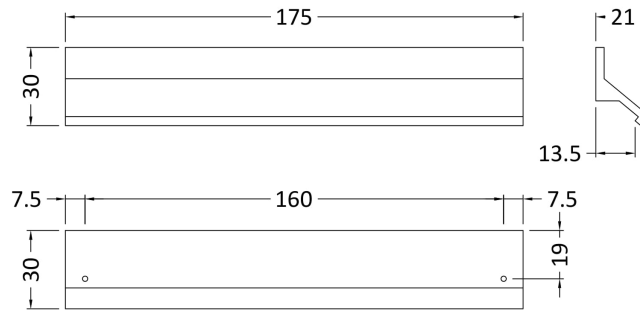

Sales Code: H107

Description: Profile Handle 160mm

Product Dimensions

Length (mm):	
Width (mm):	175
Height (mm):	30
Depth (mm):	30
Nett Weight (kg):	0.09

Packaging Dimensions

Height (mm):	30
Width (mm):	20
Depth (mm):	41
Gross Weight (kg):	0.09

Packaging Data

Box Colour:	Polybagged
Box Qty:	1
Label Size:	100 x 50
Label Colour:	White Label
Label Qty:	1

Outer Box Dimensions (If Applicable)

Height (mm):	
Width (mm):	
Length (mm):	
Depth (mm):	
Gross Weight (kg):	
Barcode:	5056211899853

Product Details

Country of Origin:	Turkey
Fitting Instruction:	No
CE & UKCA:	N/A
Product Material:	Aluminium
Heating Element Wattage:	Not Applicable
Colour/Finish:	Chrome
Product Diameter:	N/A
Connection Size:	160mm Centres