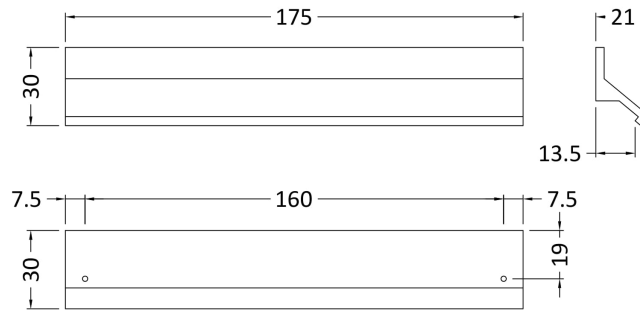

**Sales Code:** H107

**Description:** Profile Handle 160mm

**Product Dimensions**

Length (mm):	
Width (mm):	175
Height (mm):	30
Depth (mm):	30
Nett Weight (kg):	0.09

**Packaging Dimensions**

Height (mm):	30
Width (mm):	20
Depth (mm):	41
Gross Weight (kg):	0.09

**Packaging Data**

Box Colour:	Polybagged
Box Qty:	1
Label Size:	100 x 50
Label Colour:	White Label
Label Qty:	1

**Outer Box Dimensions (If Applicable)**

Height (mm):	
Width (mm):	
Length (mm):	
Depth (mm):	
Gross Weight (kg):	
Barcode:	5056211899853

**Product Details**

Country of Origin:	Turkey
Fitting Instruction:	No
CE & UKCA:	N/A
Product Material:	Aluminium
Heating Element Wattage:	Not Applicable
Colour/Finish:	Chrome
Product Diameter:	N/A
Connection Size:	160mm Centres