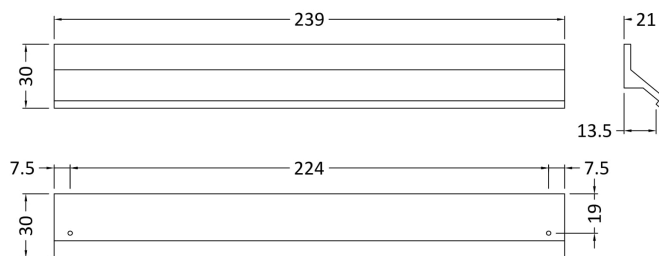

Sales Code: H108

Description: Profile Handle 224mm

Product Dimensions

Length (mm):	
Width (mm):	239
Height (mm):	30
Depth (mm):	30
Nett Weight (kg):	0.12

Packaging Dimensions

Height (mm):	30
Width (mm):	20
Depth (mm):	41
Gross Weight (kg):	0.12

Packaging Data

Box Colour:	Polybagged
Box Qty:	1
Label Size:	100 x 50
Label Colour:	White Label
Label Qty:	1

Outer Box Dimensions (If Applicable)

Height (mm):	
Width (mm):	
Length (mm):	
Depth (mm):	
Gross Weight (kg):	
Barcode:	5056211899839

Product Details

Country of Origin:	Turkey
Fitting Instruction:	No
CE & UKCA:	N/A
Product Material:	Aluminium
Heating Element Wattage:	Not Applicable
Colour/Finish:	Chrome
Product Diameter:	N/A
Connection Size:	224mm Centres