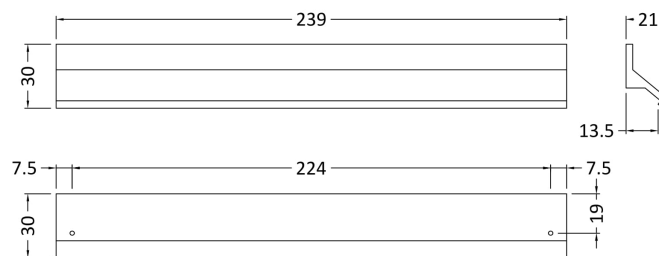

**Sales Code:** H108

**Description:** Profile Handle 224mm

**Product Dimensions**

Length (mm):	
Width (mm):	239
Height (mm):	30
Depth (mm):	30
Nett Weight (kg):	0.12

**Packaging Dimensions**

Height (mm):	30
Width (mm):	20
Depth (mm):	41
Gross Weight (kg):	0.12

**Packaging Data**

Box Colour:	Polybagged
Box Qty:	1
Label Size:	100 x 50
Label Colour:	White Label
Label Qty:	1

**Outer Box Dimensions (If Applicable)**

Height (mm):	
Width (mm):	
Length (mm):	
Depth (mm):	
Gross Weight (kg):	
Barcode:	5056211899839

**Product Details**

Country of Origin:	Turkey
Fitting Instruction:	No
CE & UKCA:	N/A
Product Material:	Aluminium
Heating Element Wattage:	Not Applicable
Colour/Finish:	Chrome
Product Diameter:	N/A
Connection Size:	224mm Centres