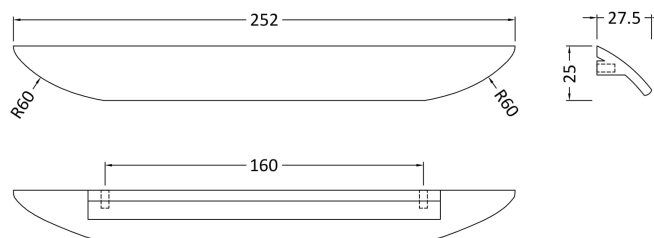

Sales Code: H109

Description: Finger Pull Handle 160mm

Product Dimensions

Length (mm):	
Width (mm):	252
Height (mm):	25
Depth (mm):	28
Nett Weight (kg):	0.96

Packaging Dimensions

Height (mm):	30
Width (mm):	20
Depth (mm):	41
Gross Weight (kg):	0.96

Packaging Data

Box Colour:	Polybagged
Box Qty:	1
Label Size:	100 x 50
Label Colour:	White Label
Label Qty:	1

Outer Box Dimensions (If Applicable)

Height (mm):	
Width (mm):	
Length (mm):	
Depth (mm):	
Gross Weight (kg):	
Barcode:	5056211899815

Product Details

Country of Origin:	Turkey
Fitting Instruction:	No
CE & UKCA:	N/A
Product Material:	Aluminium
Heating Element Wattage:	Not Applicable
Colour/Finish:	Chrome
Product Diameter:	N/A
Connection Size:	160mm Centres