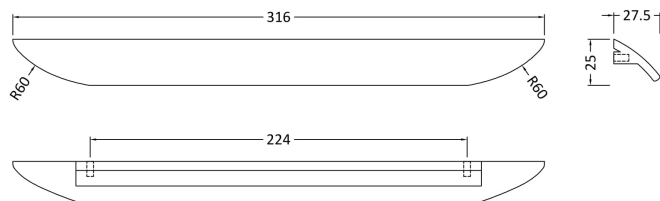

Sales Code: H110

Description: Finger Pull Handle 224mm

Product Dimensions

Length (mm):	
Width (mm):	316
Height (mm):	25
Depth (mm):	28
Nett Weight (kg):	0.12

Packaging Dimensions

Height (mm):	30
Width (mm):	20
Depth (mm):	41
Gross Weight (kg):	0.12

Packaging Data

Box Colour:	Polybagged
Box Qty:	1
Label Size:	100 x 50
Label Colour:	White Label
Label Qty:	1

Outer Box Dimensions (If Applicable)

Height (mm):	
Width (mm):	
Length (mm):	
Depth (mm):	
Gross Weight (kg):	
Barcode:	5056211899501

Product Details

Country of Origin:	Turkey
Fitting Instruction:	No
CE & UKCA:	N/A
Product Material:	Aluminium
Heating Element Wattage:	Not Applicable
Colour/Finish:	Chrome
Product Diameter:	N/A
Connection Size:	224 mm