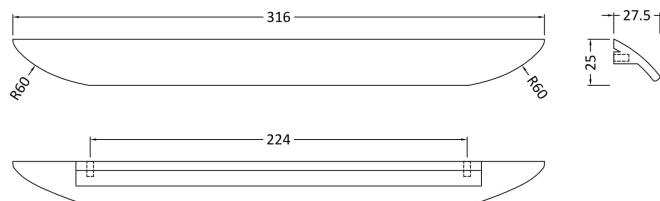

### Product Dimensions

Length (mm):	
Width (mm):	316
Height (mm):	25
Depth (mm):	28
Nett Weight (kg):	0.12

### Packaging Dimensions

Height (mm):	30
Width (mm):	20
Depth (mm):	41
Gross Weight (kg):	0.12

### Outer Box Dimensions (If Applicable)

Height (mm):	
Width (mm):	
Length (mm):	
Depth (mm):	
Gross Weight (kg):	
Barcode:	5056211899501

### Product Details

Country of Origin:	Turkey
Fitting Instruction:	No
CE & UKCA:	N/A
Product Material:	Aluminium
Heating Element Wattage:	Not Applicable
Colour/Finish:	Chrome
Product Diameter:	N/A
Connection Size:	224 mm