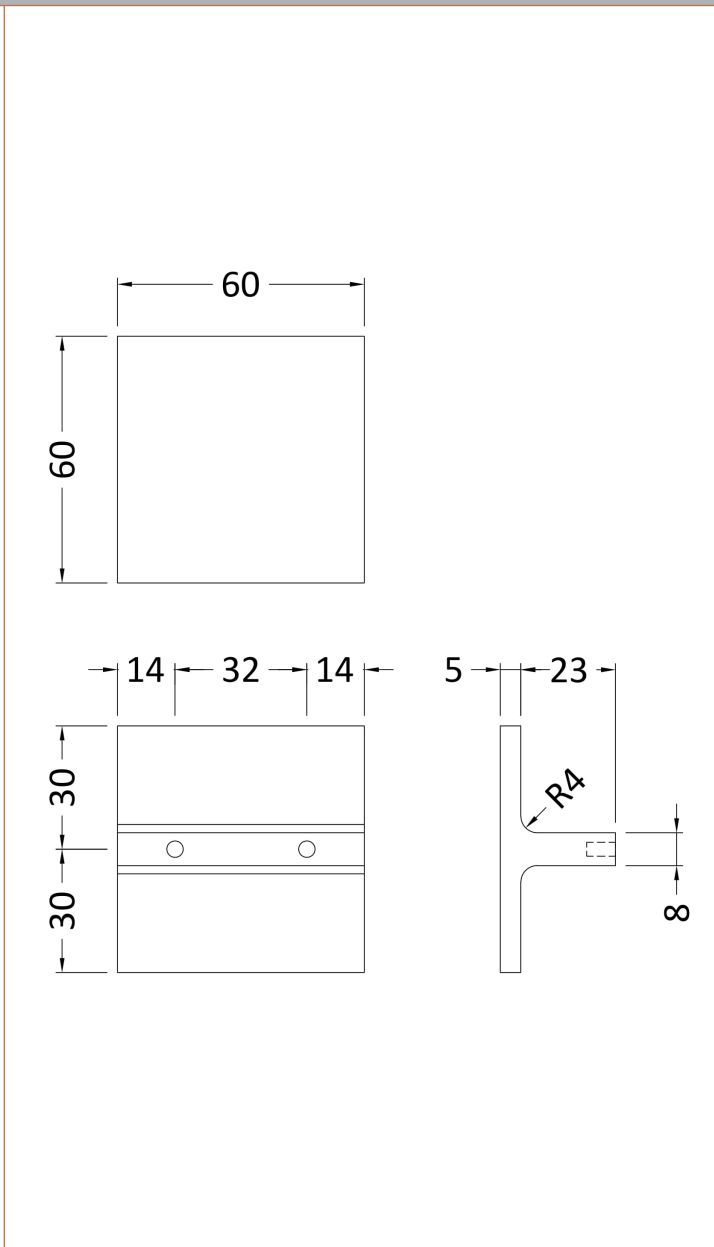

Sales Code: H111

Description: Square Knob

Product Dimensions

Length (mm):	
Width (mm):	60
Height (mm):	60
Depth (mm):	28
Nett Weight (kg):	0.07

Packaging Dimensions

Height (mm):	30
Width (mm):	20
Depth (mm):	41
Gross Weight (kg):	0.07

Packaging Data

Box Colour:	Polybagged
Box Qty:	1
Label Size:	100 x 50
Label Colour:	White Label
Label Qty:	1

Outer Box Dimensions (If Applicable)

Height (mm):	
Width (mm):	
Length (mm):	
Depth (mm):	
Gross Weight (kg):	
Barcode:	5056211899488

Product Details

Country of Origin:	Turkey
Fitting Instruction:	No
CE & UKCA:	N/A
Product Material:	Aluminium
Heating Element Wattage:	Not Applicable
Colour/Finish:	Chrome
Product Diameter:	60 mm
Connection Size:	32 mm Centres