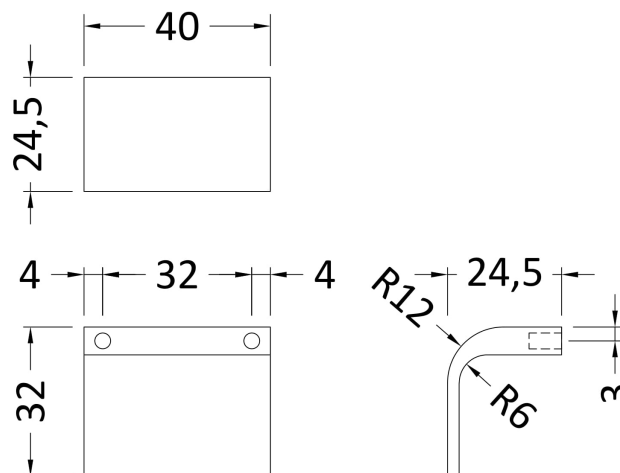

Sales Code: H112

Description: Square Drop Handle

Product Dimensions

Length (mm):	
Width (mm):	40
Height (mm):	32
Depth (mm):	25
Nett Weight (kg):	0.02

Packaging Dimensions

Height (mm):	30
Width (mm):	20
Depth (mm):	41
Gross Weight (kg):	0.02

Packaging Data

Box Colour:	Polybagged
Box Qty:	1
Label Size:	100 x 50
Label Colour:	White Label
Label Qty:	1

Outer Box Dimensions (If Applicable)

Height (mm):	
Width (mm):	
Length (mm):	
Depth (mm):	
Gross Weight (kg):	
Barcode:	5056211899471

Product Details

Country of Origin:	Turkey
Fitting Instruction:	No
CE & UKCA:	N/A
Product Material:	Aluminium
Heating Element Wattage:	Not Applicable
Colour/Finish:	Chrome
Product Diameter:	N/A
Connection Size:	N/A