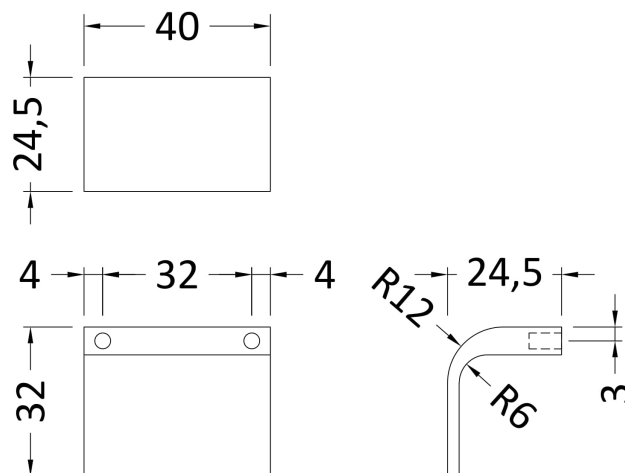

Sales Code: H112

Description: Square Drop Handle

Product Dimensions

Length (mm):	
Width (mm):	40
Height (mm):	32
Depth (mm):	25
Nett Weight (kg):	0.02

Packaging Dimensions

Height (mm):	30
Width (mm):	20
Depth (mm):	41
Gross Weight (kg):	0.02

Packaging Data

Box Colour:	Polybagged
Box Qty:	1
Label Size:	100 x 50
Label Colour:	White Label
Label Qty:	1

Outer Box Dimensions (If Applicable)

Height (mm):	
Width (mm):	
Length (mm):	
Depth (mm):	
Gross Weight (kg):	
Barcode:	5056211899471

Product Details

Country of Origin:	Turkey
Fitting Instruction:	No
CE & UKCA:	N/A
Product Material:	Aluminium
Heating Element Wattage:	Not Applicable
Colour/Finish:	Chrome
Product Diameter:	N/A
Connection Size:	N/A