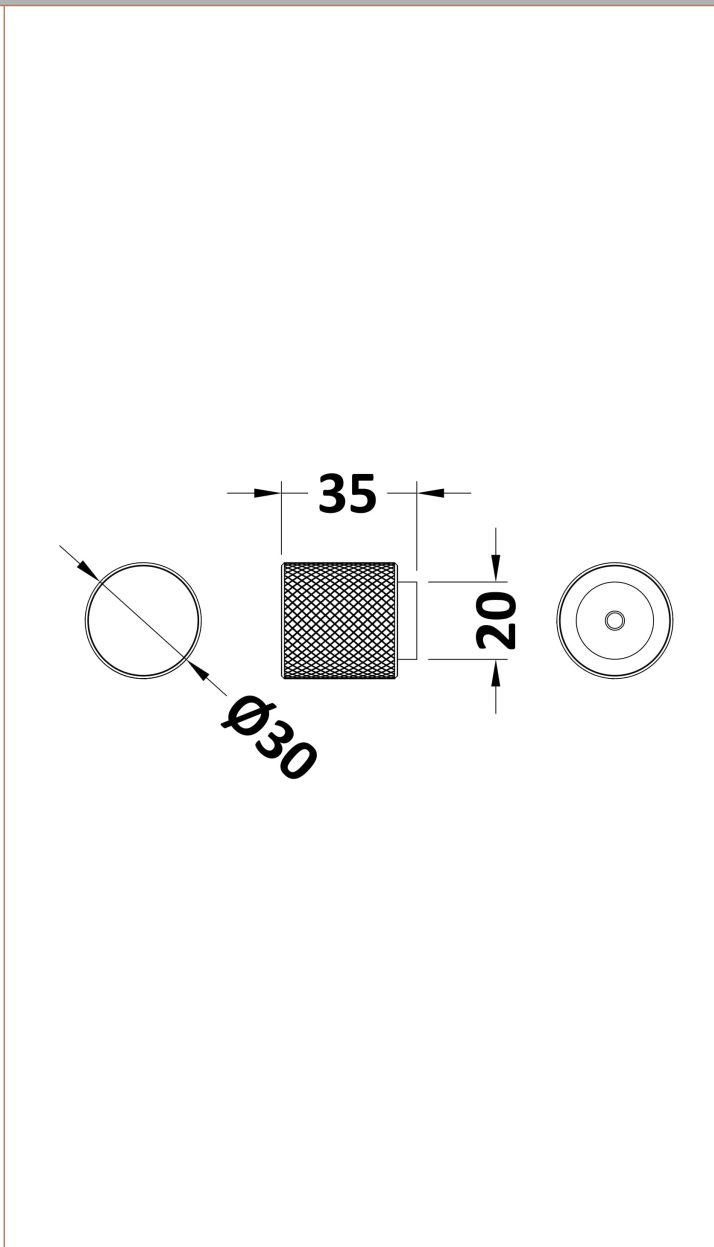

Sales Code: H114

Description: Knurled Knob Handle

Product Dimensions	
Length (mm):	
Width (mm):	30
Height (mm):	30
Depth (mm):	30
Nett Weight (kg):	0.02
Packaging Dimensions	
Height (mm):	30
Width (mm):	20
Depth (mm):	41
Gross Weight (kg):	0.02
Packaging Data	
Box Colour:	Polybagged
Box Qty:	1
Label Size:	100 x 50
Label Colour:	White Label
Label Qty:	1
Outer Box Dimensions (If Applicable)	
Height (mm):	
Width (mm):	
Length (mm):	
Depth (mm):	
Gross Weight (kg):	
Barcode:	5056462601519
Product Details	
Country of Origin:	China
Fitting Instruction:	No
CE & UKCA:	N/A
Product Material:	Aluminium
Heating Element Wattage:	Not Applicable
Colour/Finish:	Chrome
Product Diameter:	30 mm
Connection Size:	N/A