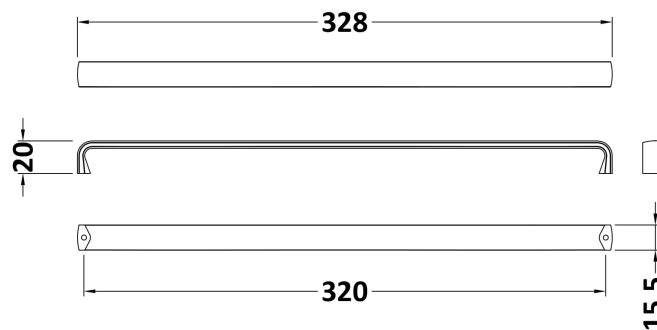

Sales Code: H120

Description: 328mm D Handle Chrome (320mm Ctr)

Product Dimensions

Length (mm):	
Width (mm):	328
Height (mm):	20
Depth (mm):	16
Nett Weight (kg):	0.07

Packaging Dimensions

Height (mm):	30
Width (mm):	20
Depth (mm):	41
Gross Weight (kg):	0.07

Packaging Data

Box Colour:	Polybagged
Box Qty:	1
Label Size:	100 x 50
Label Colour:	White Label
Label Qty:	1

Outer Box Dimensions (If Applicable)

Height (mm):	
Width (mm):	
Length (mm):	
Depth (mm):	
Gross Weight (kg):	
Barcode:	5056211874706

Product Details

Country of Origin:	China
Fitting Instruction:	No
CE & UKCA:	
Product Material:	Stainless Steel
Heating Element Wattage:	
Colour/Finish:	Chrome
Product Diameter:	
Connection Size:	