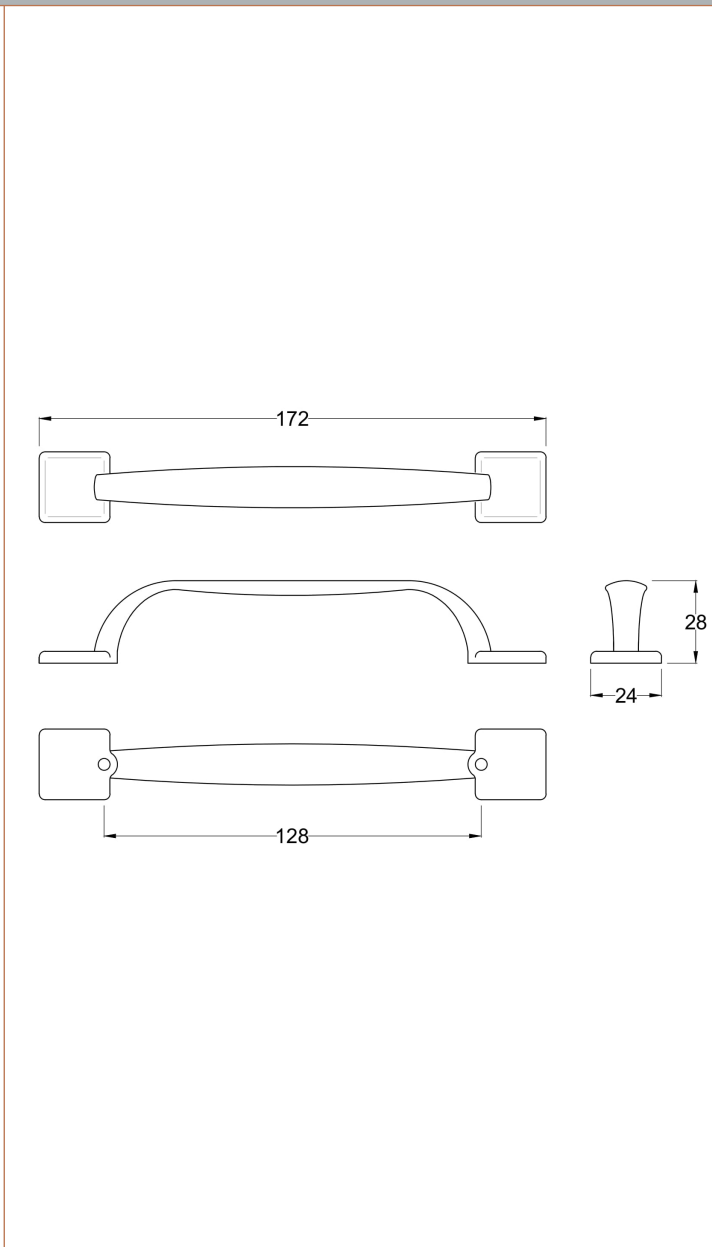

Sales Code: H1235

Description: Square Strap Handle

### Product Dimensions

Length (mm):	
Width (mm):	24
Height (mm):	172
Depth (mm):	28
Nett Weight (kg):	0.1

### Packaging Dimensions

Height (mm):	220
Width (mm):	30
Depth (mm):	20
Gross Weight (kg):	0.1

### Product Details

Country of Origin:	United Kingdom
Fitting Instruction:	No
CE & UKCA:	N/A
Product Material:	Brass
Heating Element Wattage:	Not Applicable
Colour/Finish:	Chrome
Product Diameter:	N/A
Connection Size:	128 Centres