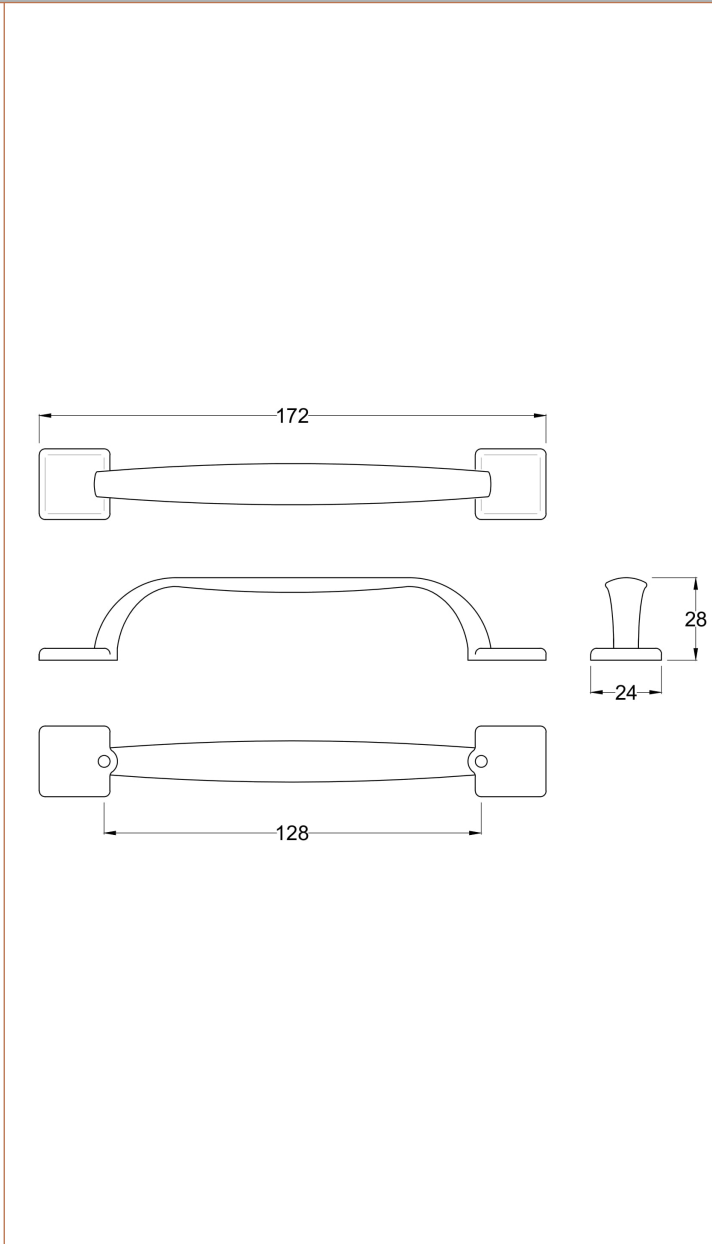

Sales Code: H1235

Description: Square Strap Handle

Product Dimensions

Length (mm):	
Width (mm):	24
Height (mm):	172
Depth (mm):	28
Nett Weight (kg):	0.1

Packaging Dimensions

Height (mm):	220
Width (mm):	30
Depth (mm):	20
Gross Weight (kg):	0.1

Packaging Data

Box Colour:	Polybagged
Box Qty:	1
Label Size:	100 x 50
Label Colour:	White Label
Label Qty:	1

Outer Box Dimensions (If Applicable)

Height (mm):	
Width (mm):	
Length (mm):	
Depth (mm):	
Gross Weight (kg):	
Barcode:	5056211855446

Product Details

Country of Origin:	United Kingdom
Fitting Instruction:	No
CE & UKCA:	N/A
Product Material:	Brass
Heating Element Wattage:	Not Applicable
Colour/Finish:	Chrome
Product Diameter:	N/A
Connection Size:	128 Centres